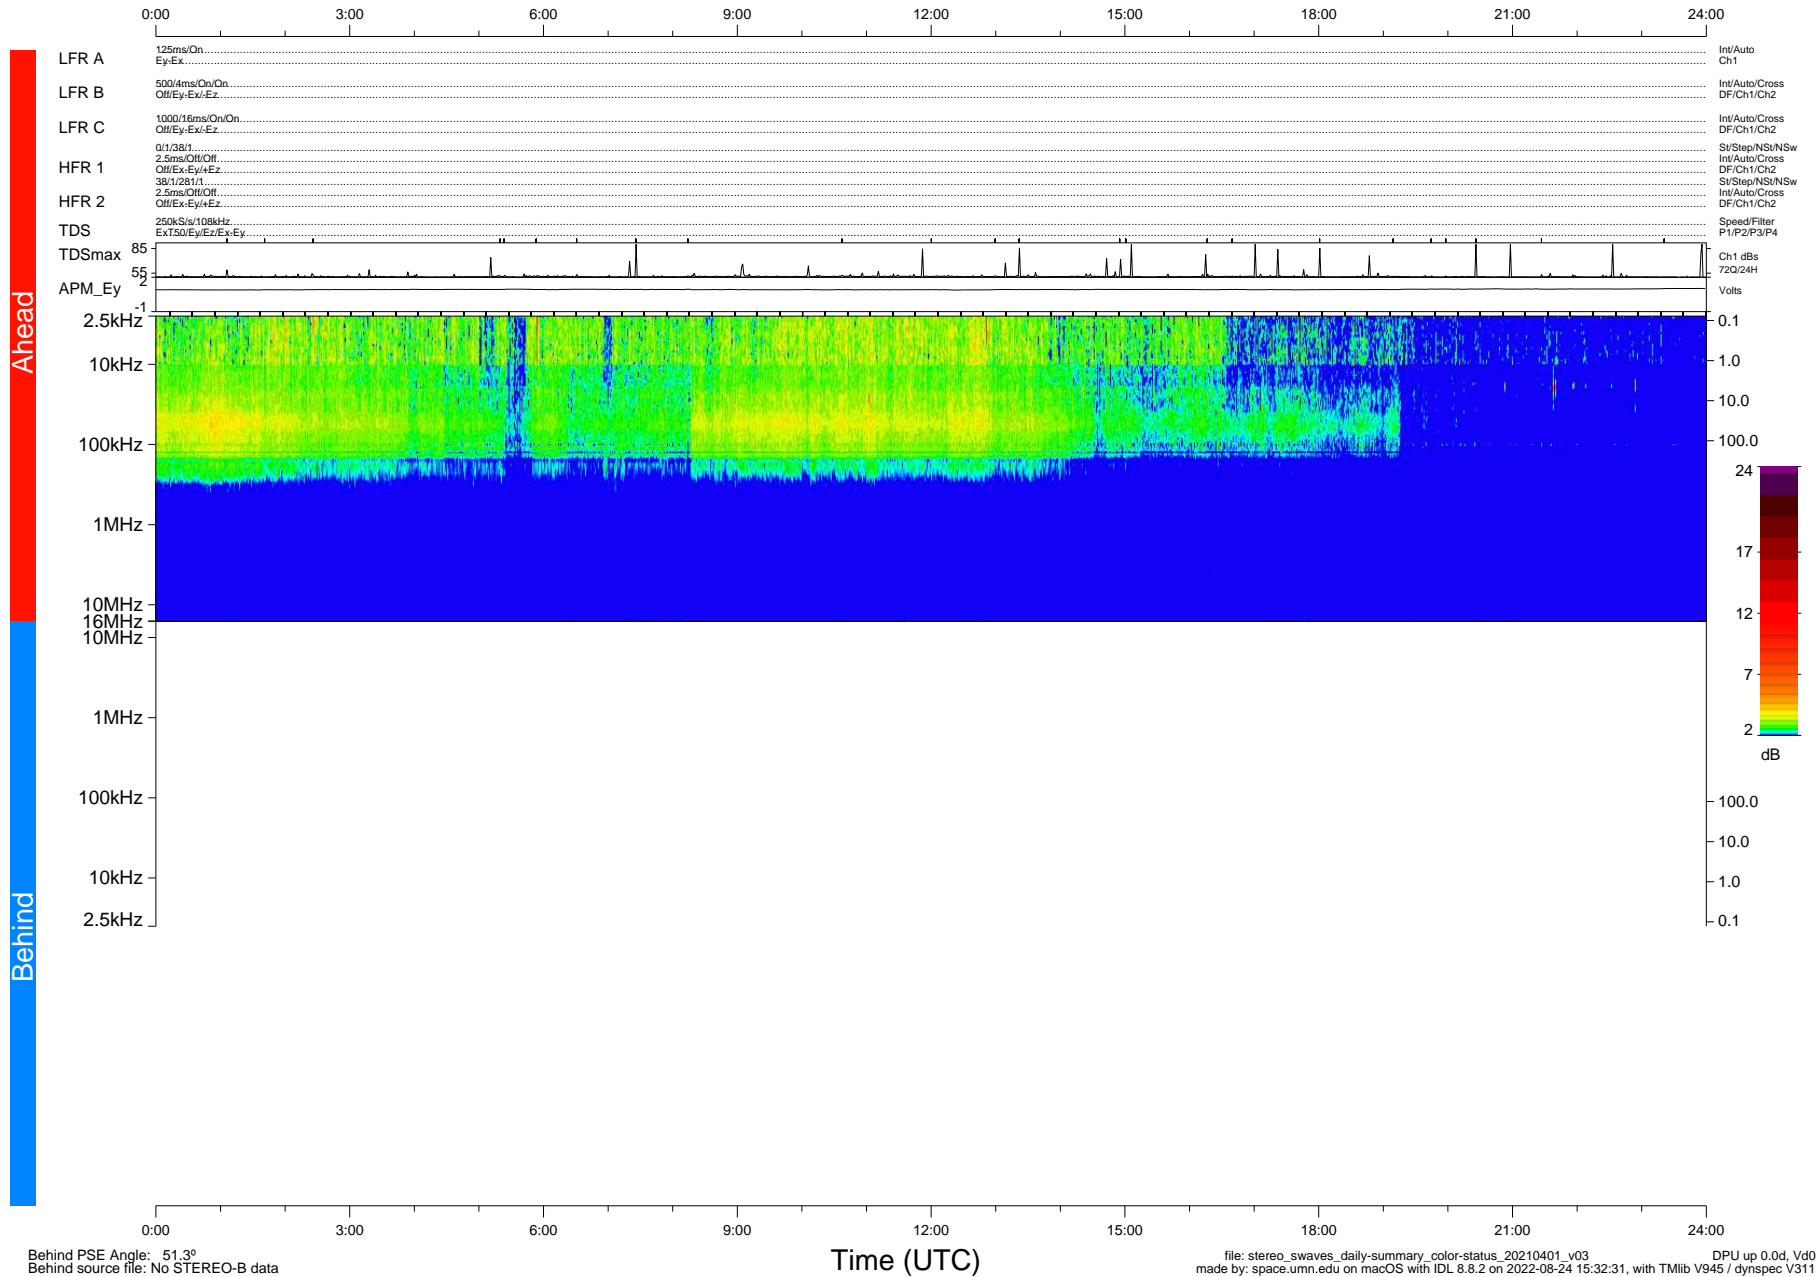

STEREO/WAVES Daily Summary - 01-Apr-2021 (DOY 091)

Ahead source file: swaves_ahead_2021_091_1_05.fin (Recovery: 100.0% HK, 83% PKts)
 Ahead PSE Angle: -54.4°

DPU up 2094.9d, V412d36

Behind PSE Angle: 51.3°
 Behind source file: No STEREO-B data

Time (UTC)

file: stereo_swaves_daily-summary_color-status_20210401_v03 DPU up 0.0d, Vd0
 made by: space.umn.edu on macOS with IDL 8.8.2 on 2022-08-24 15:32:31, with Tlib V945 / dynspec V311