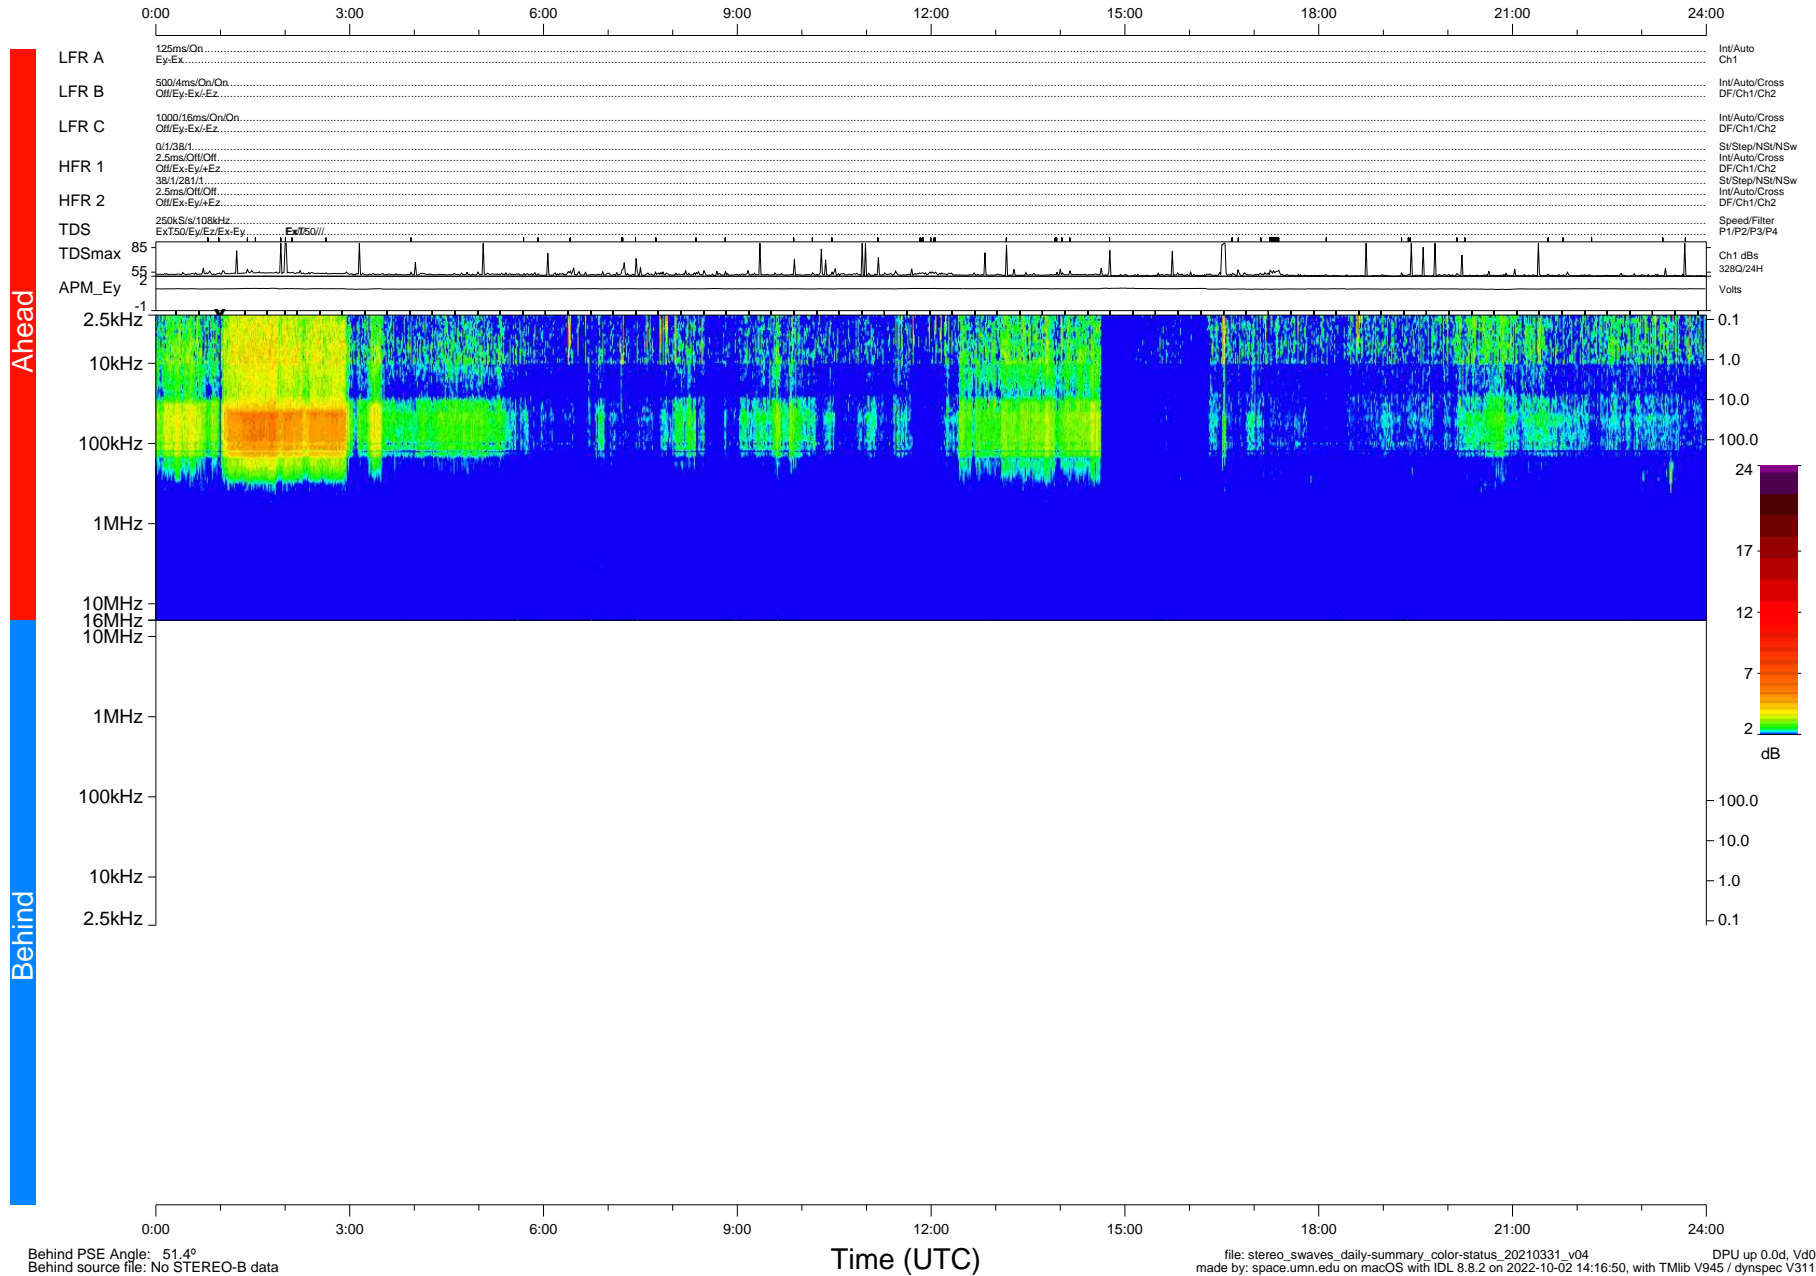

STEREO/WAVES Daily Summary - 31-Mar-2021 (DOY 090)

Ahead source file: swaves_ahead_2021_090_1_05.fin (Recovery: 100.0% HK, 120% Pkts)
Ahead PSE Angle: -54.4°

DPU up 2093.9d, V412d36

Behind PSE Angle: 51.4°
Behind source file: No STEREO-B data

Time (UTC)