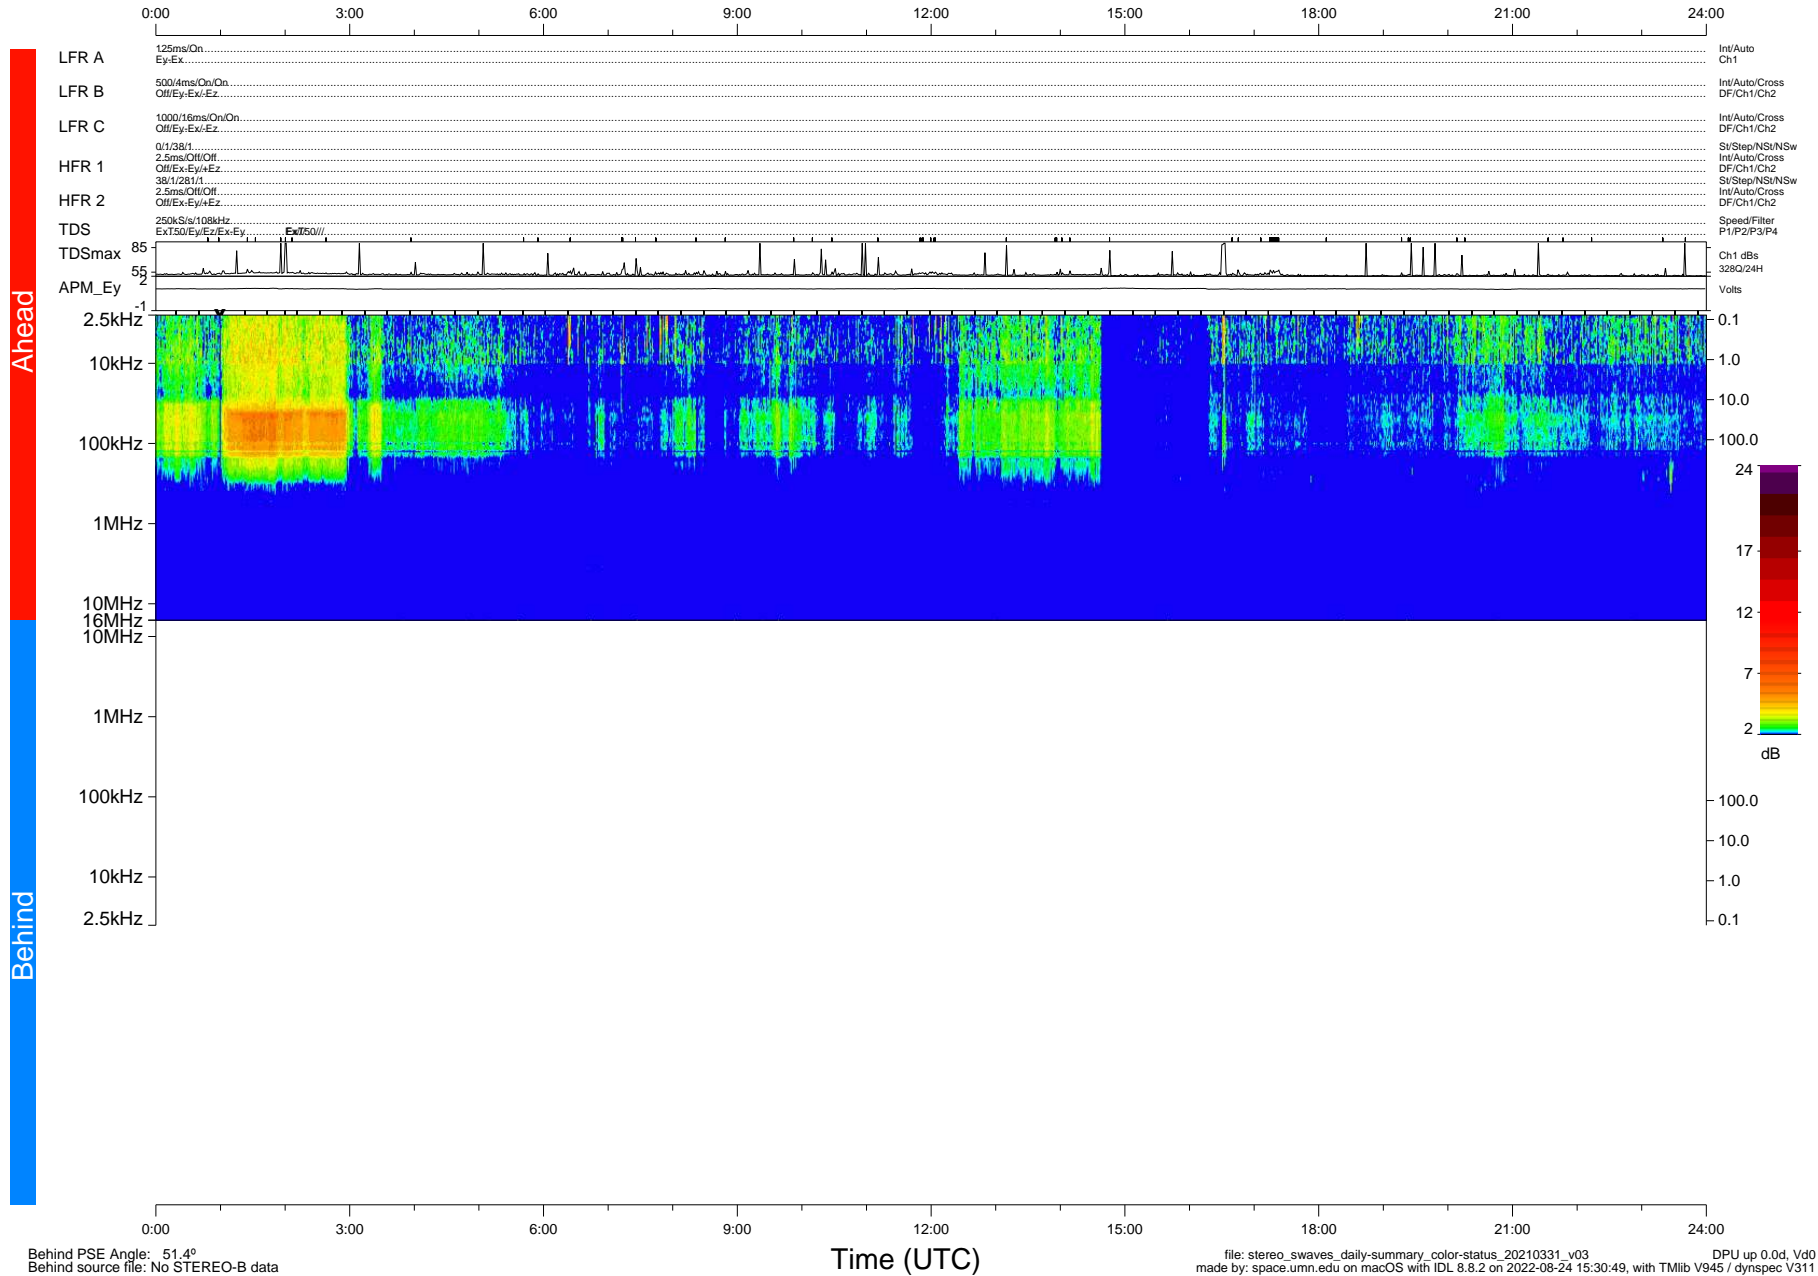

STEREO/WAVES Daily Summary - 31-Mar-2021 (DOY 090)

Ahead source file: swaves_ahead_2021_090_1_05.fin (Recovery: 100.0% HK, 120% Pkts)
 Ahead PSE Angle: -54.4°

DPU up 2093.9d, V412d36

Behind PSE Angle: 51.4°
 Behind source file: No STEREO-B data

Time (UTC)

file: stereo_swaves_daily-summary_color-status_20210331_v03 DPU up 0.0d, Vd0
 made by: space.umn.edu on macOS with IDL 8.8.2 on 2022-08-24 15:30:49, with Tlib V945 / dynspec V311