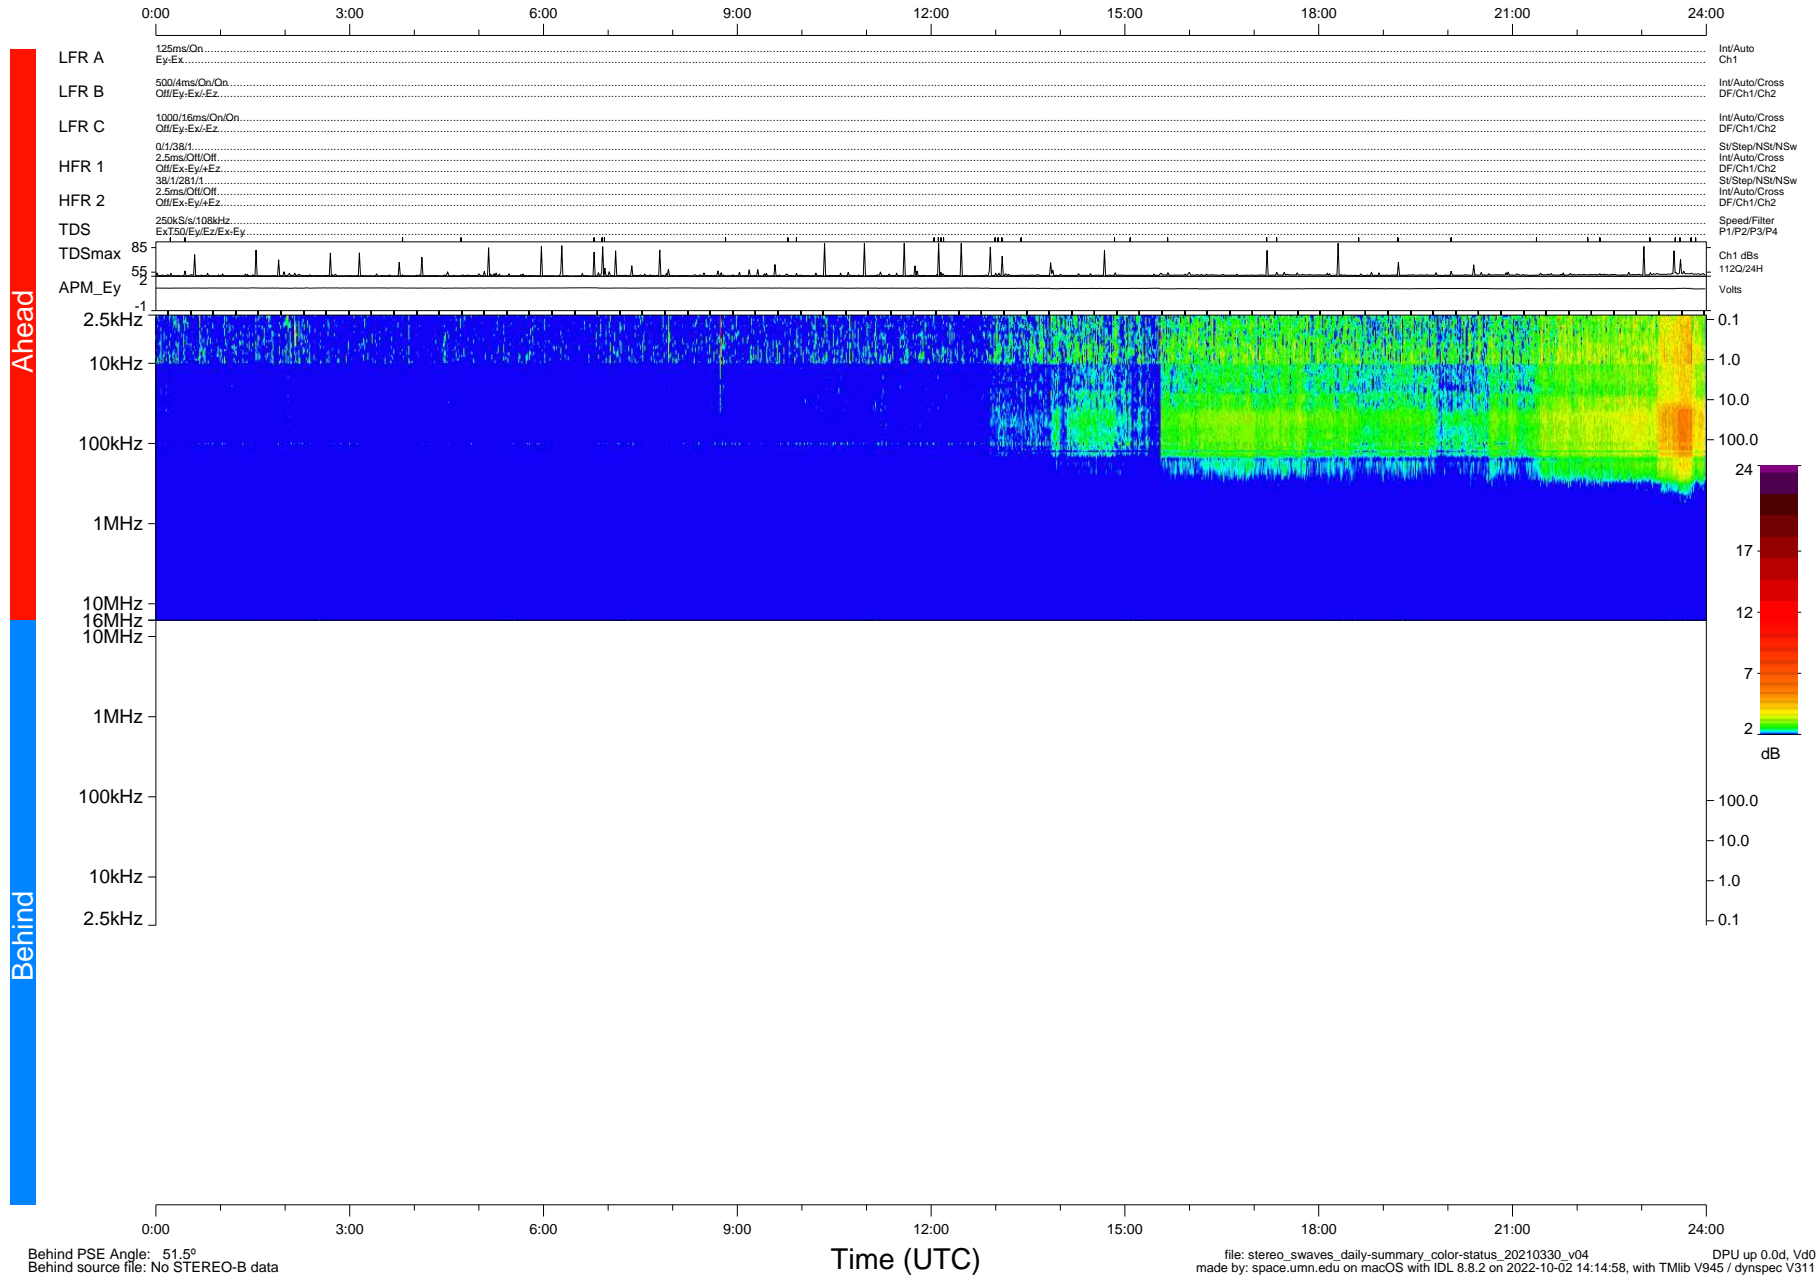

STEREO/WAVES Daily Summary - 30-Mar-2021 (DOY 089)

Ahead source file: swaves_ahead_2021_089_1_05.fin (Recovery: 100.0% HK, 89% Pkts)
Ahead PSE Angle: -54.5°

DPU up 2092.9d, V412d36

Behind PSE Angle: 51.5°
Behind source file: No STEREO-B data