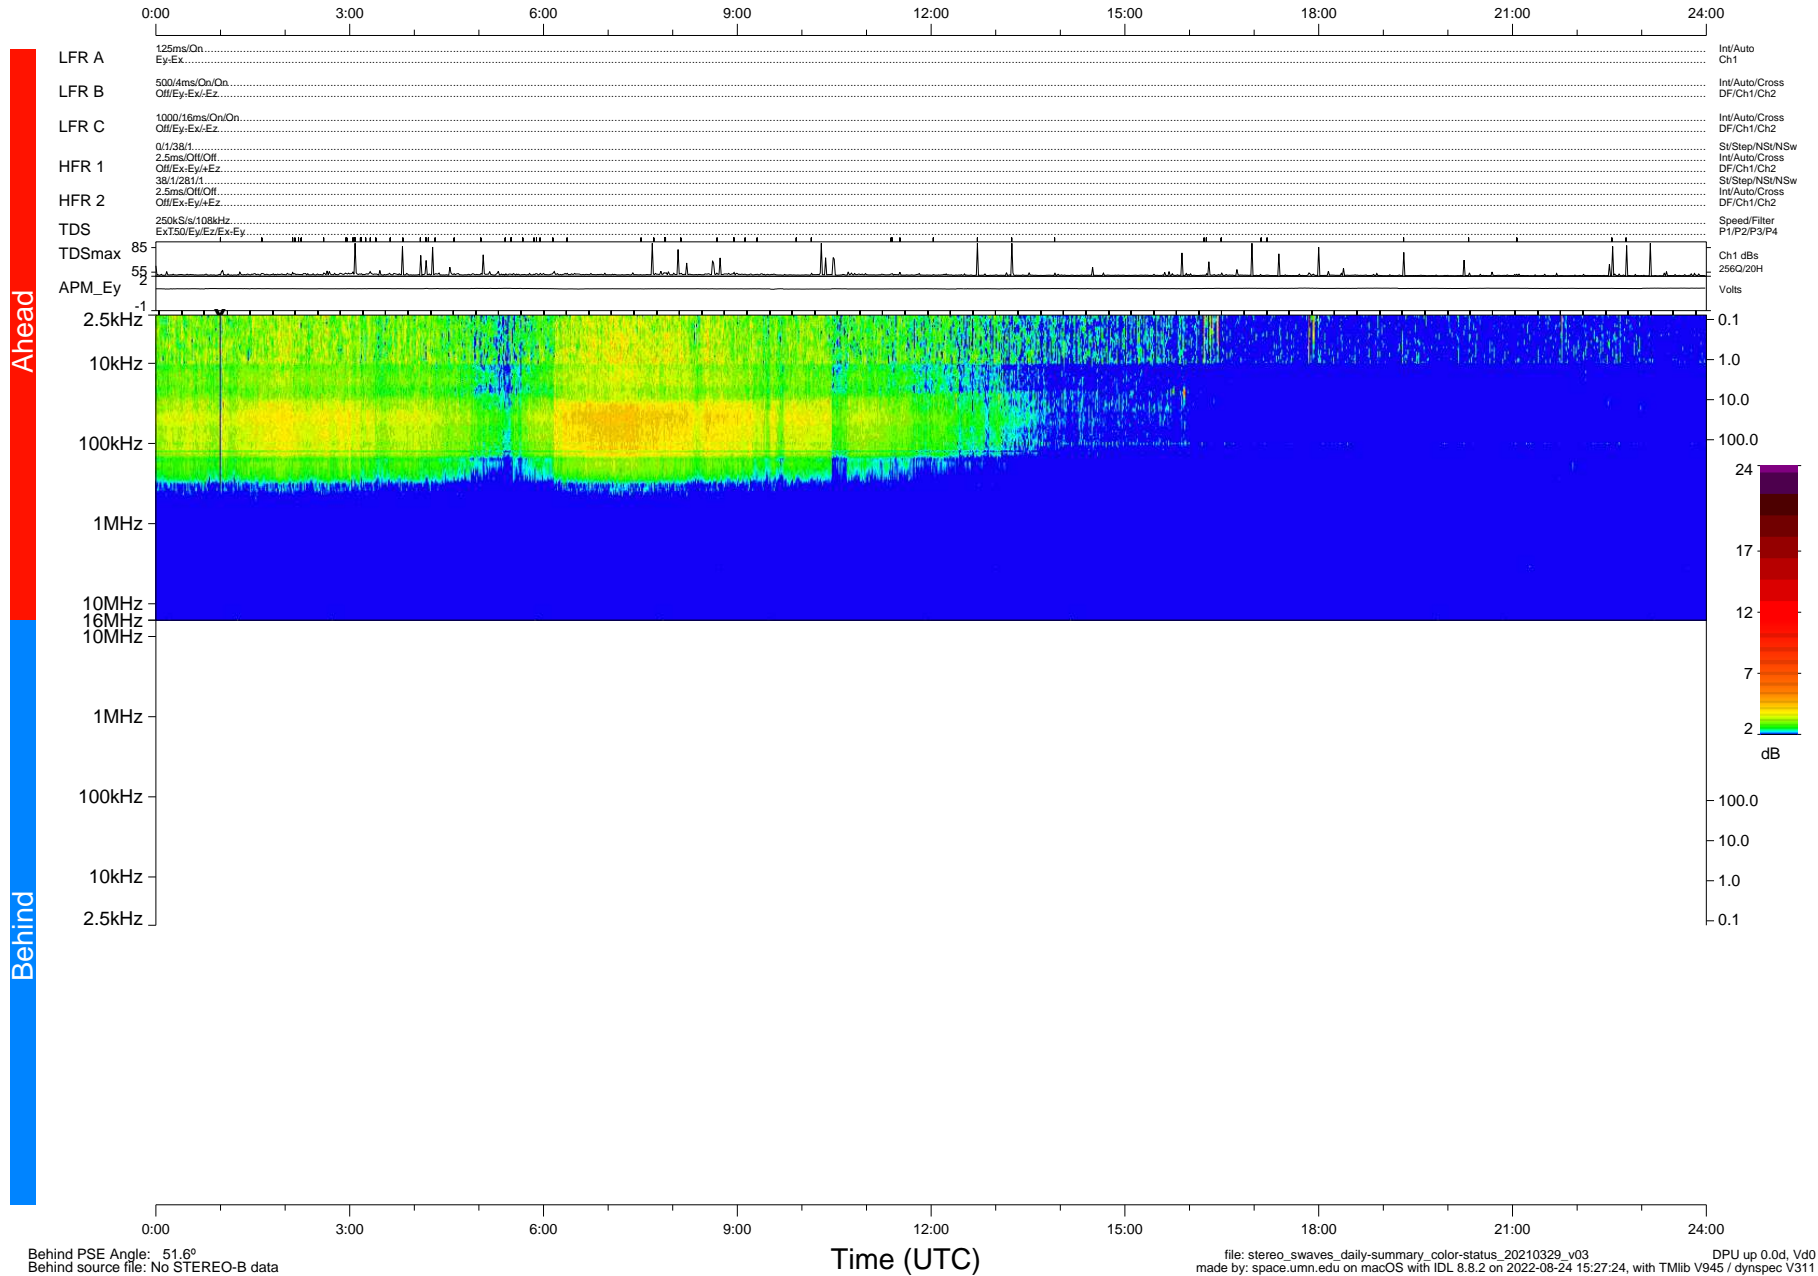

STEREO/WAVES Daily Summary - 29-Mar-2021 (DOY 088)

Ahead source file: swaves_ahead_2021_088_1_05.fin (Recovery: 100.0% HK, 110% Pkts)
Ahead PSE Angle: -54.5°

DPU up 2091.9d, V412d36

Behind PSE Angle: 51.6°
Behind source file: No STEREO-B data