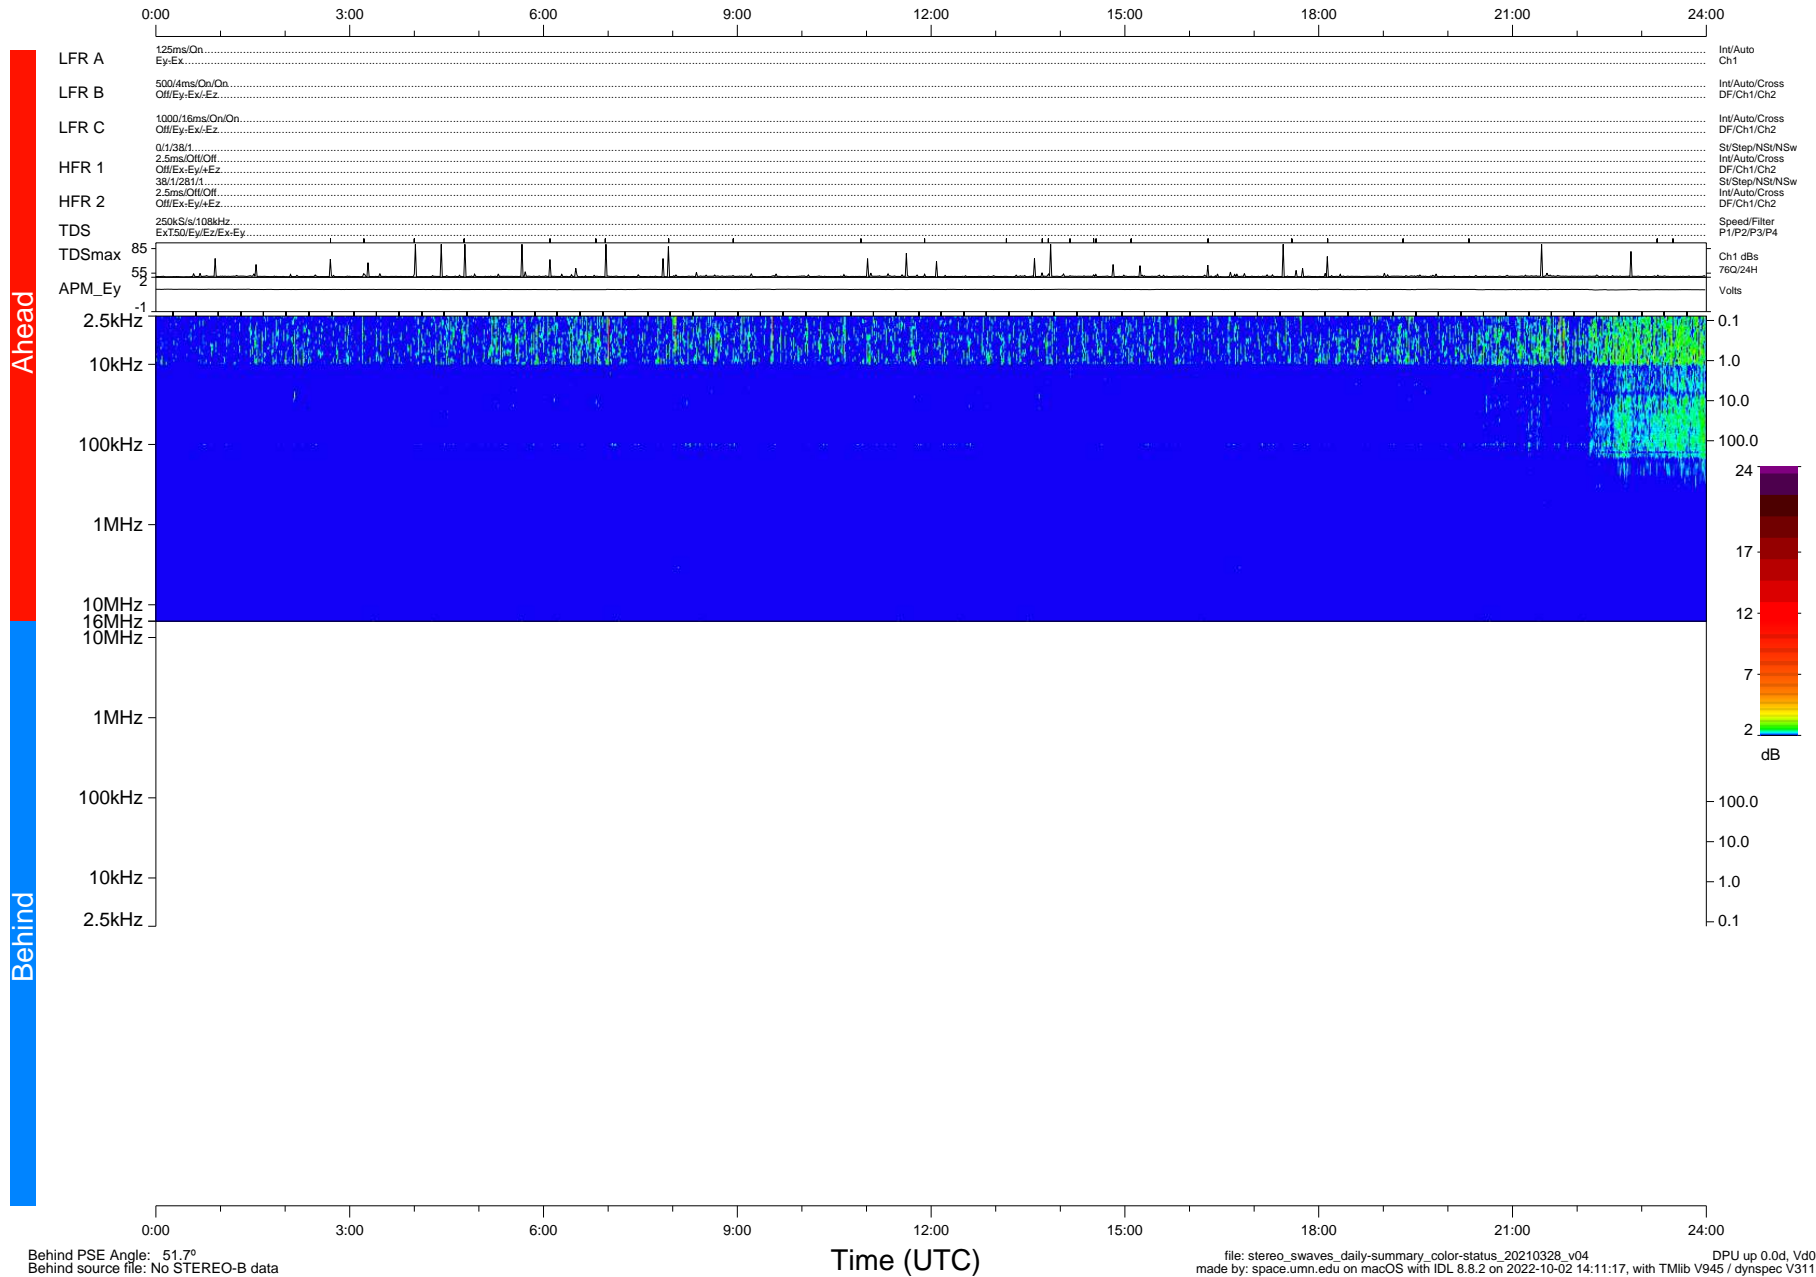

STEREO/WAVES Daily Summary - 28-Mar-2021 (DOY 087)

Ahead source file: swaves_ahead_2021_087_1_05.fin (Recovery: 100.0% HK, 84% PKts)
 Ahead PSE Angle: -54.5°

DPU up 2090.9d, V412d36

Behind PSE Angle: 51.7°
 Behind source file: No STEREO-B data

Time (UTC)

file: stereo_swaves_daily-summary_color-status_20210328_v04
 made by: space.umn.edu on macOS with IDL 8.8.2 on 2022-10-02 14:11:17, with TMLib V945 / dynspec V311
 DPU up 0.0d, Vd0