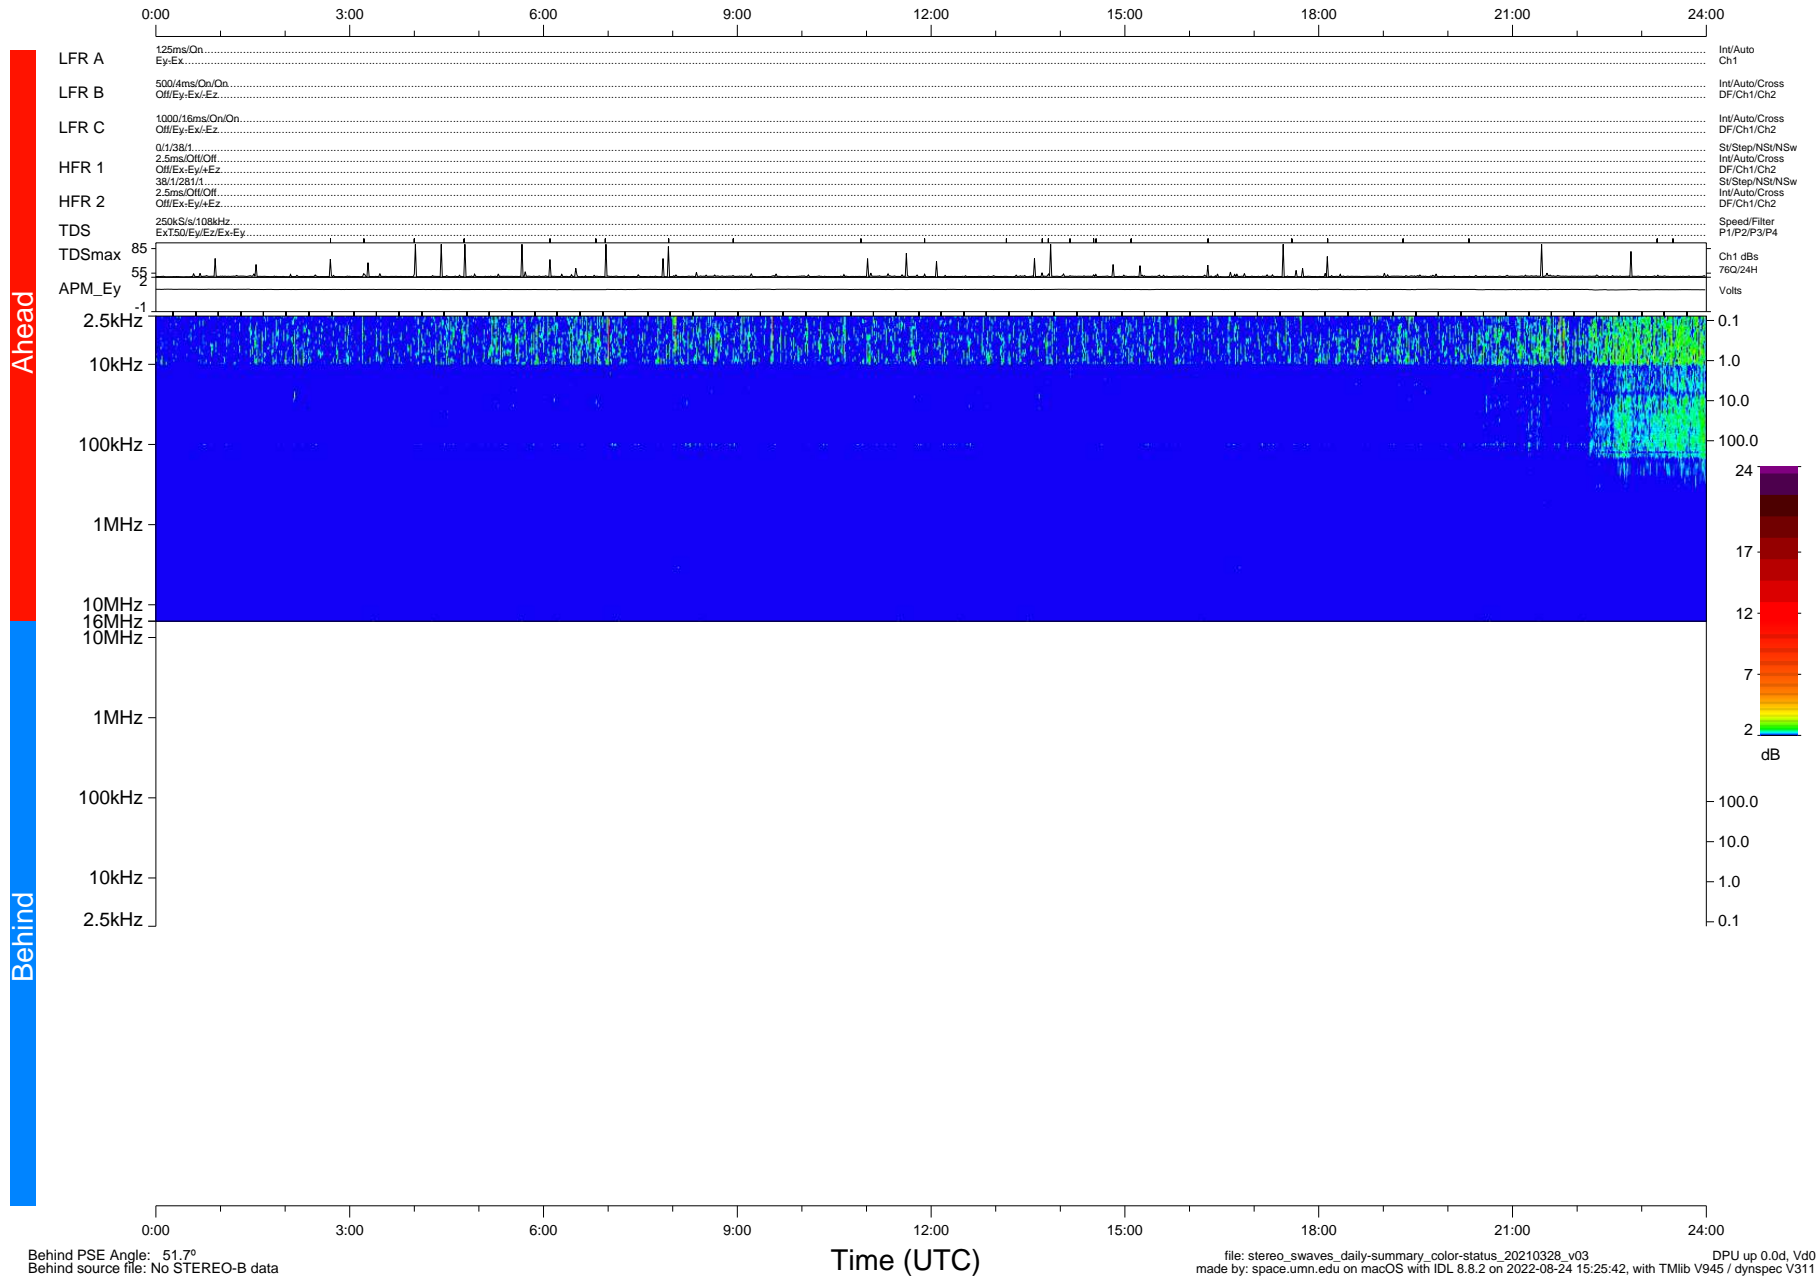

STEREO/WAVES Daily Summary - 28-Mar-2021 (DOY 087)

Ahead source file: swaves_ahead_2021_087_1_05.fin (Recovery: 100.0% HK, 84% Pkts)
 Ahead PSE Angle: -54.5°

DPU up 2090.9d, V412d36

Behind PSE Angle: 51.7°
 Behind source file: No STEREO-B data

file: stereo_swaves_daily-summary_color-status_20210328_v03
 made by: space.umn.edu on macOS with IDL 8.8.2 on 2022-08-24 15:25:42, with TMLib V945 / dynspec V311
 DPU up 0.0d, Vd0