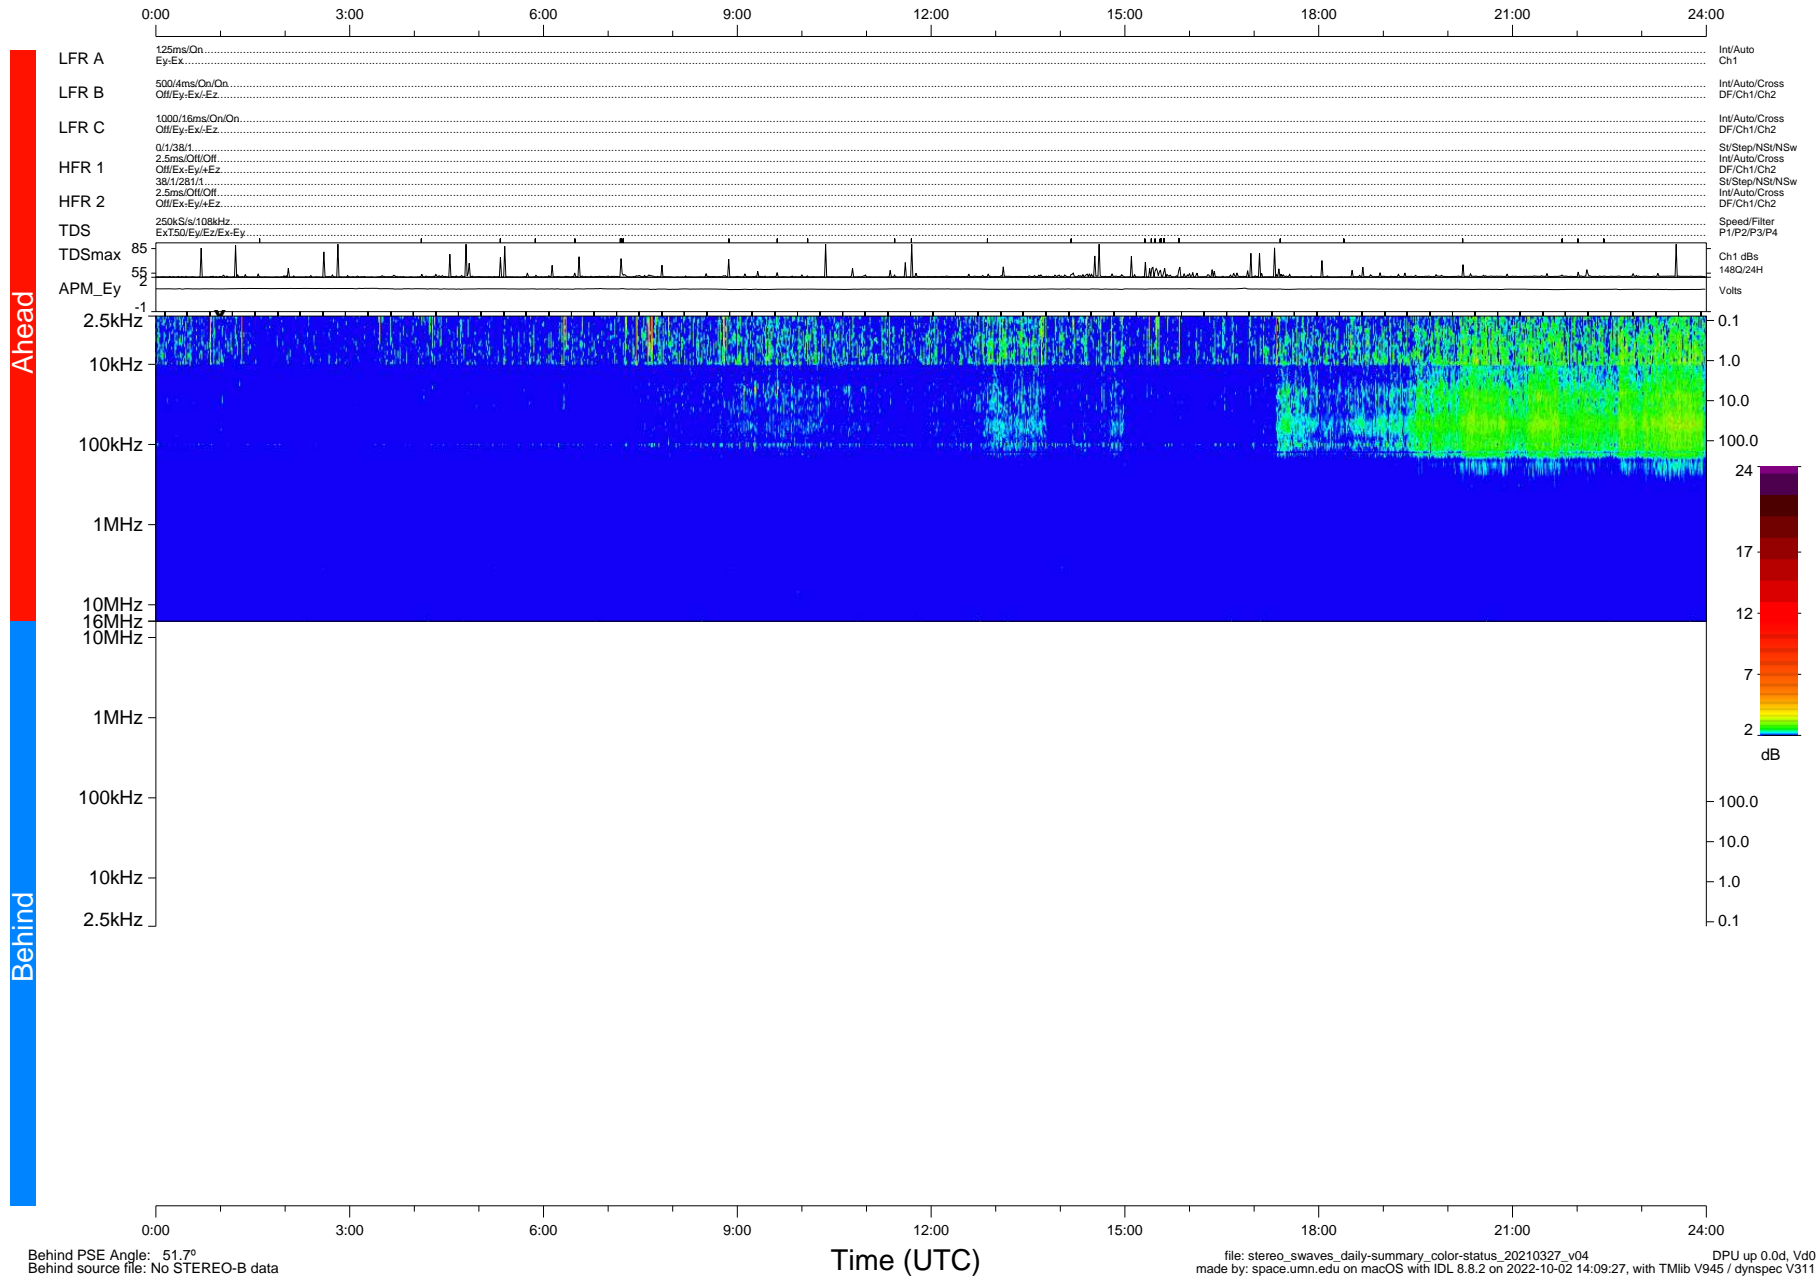

STEREO/WAVES Daily Summary - 27-Mar-2021 (DOY 086)

Ahead source file: swaves_ahead_2021_086_1_05.fin (Recovery: 100.0% HK, 94% Pkts)
 Ahead PSE Angle: -54.7°

DPU up 2089.9d, V412d36

Behind PSE Angle: 51.7°
 Behind source file: No STEREO-B data

file: stereo_swaves_daily-summary_color-status_20210327_v04
 made by: space.umn.edu on macOS with IDL 8.8.2 on 2022-10-02 14:09:27, with Tlib V945 / dynspec V311
 DPU up 0.0d, Vd0