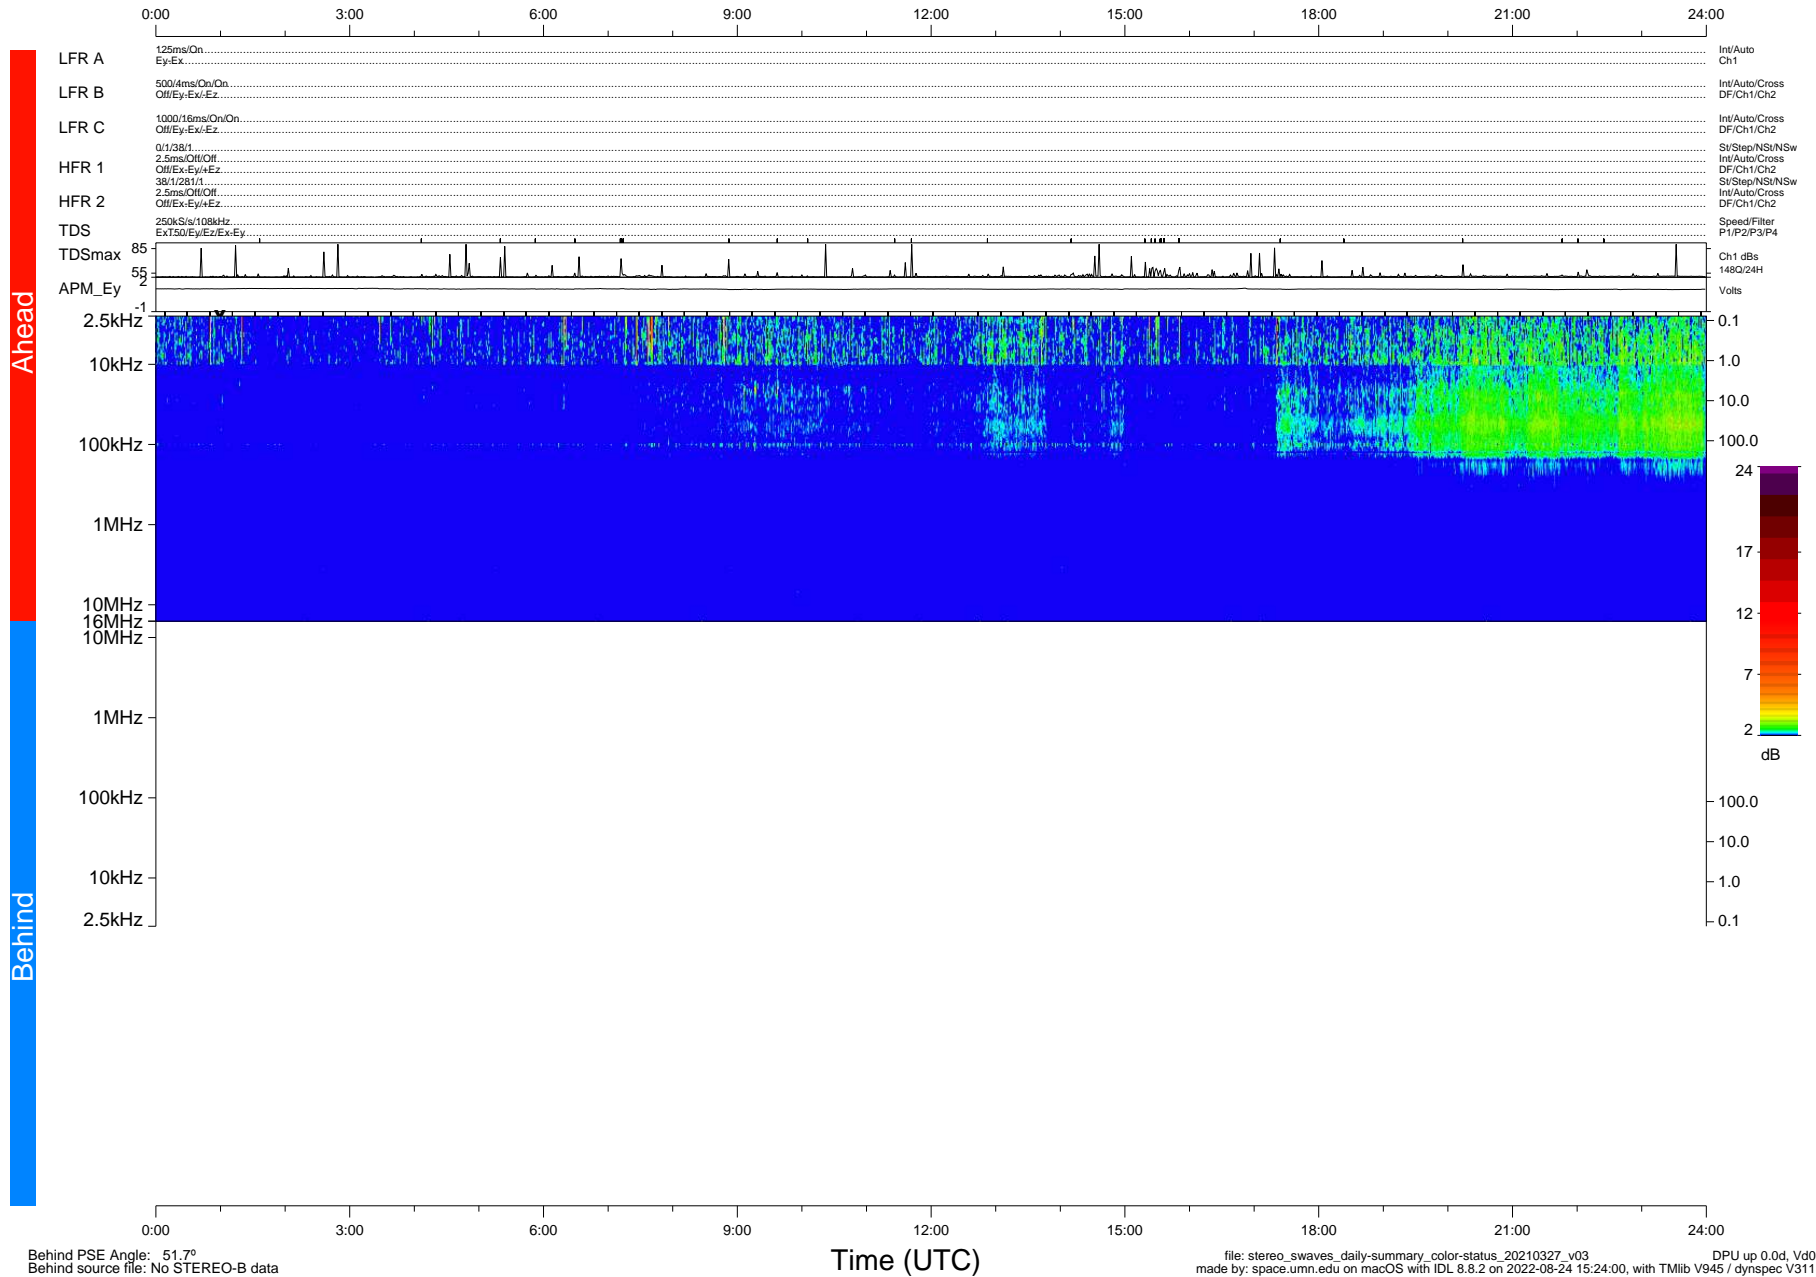

STEREO/WAVES Daily Summary - 27-Mar-2021 (DOY 086)

Ahead source file: swaves_ahead_2021_086_1_05.fin (Recovery: 100.0% HK, 94% PKts)
 Ahead PSE Angle: -54.7°

DPU up 2089.9d, V412d36

Behind PSE Angle: 51.7°
 Behind source file: No STEREO-B data

file: stereo_swaves_daily-summary_color-status_20210327_v03
 made by: space.umn.edu on macOS with IDL 8.8.2 on 2022-08-24 15:24:00, with Tlib V945 / dynspec V311
 DPU up 0.0d, Vd0