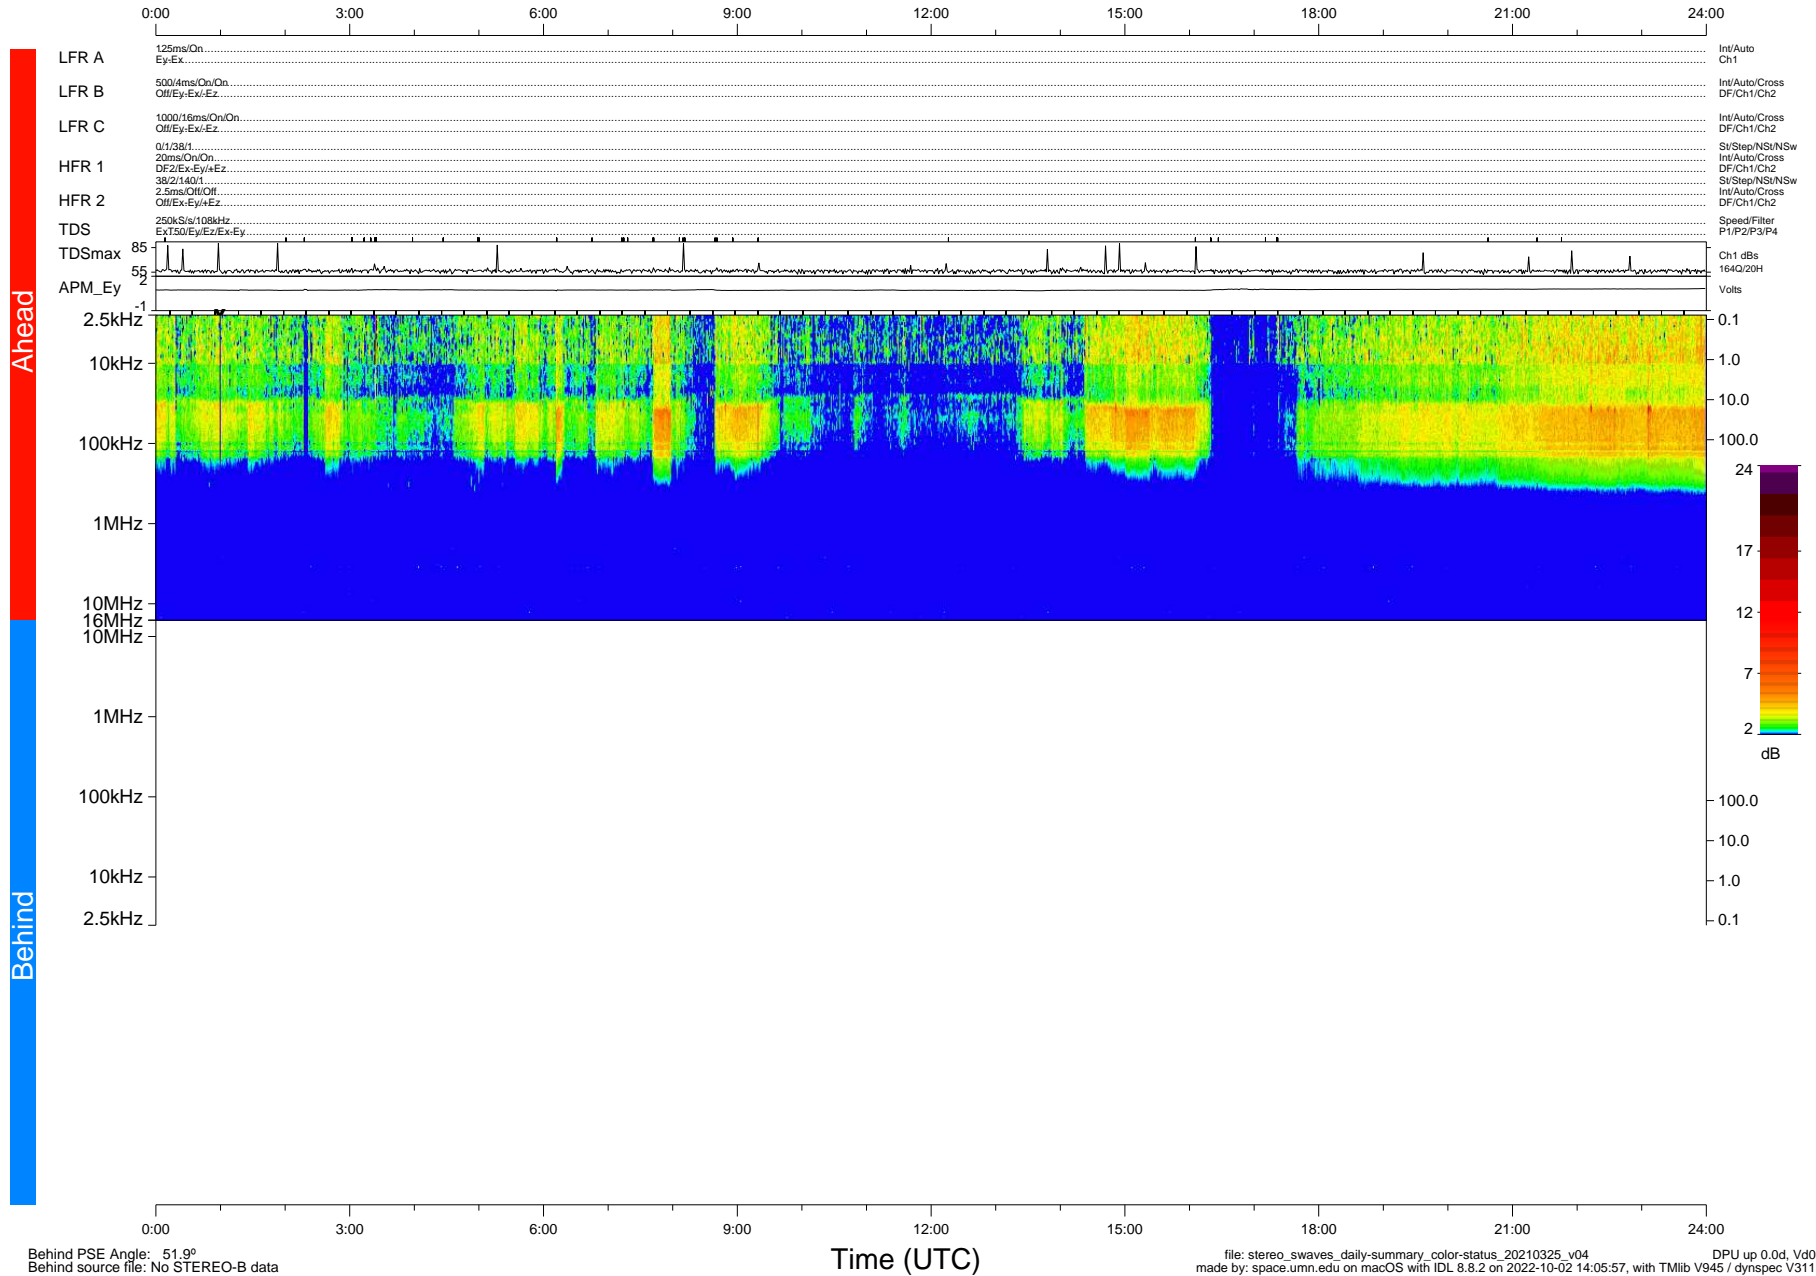

STEREO/WAVES Daily Summary - 25-Mar-2021 (DOY 084)

Ahead source file: swaves_ahead_2021_084_1_05.fin (Recovery: 100.0% HK, 78% Pkts)
 Ahead PSE Angle: -54.7°

DPU up 2087.9d, V412d32

Behind PSE Angle: 51.9°
 Behind source file: No STEREO-B data

Time (UTC)

file: stereo_swaves_daily-summary_color-status_20210325_v04
 made by: space.umn.edu on macOS with IDL 8.8.2 on 2022-10-02 14:05:57, with Tlib V945 / dynspec V311
 DPU up 0.0d, Vd0