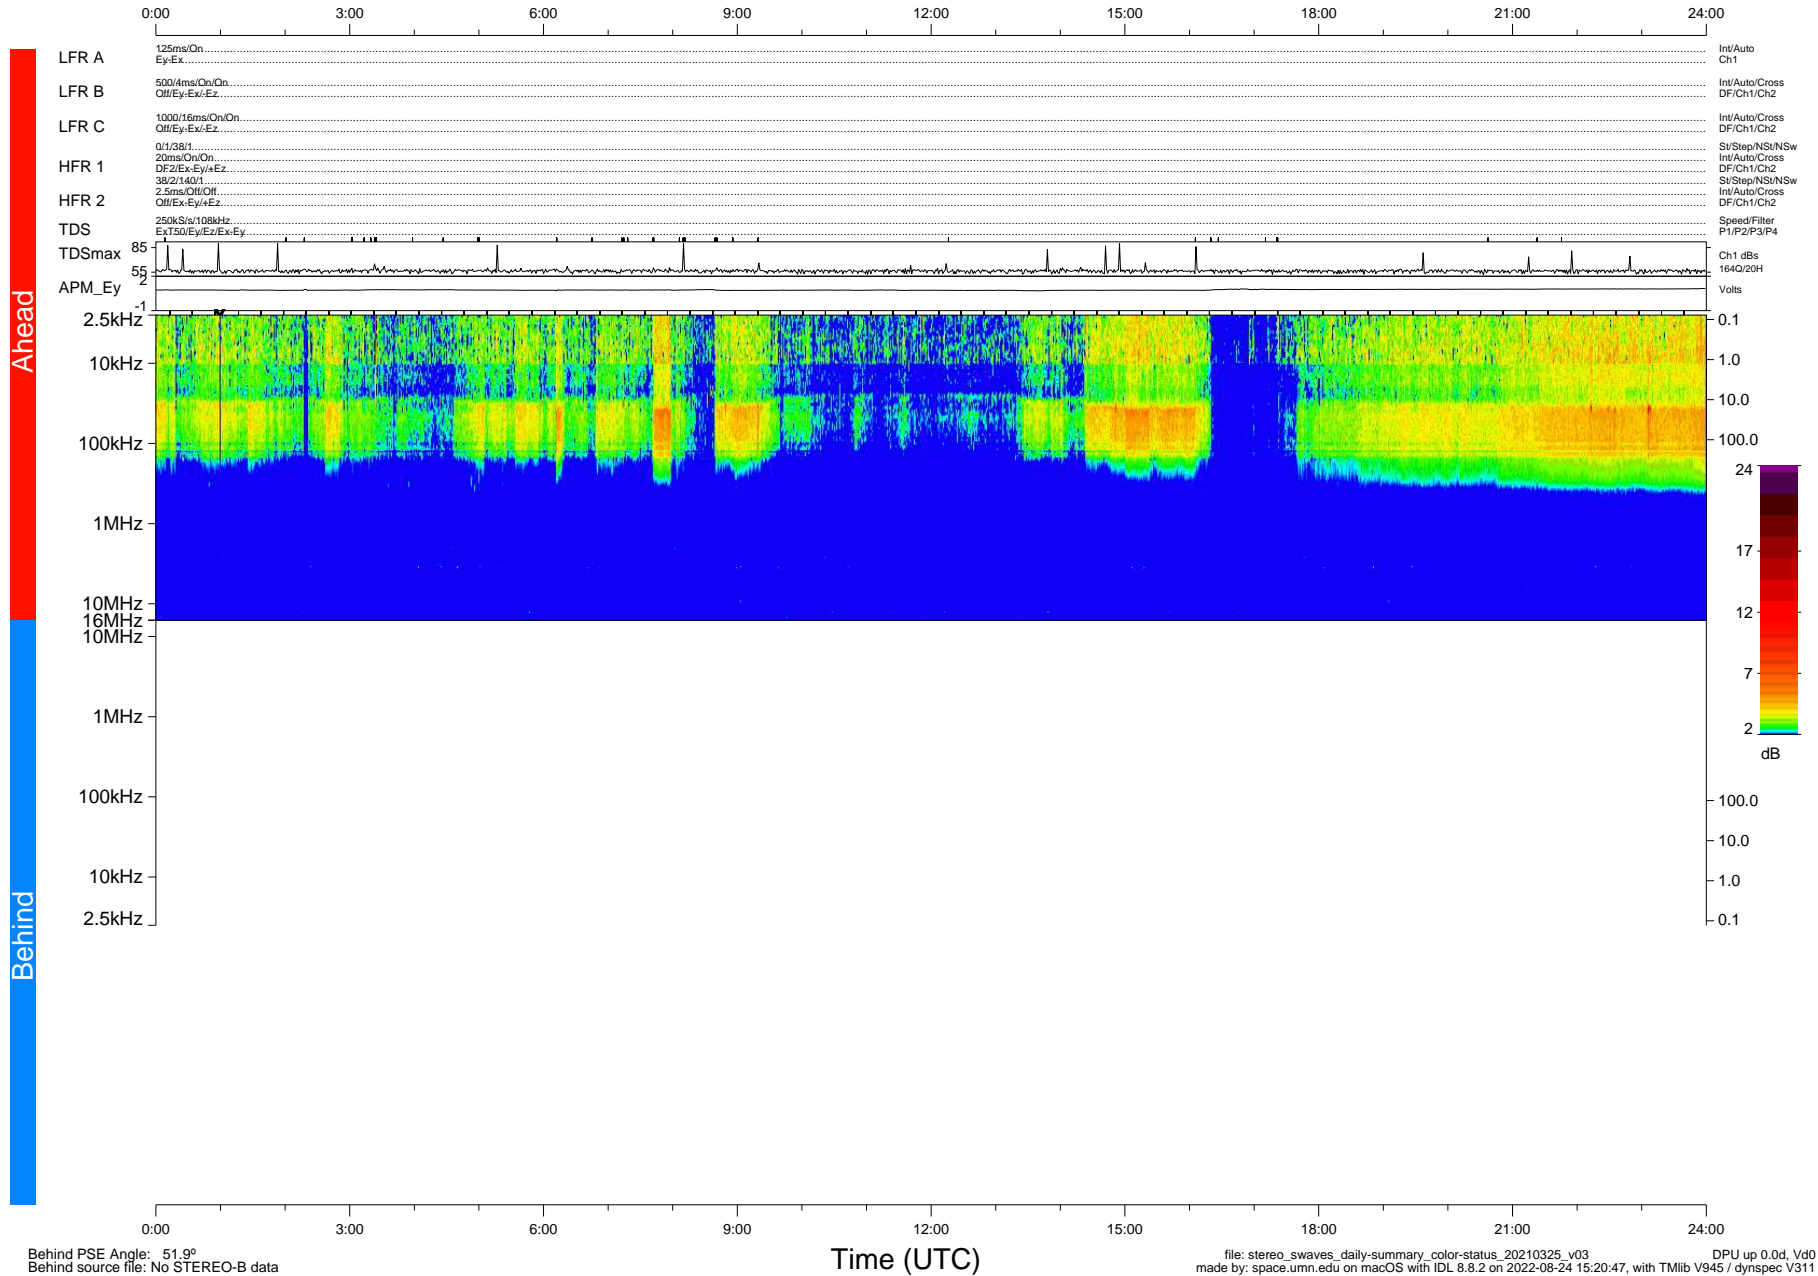

# STEREO/WAVES Daily Summary - 25-Mar-2021 (DOY 084)

Ahead source file: swaves\_ahead\_2021\_084\_1\_05.fin (Recovery: 100.0% HK, 78% Pkts)  
 Ahead PSE Angle: -54.7°

DPU up 2087.9d, V412d32

Behind PSE Angle: 51.9°  
 Behind source file: No STEREO-B data

Time (UTC)

file: stereo\_swaves\_daily-summary\_color-status\_20210325\_v03 DPU up 0.0d, Vd0  
 made by: space.umn.edu on macOS with IDL 8.8.2 on 2022-08-24 15:20:47, with Tlib V945 / dynspec V311