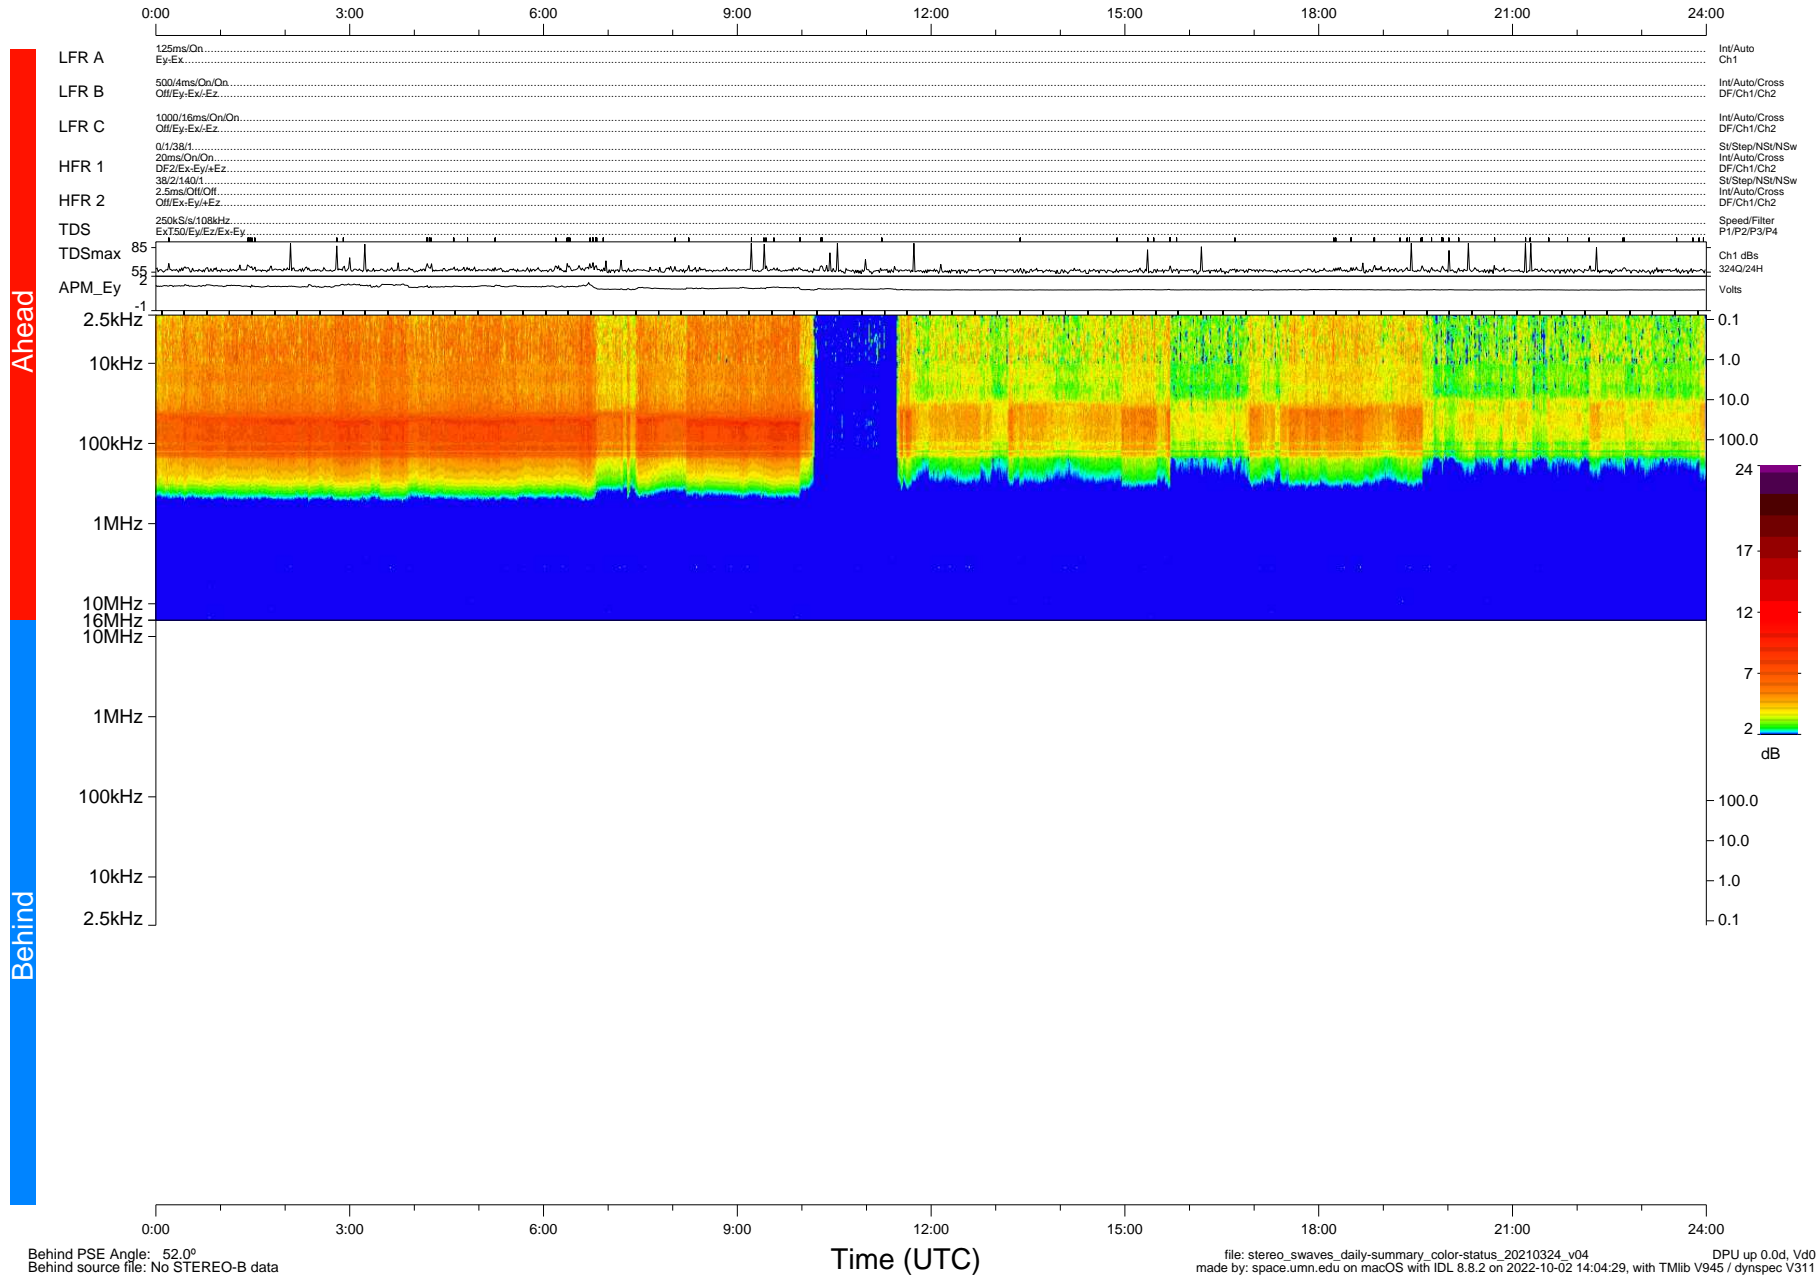

STEREO/WAVES Daily Summary - 24-Mar-2021 (DOY 083)

Ahead source file: swaves_ahead_2021_083_1_05.fin (Recovery: 100.0% HK, 102% Pkts)
Ahead PSE Angle: -54.8°

DPU up 2086.9d, V412d32

Behind PSE Angle: 52.0°
Behind source file: No STEREO-B data