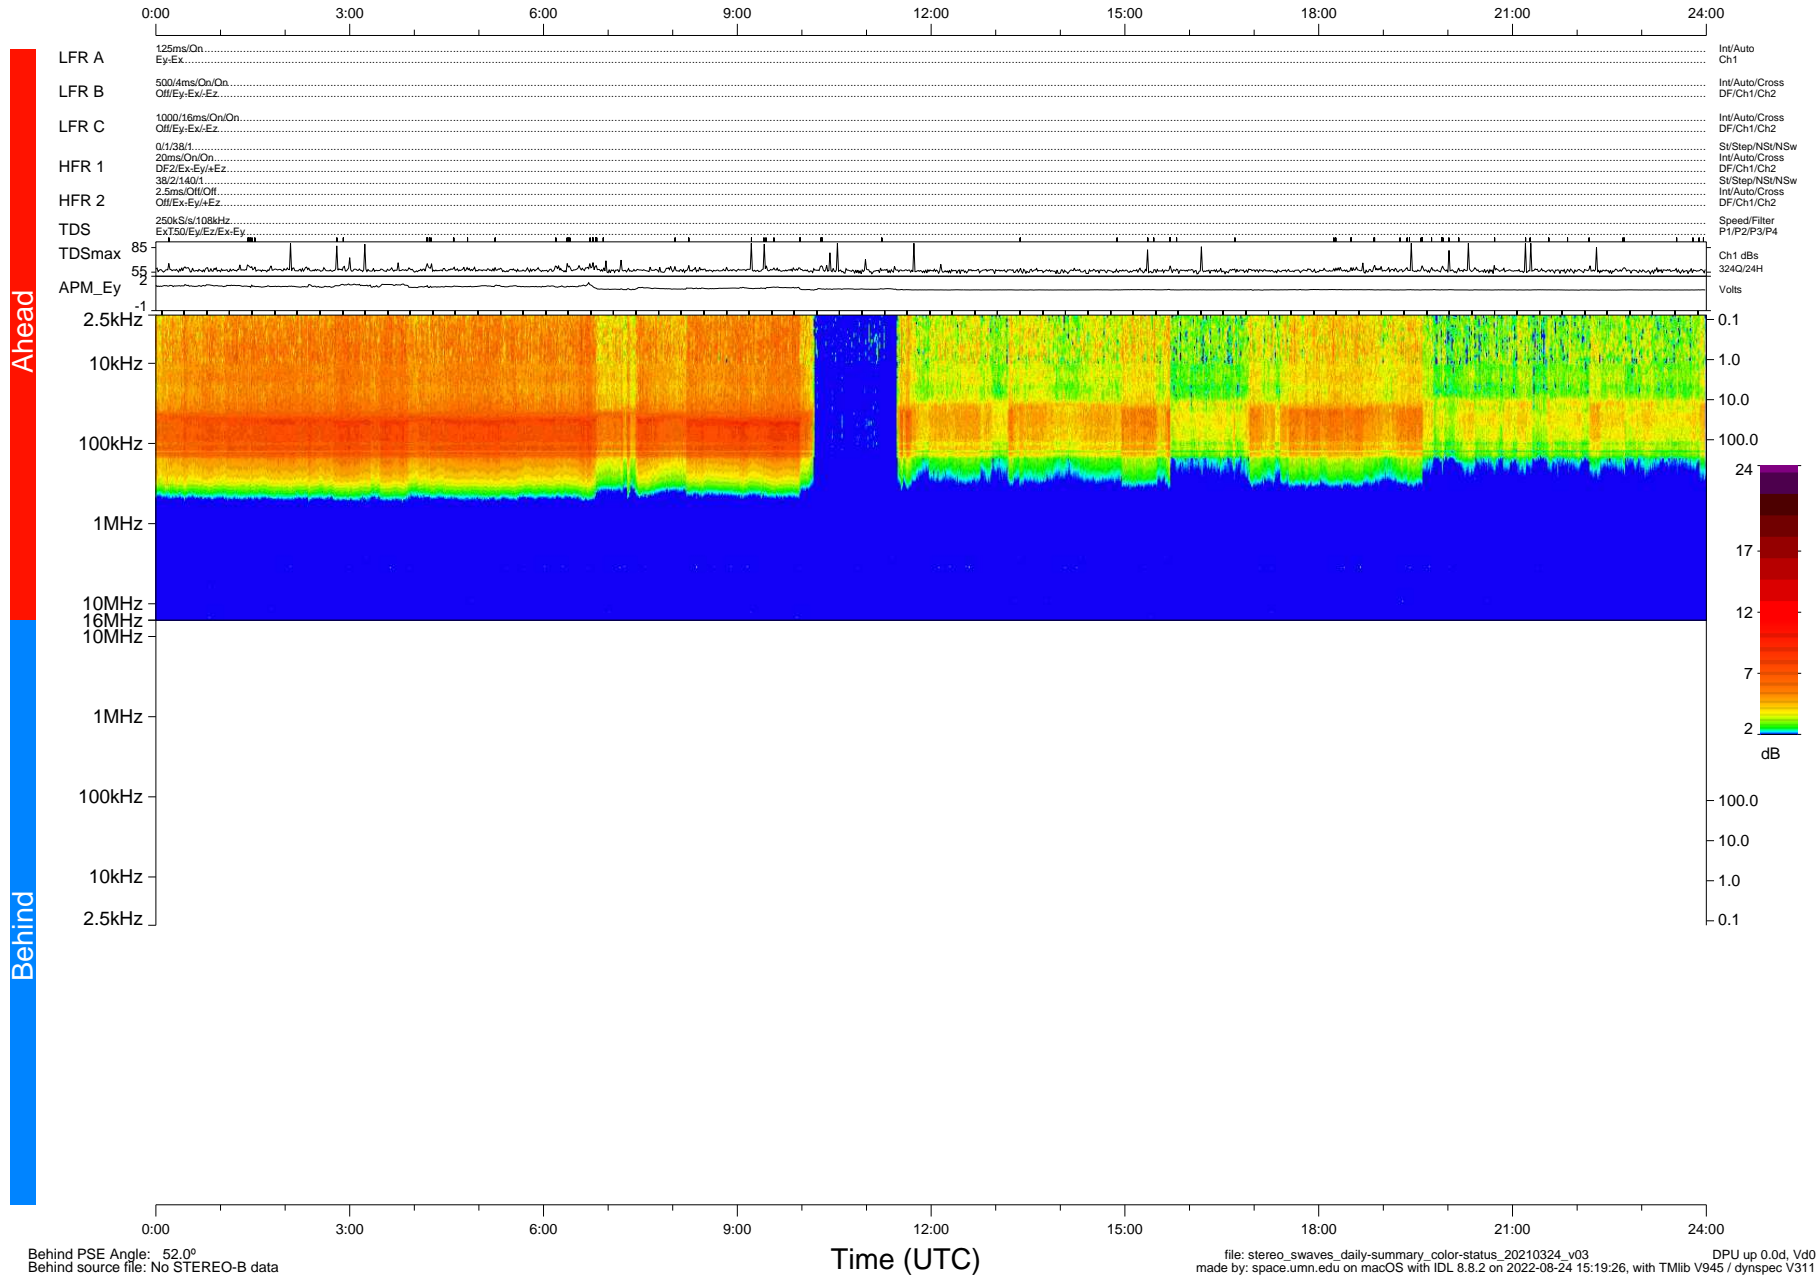

STEREO/WAVES Daily Summary - 24-Mar-2021 (DOY 083)

Ahead source file: swaves_ahead_2021_083_1_05.fin (Recovery: 100.0% HK, 102% Pkts)
Ahead PSE Angle: -54.8°

DPU up 2086.9d, V412d32

Behind PSE Angle: 52.0°
Behind source file: No STEREO-B data