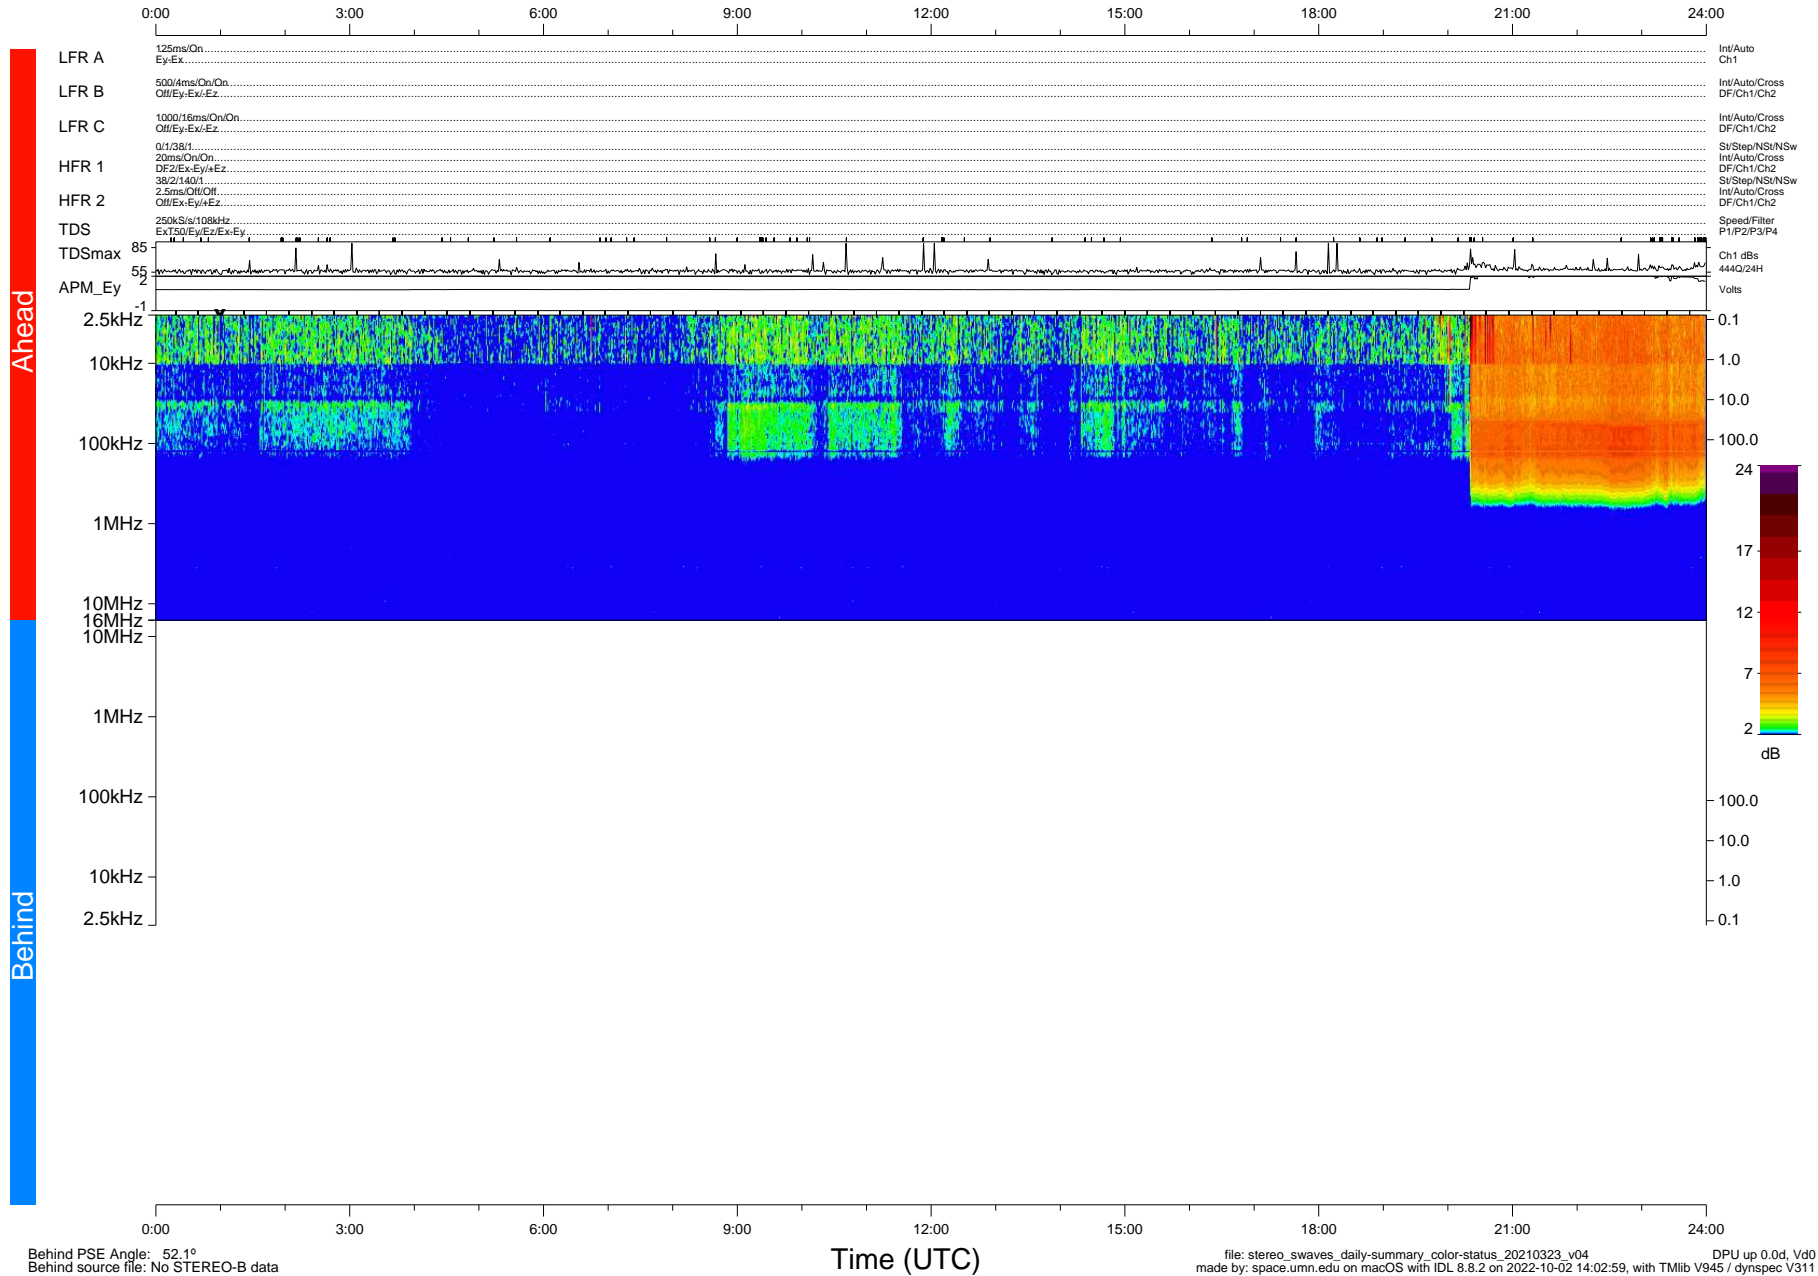

STEREO/WAVES Daily Summary - 23-Mar-2021 (DOY 082)

Ahead source file: swaves_ahead_2021_082_1_06.fin (Recovery: 100.0% HK, 120% Pkts)
 Ahead PSE Angle: -54.8°

DPU up 2085.9d, V412d32

Behind PSE Angle: 52.1°
 Behind source file: No STEREO-B data

file: stereo_swaves_daily-summary_color-status_20210323_v04
 made by: space.umn.edu on macOS with IDL 8.8.2 on 2022-10-02 14:02:59, with TLib V945 / dynspec V311
 DPU up 0.0d, Vd0