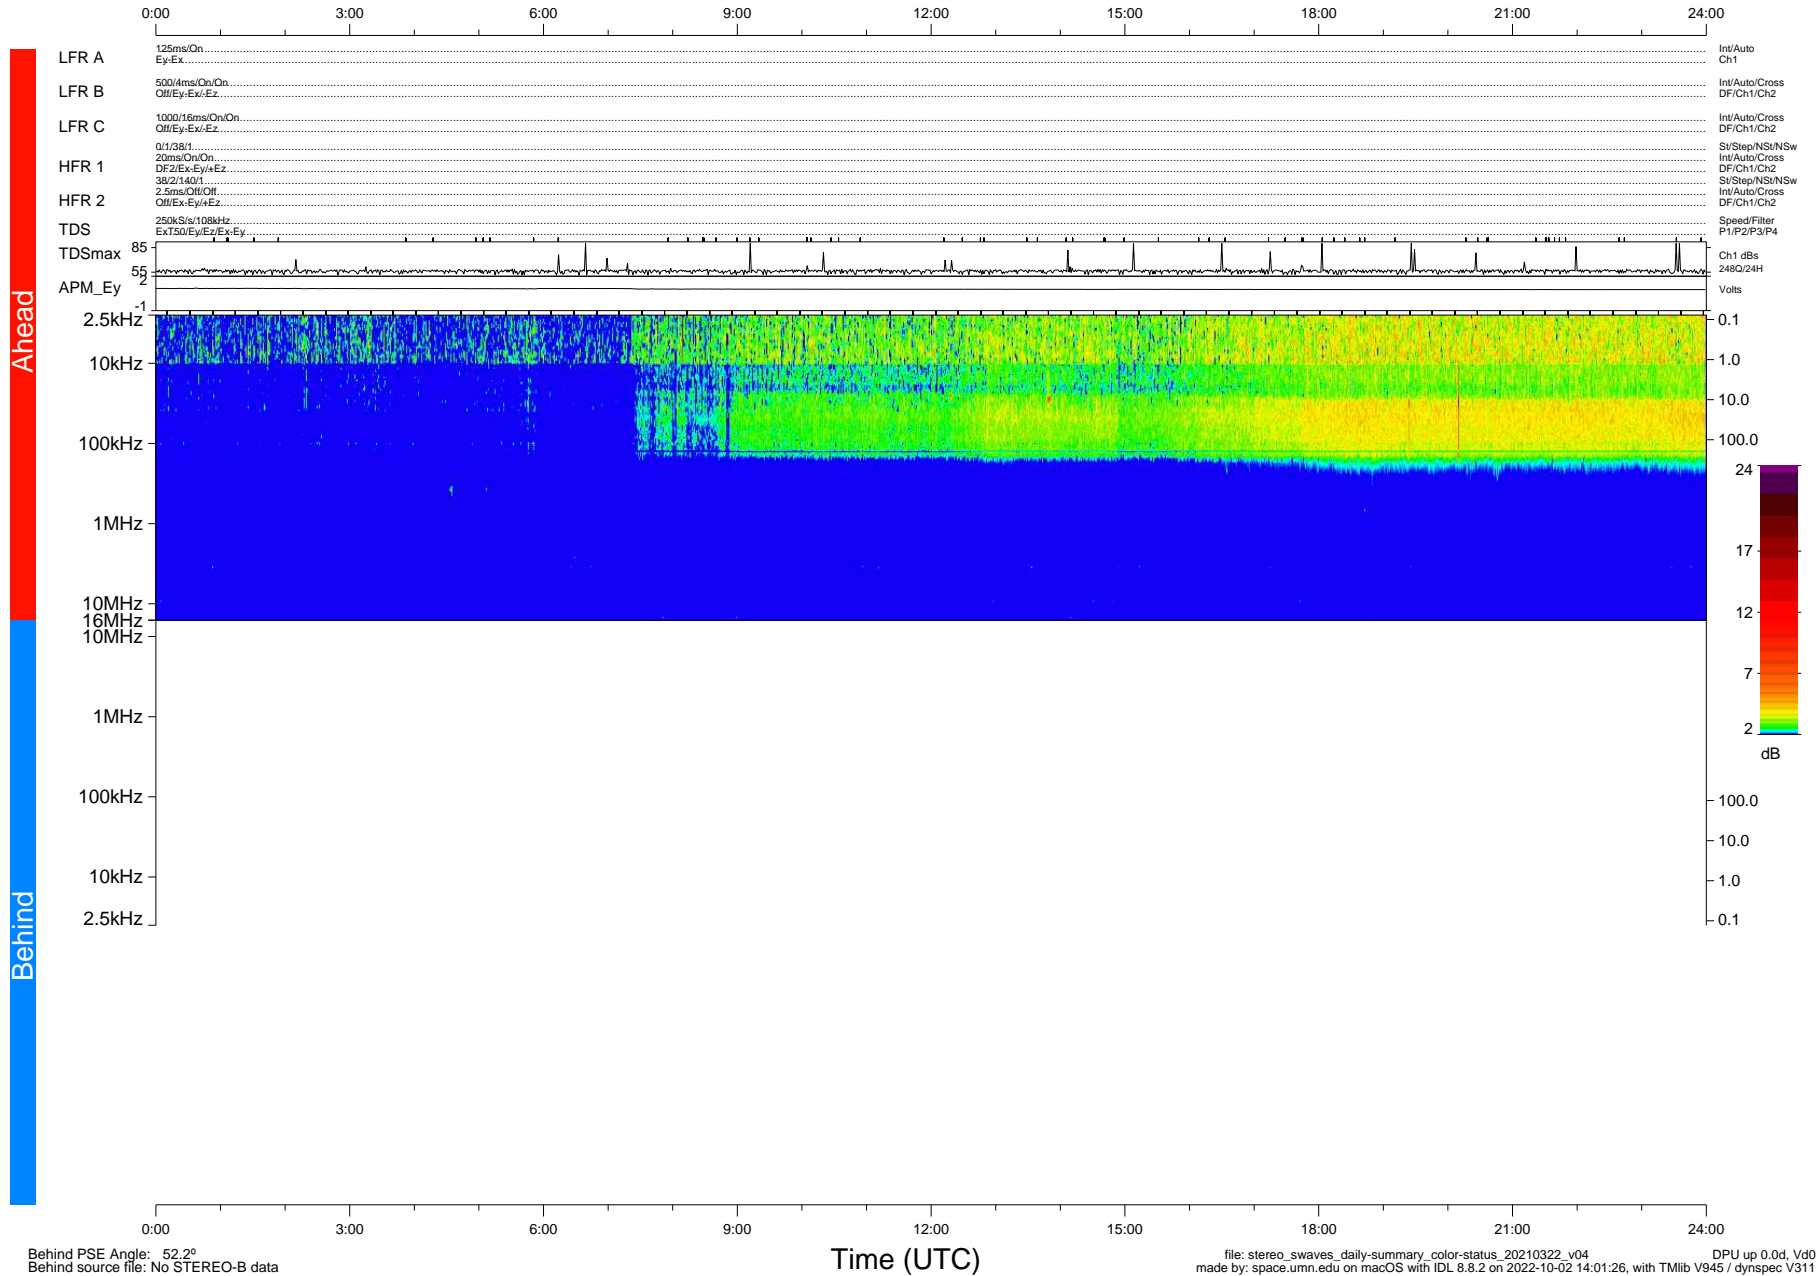

STEREO/WAVES Daily Summary - 22-Mar-2021 (DOY 081)

Ahead source file: swaves_ahead_2021_081_1_05.fin (Recovery: 100.0% HK, 91% Pkts)
Ahead PSE Angle: -54.8°

DPU up 2084.9d, V412d32

Behind PSE Angle: 52.2°
Behind source file: No STEREO-B data