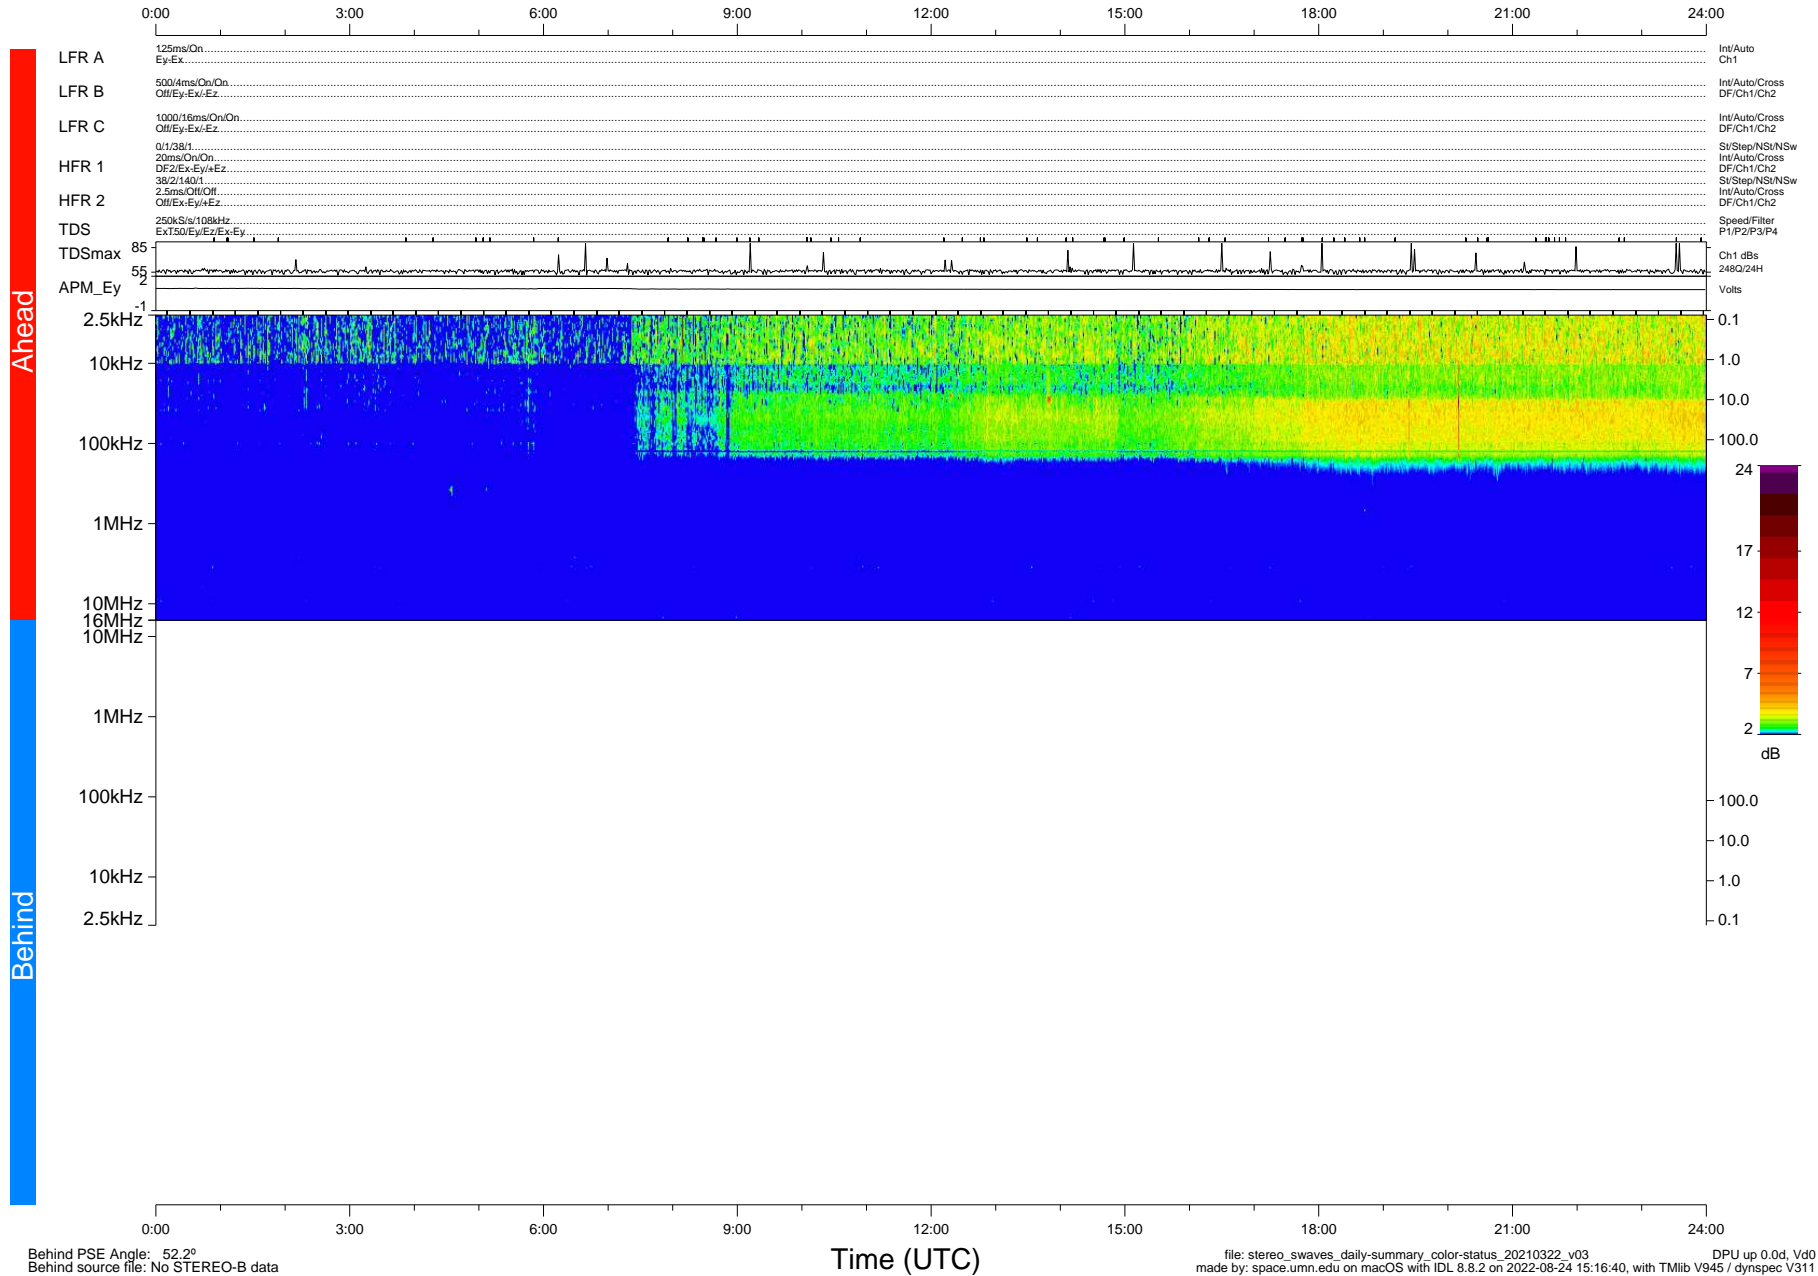

STEREO/WAVES Daily Summary - 22-Mar-2021 (DOY 081)

Ahead source file: swaves_ahead_2021_081_1_05.fin (Recovery: 100.0% HK, 91% Pkts)
Ahead PSE Angle: -54.8°

DPU up 2084.9d, V412d32

Behind PSE Angle: 52.2°
Behind source file: No STEREO-B data

Time (UTC)