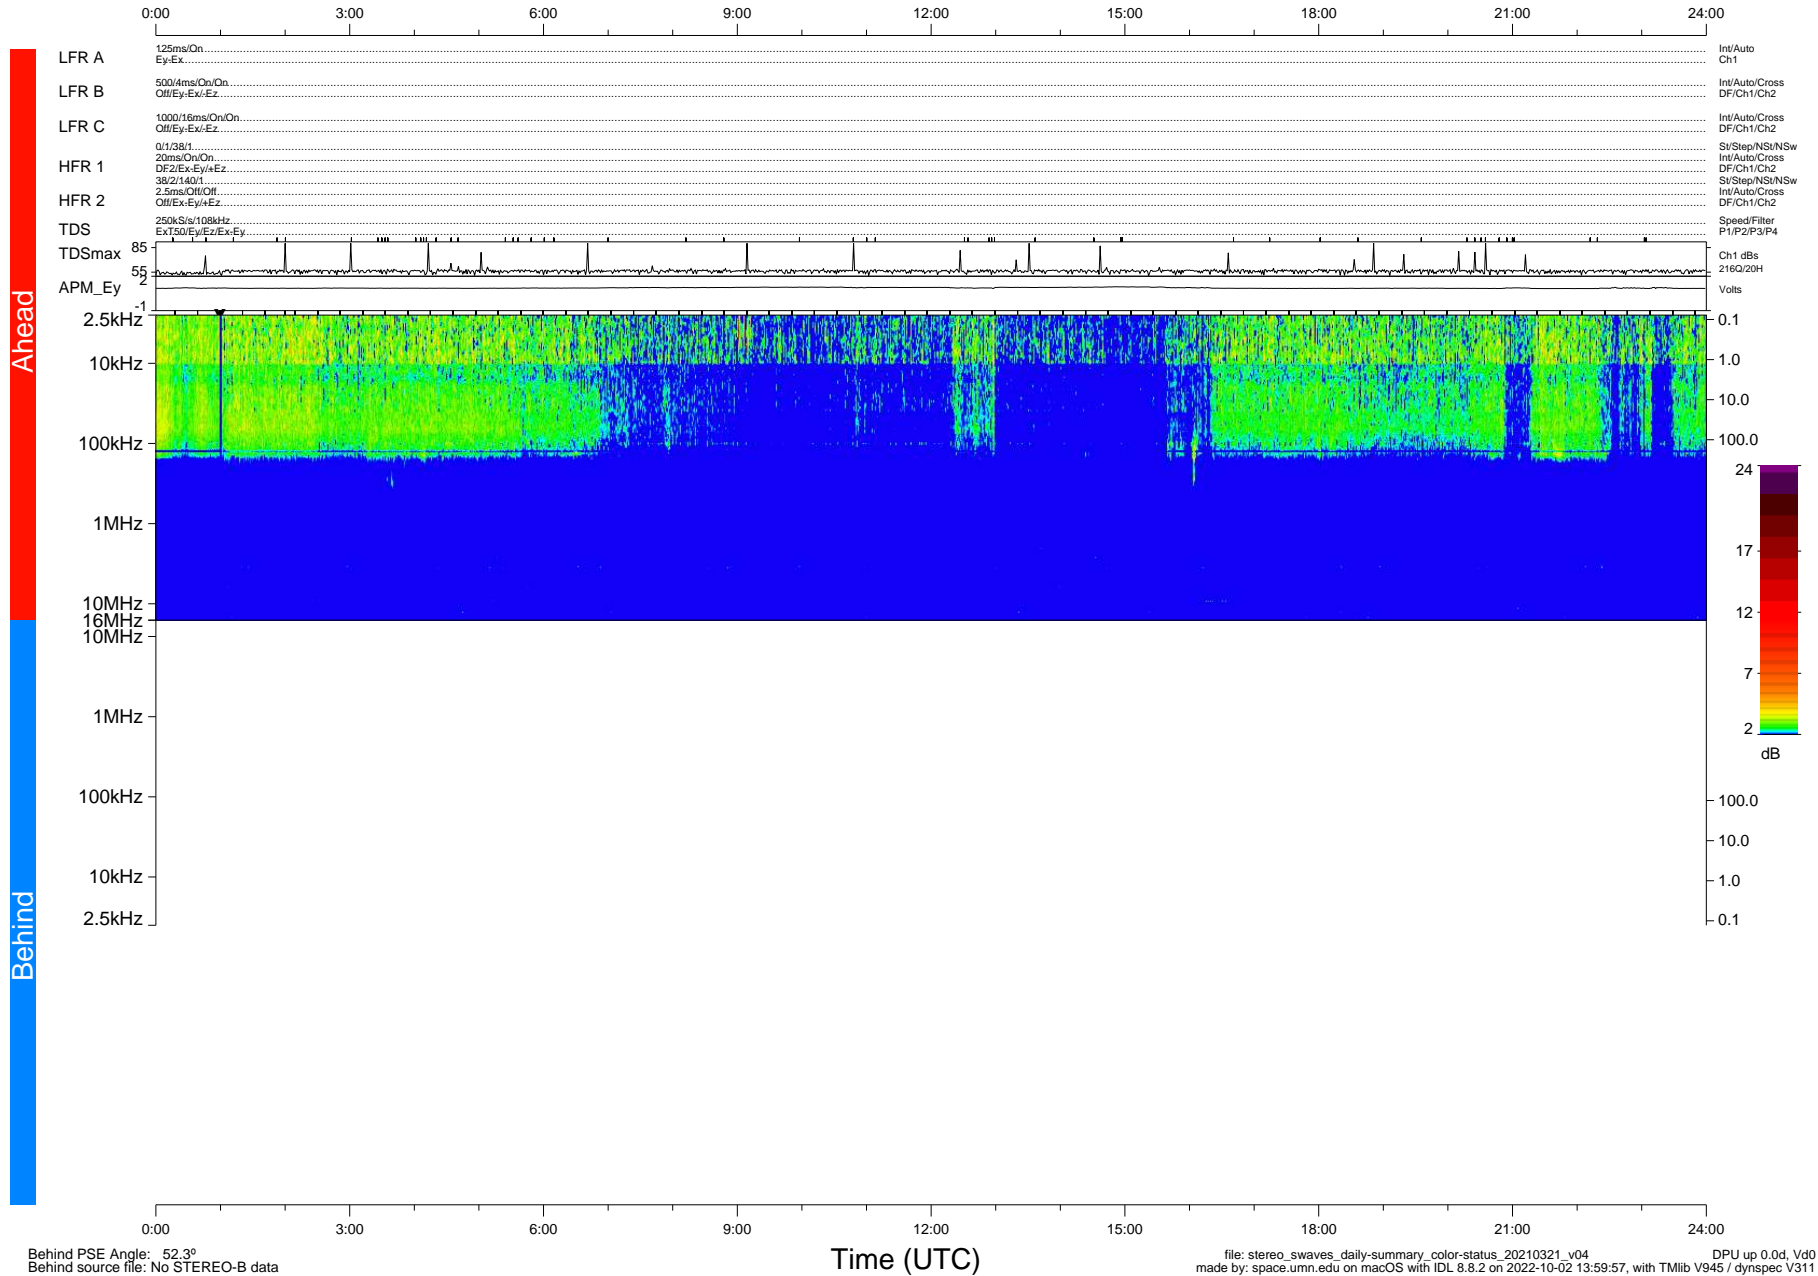

STEREO/WAVES Daily Summary - 21-Mar-2021 (DOY 080)

Ahead source file: swaves_ahead_2021_080_1_06.fin (Recovery: 100.0% HK, 86% Pkts)
Ahead PSE Angle: -54.9°

DPU up 2083.9d, V412d32

Behind PSE Angle: 52.3°
Behind source file: No STEREO-B data