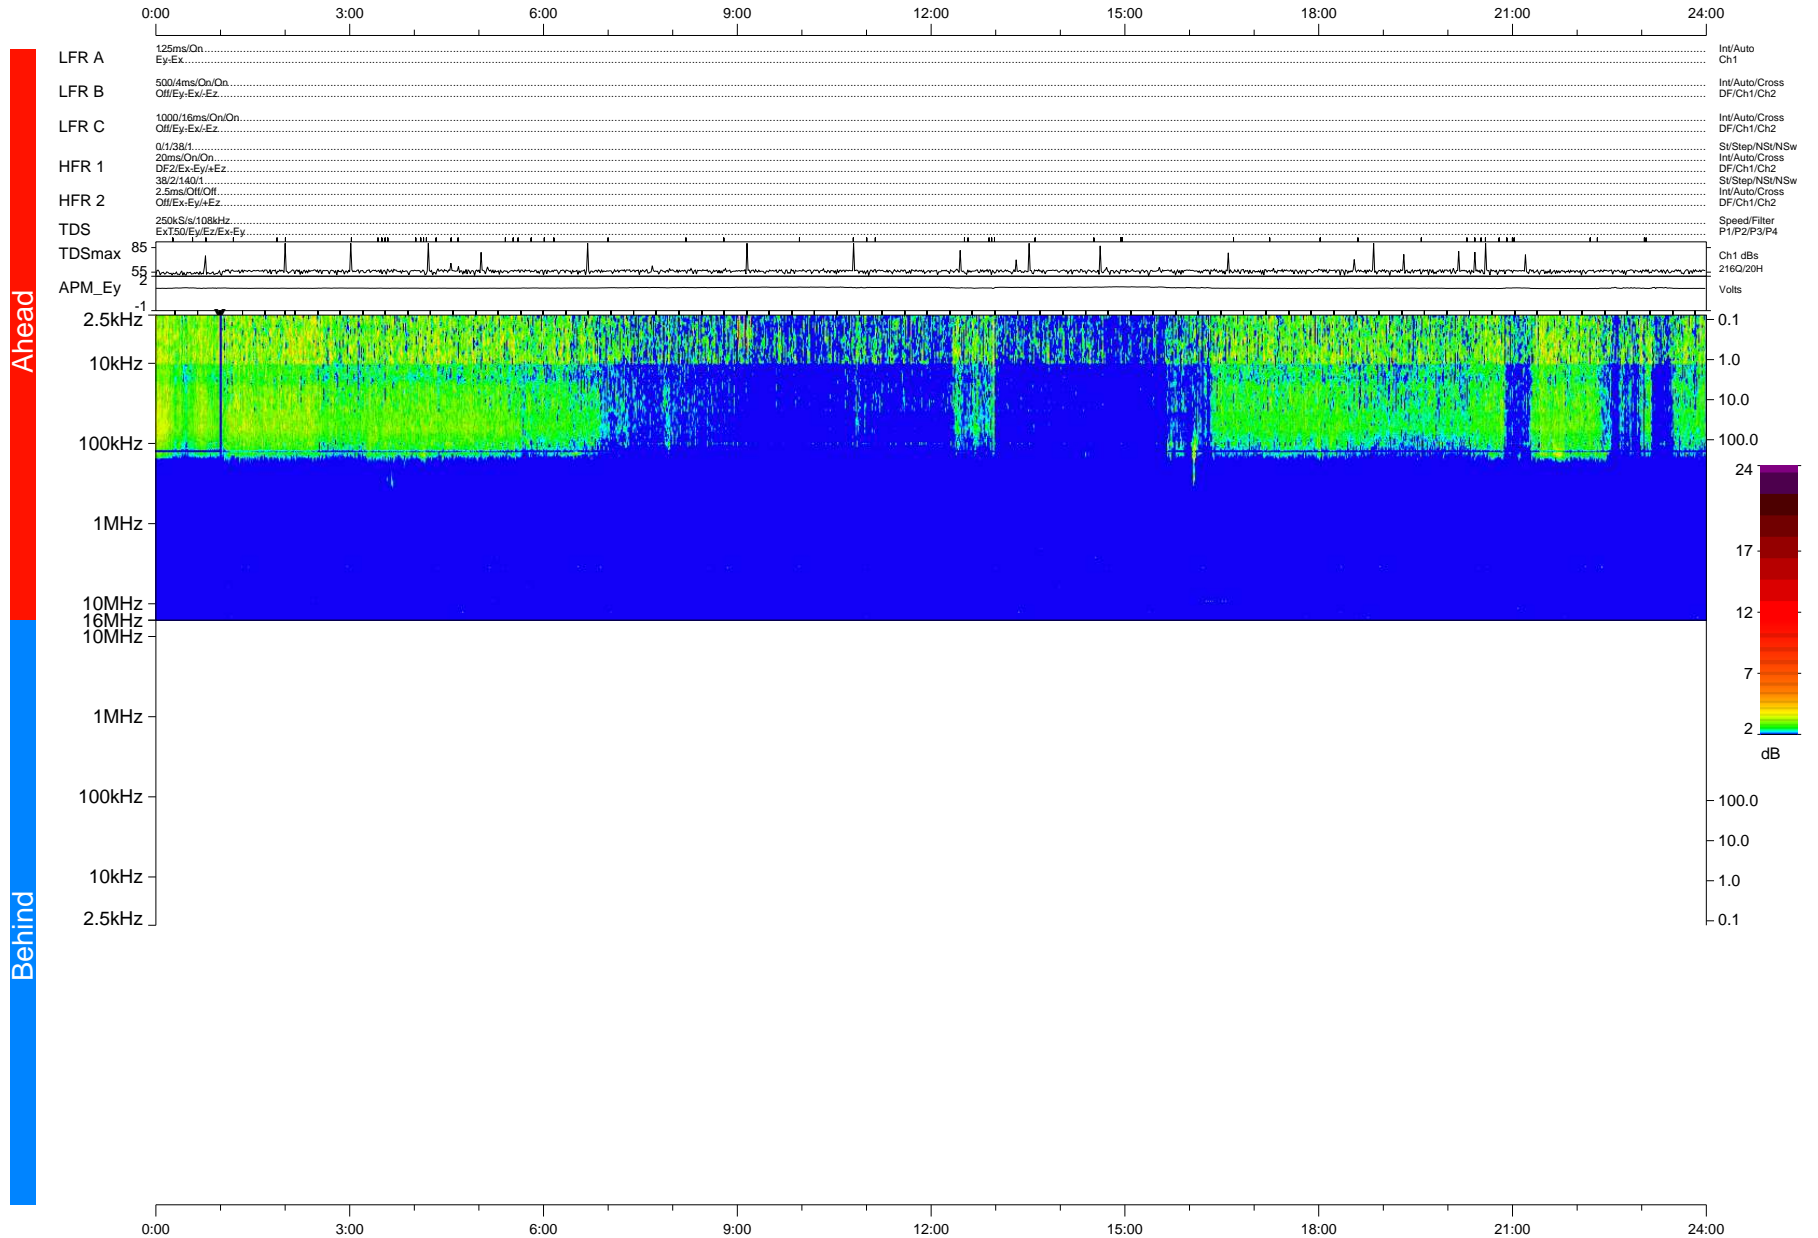

# STEREO/WAVES Daily Summary - 21-Mar-2021 (DOY 080)

Ahead source file: swaves\_ahead\_2021\_080\_1\_06.fin (Recovery: 100.0% HK, 86% Pkts)  
 Ahead PSE Angle: -54.9°

DPU up 2083.9d, V412d32

Behind PSE Angle: 52.3°  
 Behind source file: No STEREO-B data

Time (UTC)

file: stereo\_swaves\_daily-summary\_color-status\_20210321\_v03 DPU up 0.0d, Vd0  
 made by: space.umn.edu on macOS with IDL 8.8.2 on 2022-08-24 15:15:20, with Tlib V945 / dynspec V311