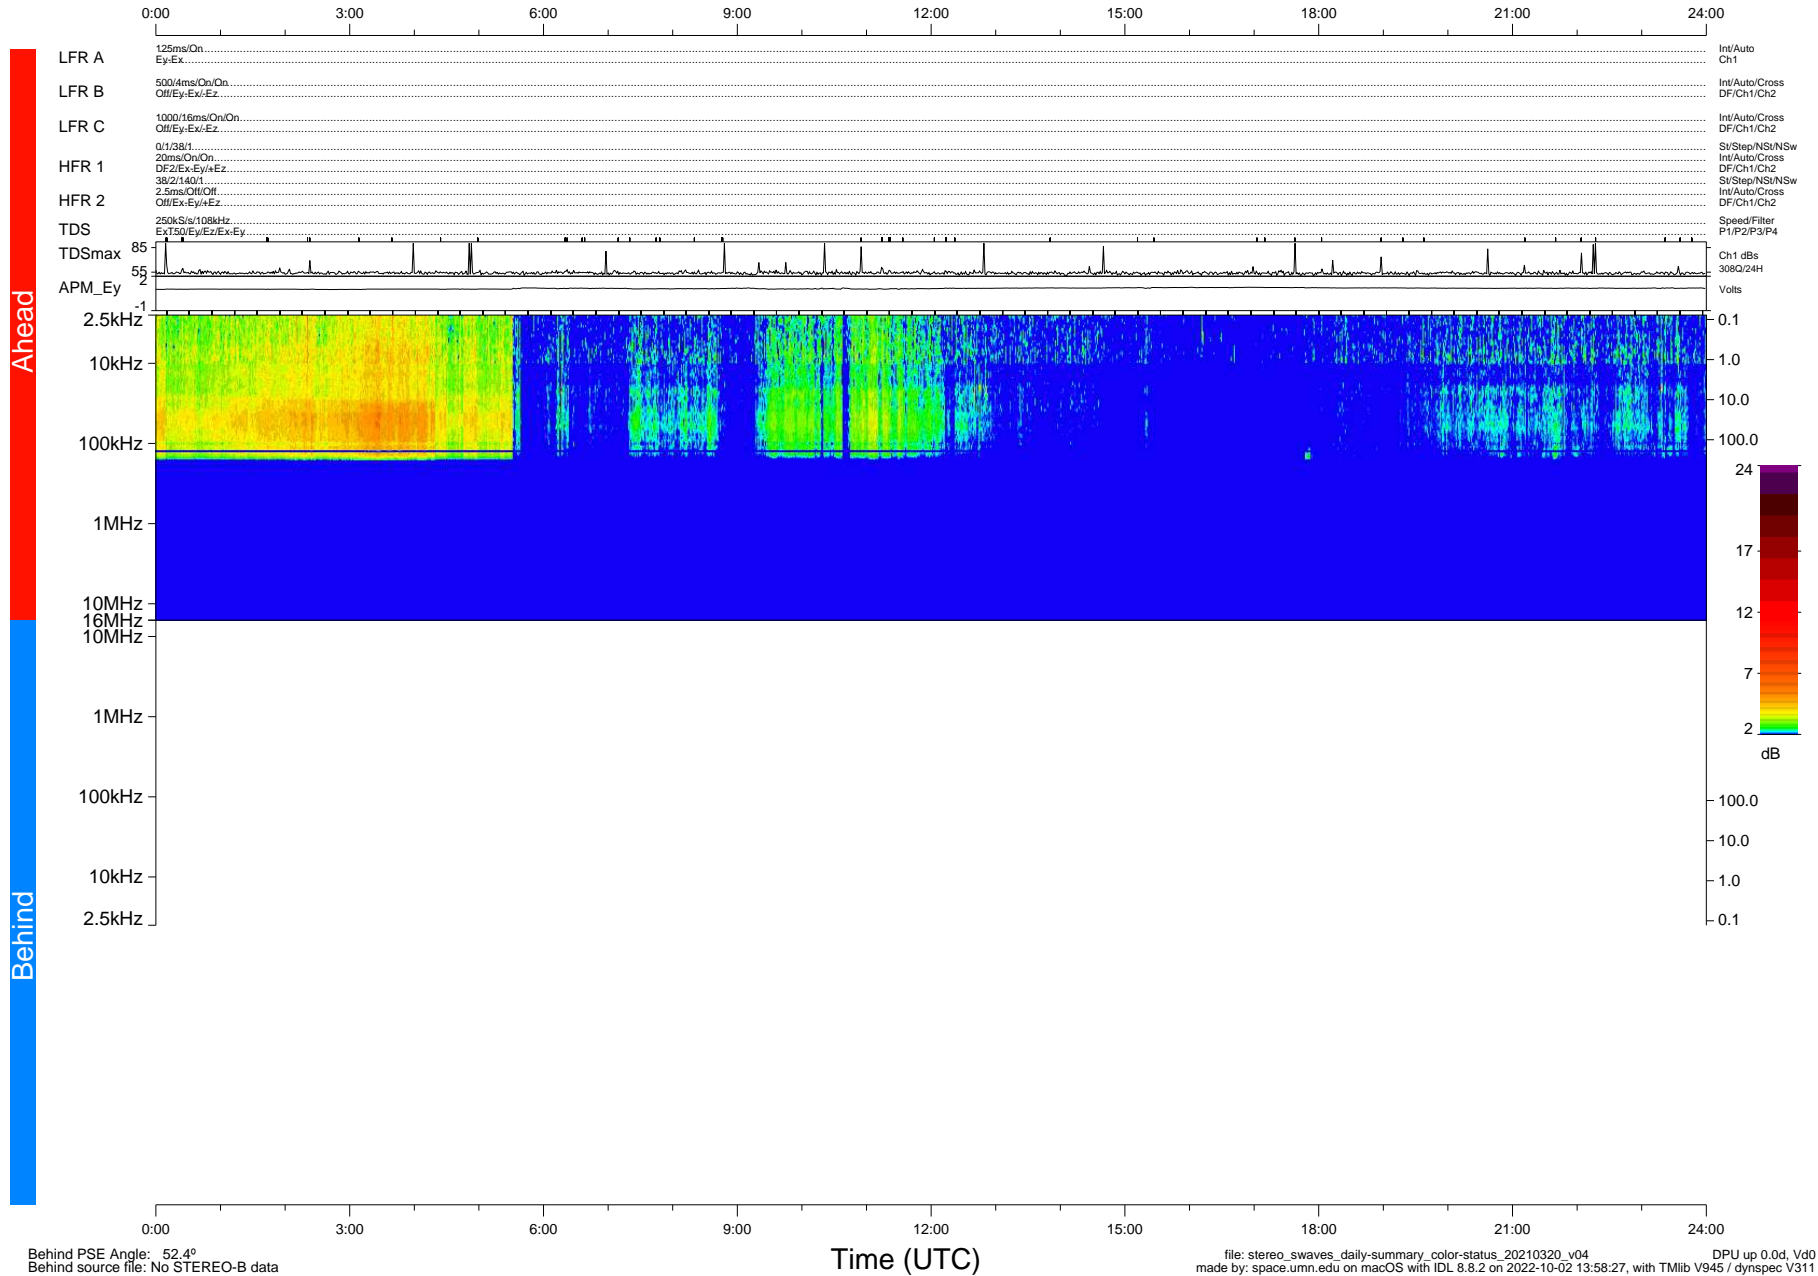

STEREO/WAVES Daily Summary - 20-Mar-2021 (DOY 079)

Ahead source file: swaves_ahead_2021_079_1_05.fin (Recovery: 100.0% HK, 121% Pkts)
Ahead PSE Angle: -54.9°

DPU up 2082.9d, V412d32

Behind PSE Angle: 52.4°
Behind source file: No STEREO-B data