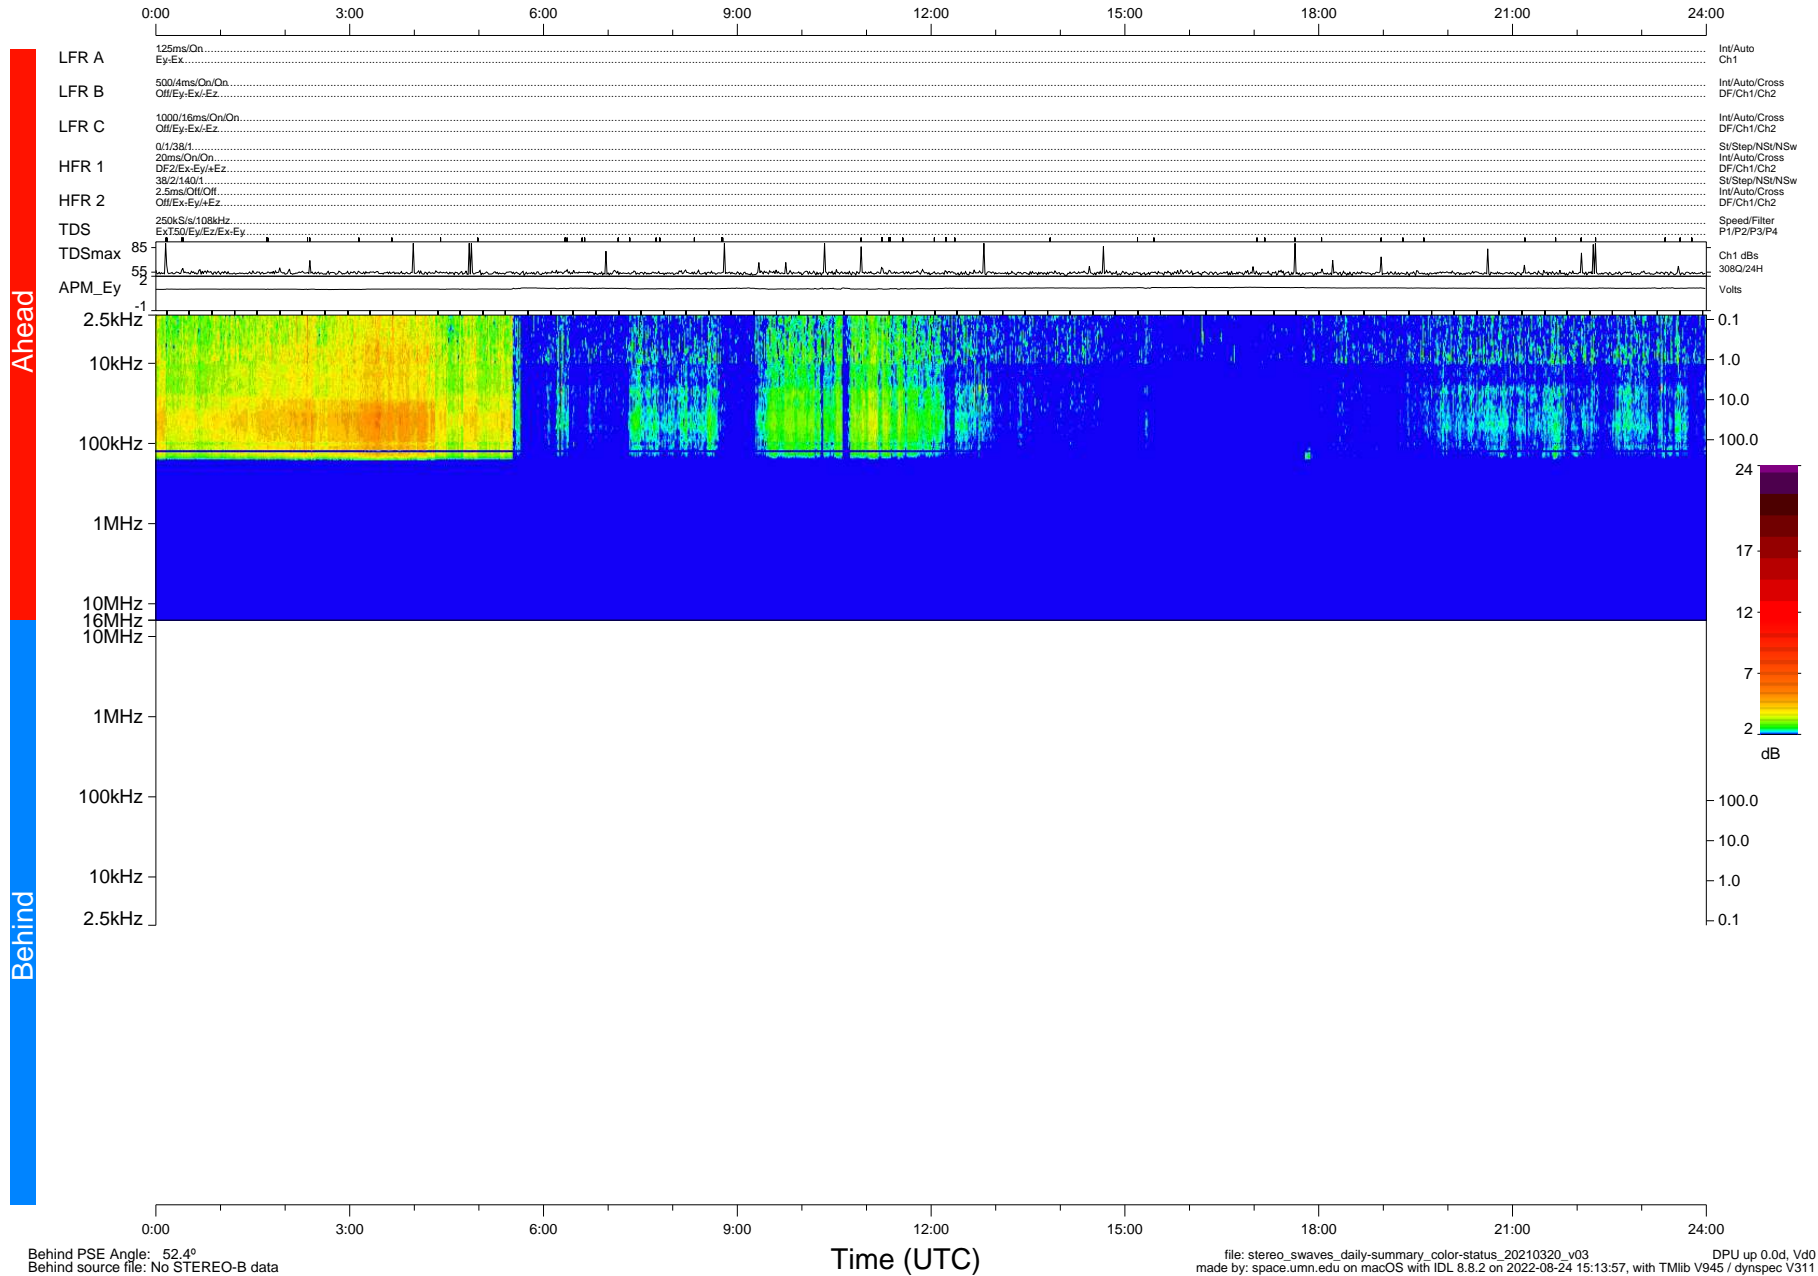

STEREO/WAVES Daily Summary - 20-Mar-2021 (DOY 079)

Ahead source file: swaves_ahead_2021_079_1_05.fin (Recovery: 100.0% HK, 121% Pkts)
Ahead PSE Angle: -54.9°

DPU up 2082.9d, V412d32

Behind PSE Angle: 52.4°
Behind source file: No STEREO-B data

Time (UTC)