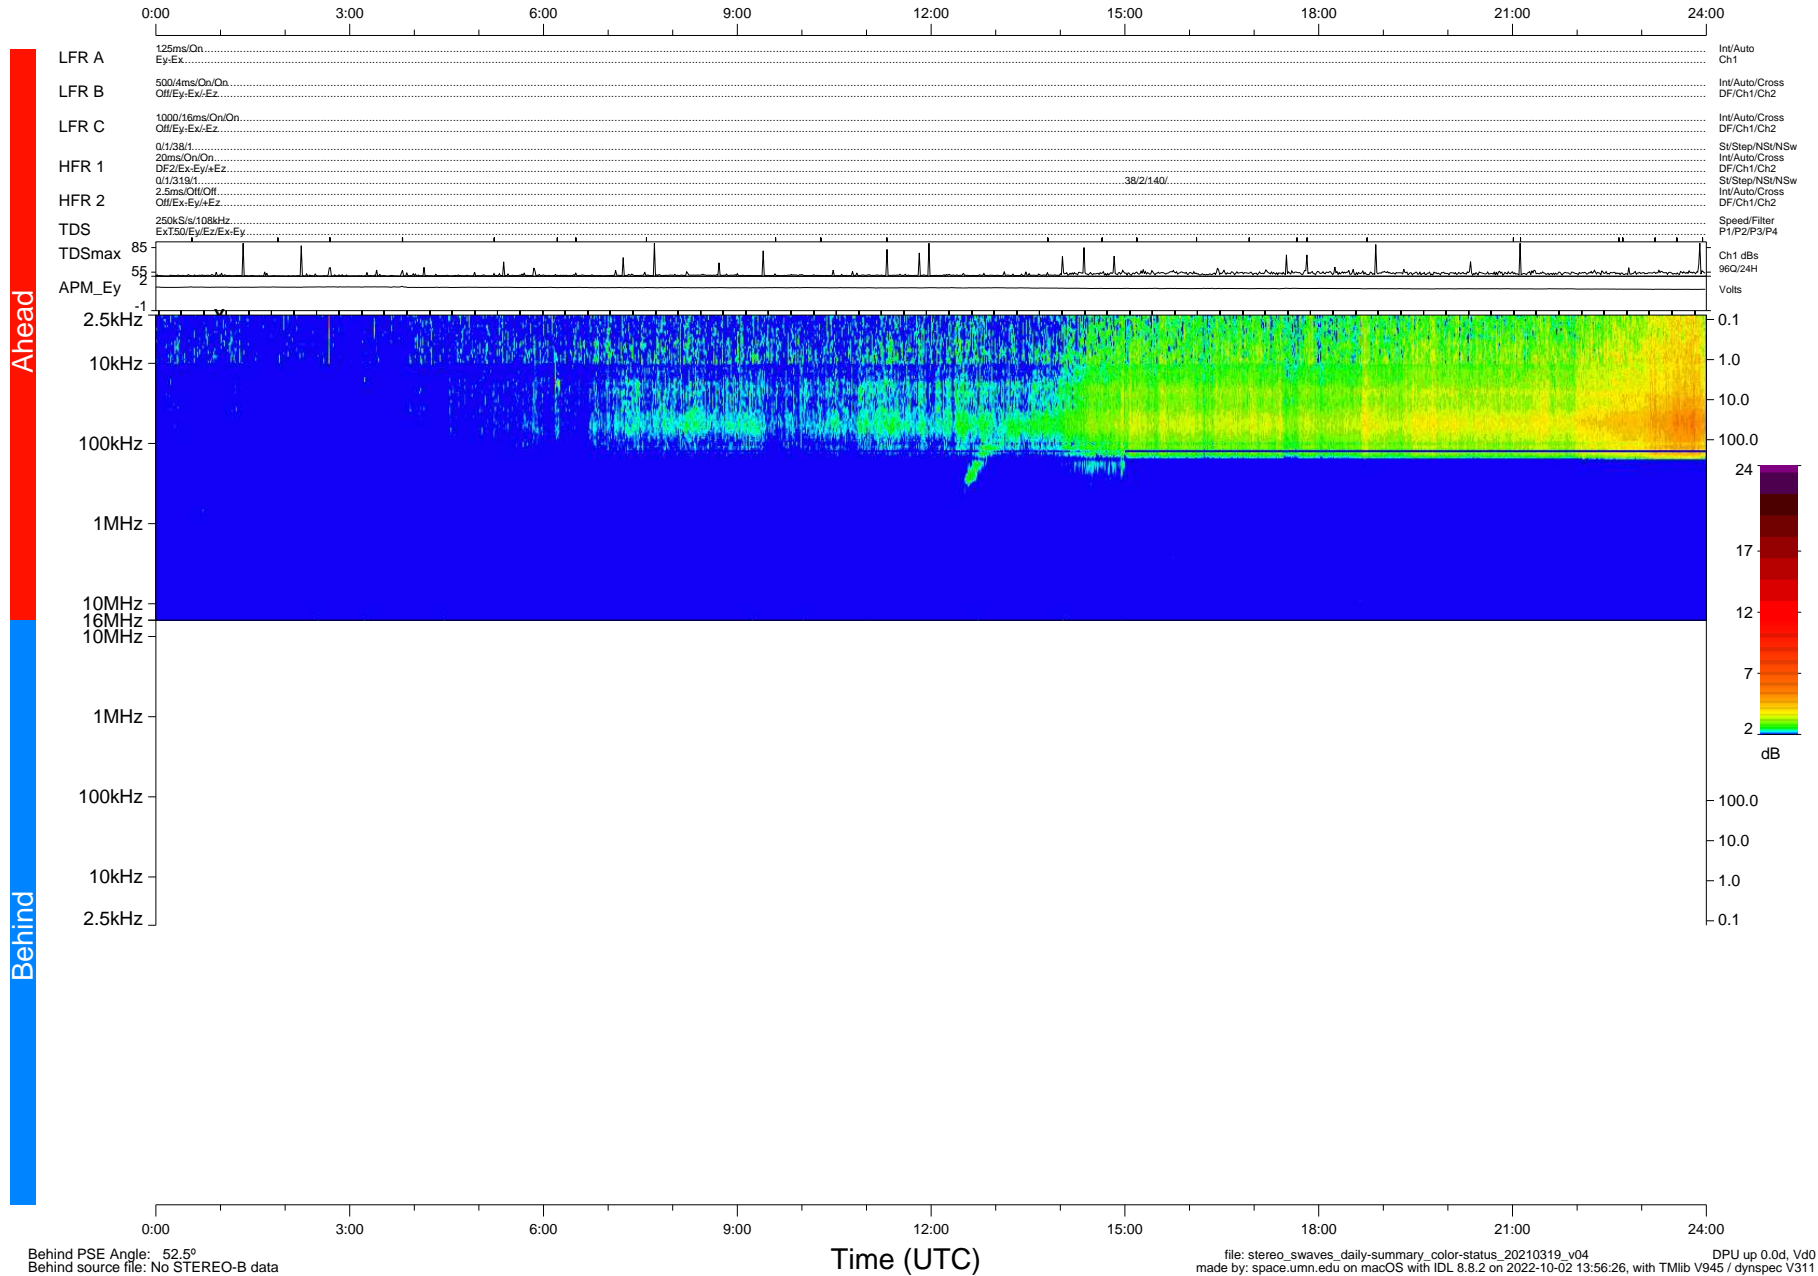

STEREO/WAVES Daily Summary - 19-Mar-2021 (DOY 078)

Ahead source file: swaves_ahead_2021_078_1_06.fin (Recovery: 100.0% HK, 90% Pkts)
Ahead PSE Angle: -54.9°

DPU up 2081.9d, V412d32

Behind PSE Angle: 52.5°
Behind source file: No STEREO-B data