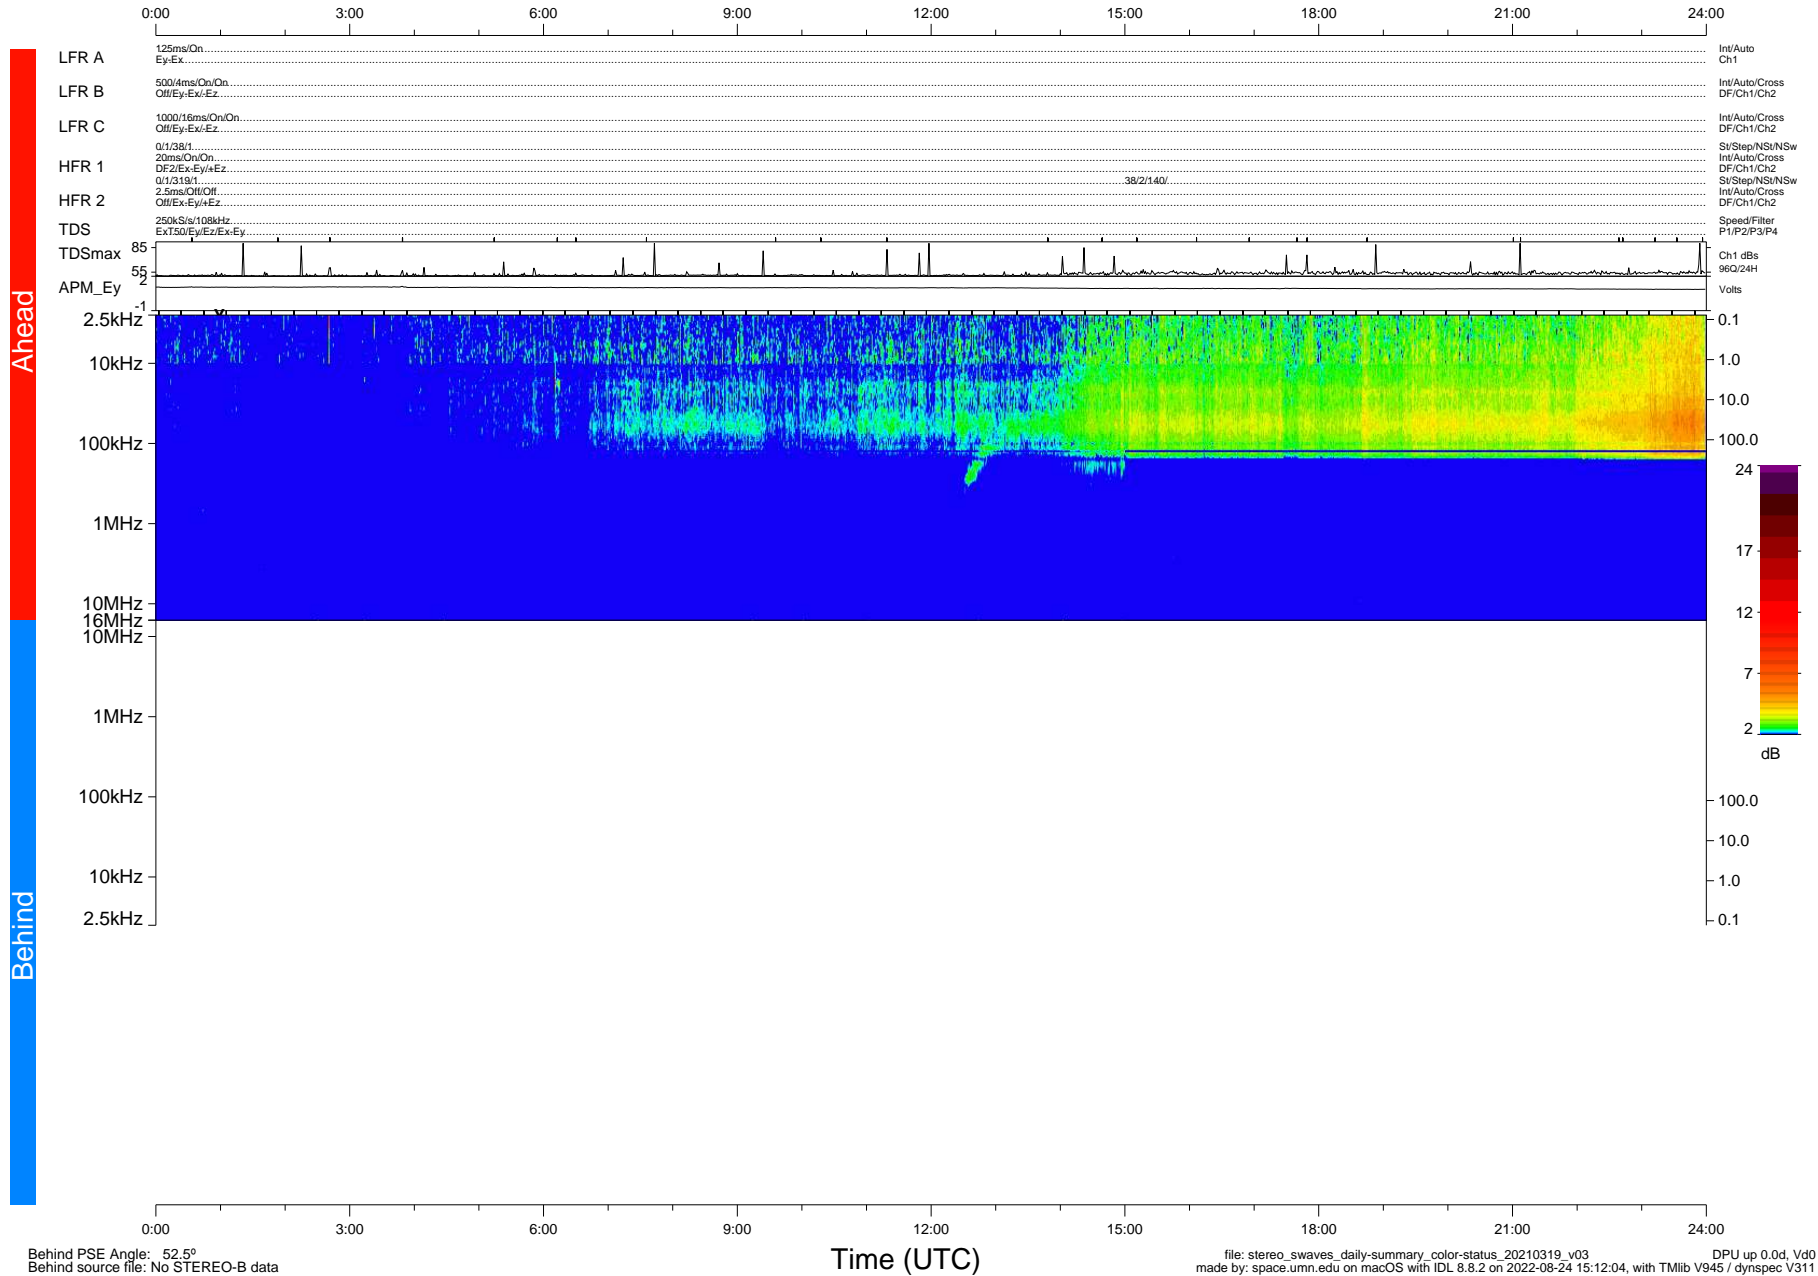

STEREO/WAVES Daily Summary - 19-Mar-2021 (DOY 078)

Ahead source file: swaves_ahead_2021_078_1_06.fin (Recovery: 100.0% HK, 90% Pkts)
 Ahead PSE Angle: -54.9°

DPU up 2081.9d, V412d32

Behind PSE Angle: 52.5°
 Behind source file: No STEREO-B data

Time (UTC)

file: stereo_swaves_daily-summary_color-status_20210319_v03
 made by: space.umn.edu on macOS with IDL 8.8.2 on 2022-08-24 15:12:04, with Tlib V945 / dynspec V311
 DPU up 0.0d, Vd0