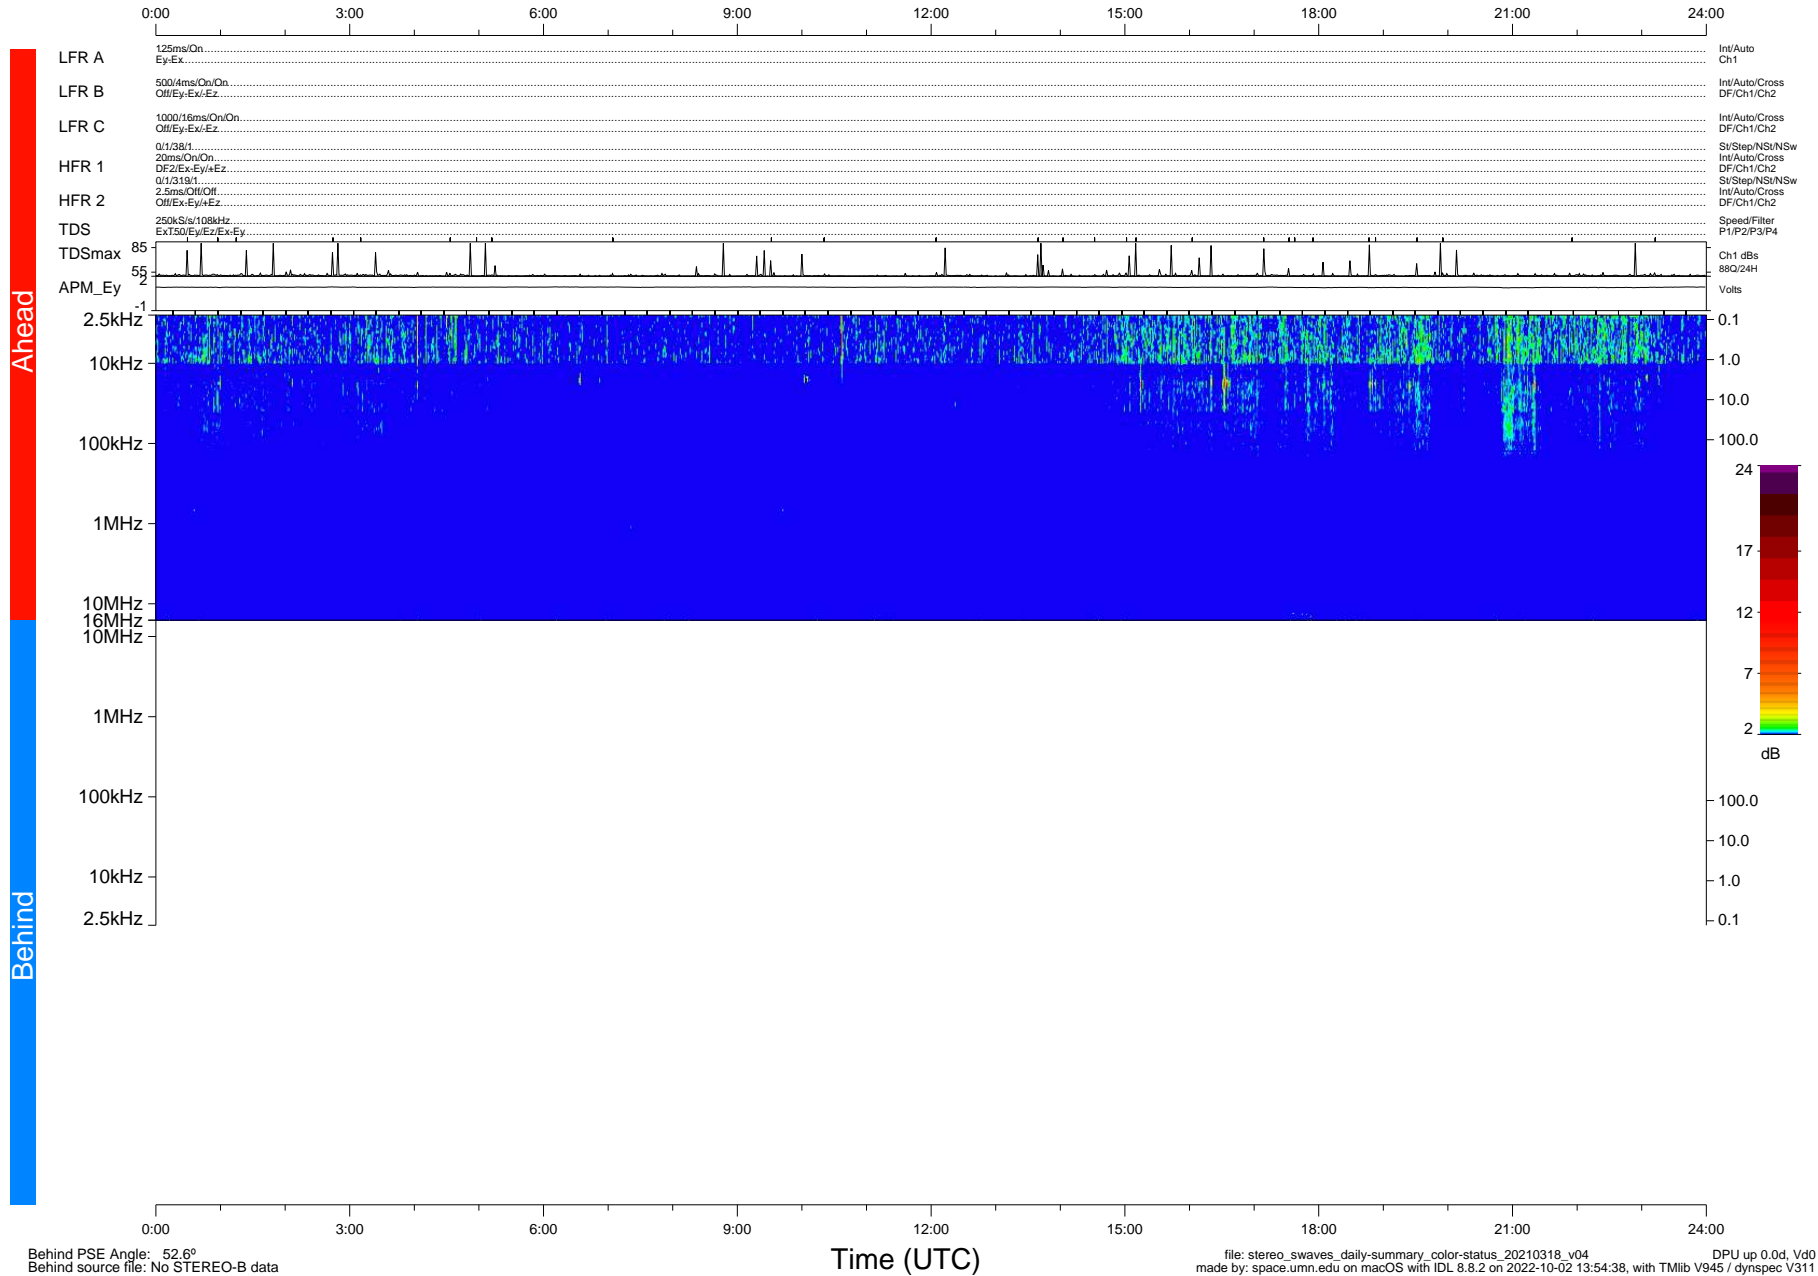

STEREO/WAVES Daily Summary - 18-Mar-2021 (DOY 077)

Ahead source file: swaves_ahead_2021_077_1_05.fin (Recovery: 100.0% HK, 89% Pkts)
Ahead PSE Angle: -55.0°

DPU up 2080.9d, V412d34

Behind PSE Angle: 52.6°
Behind source file: No STEREO-B data