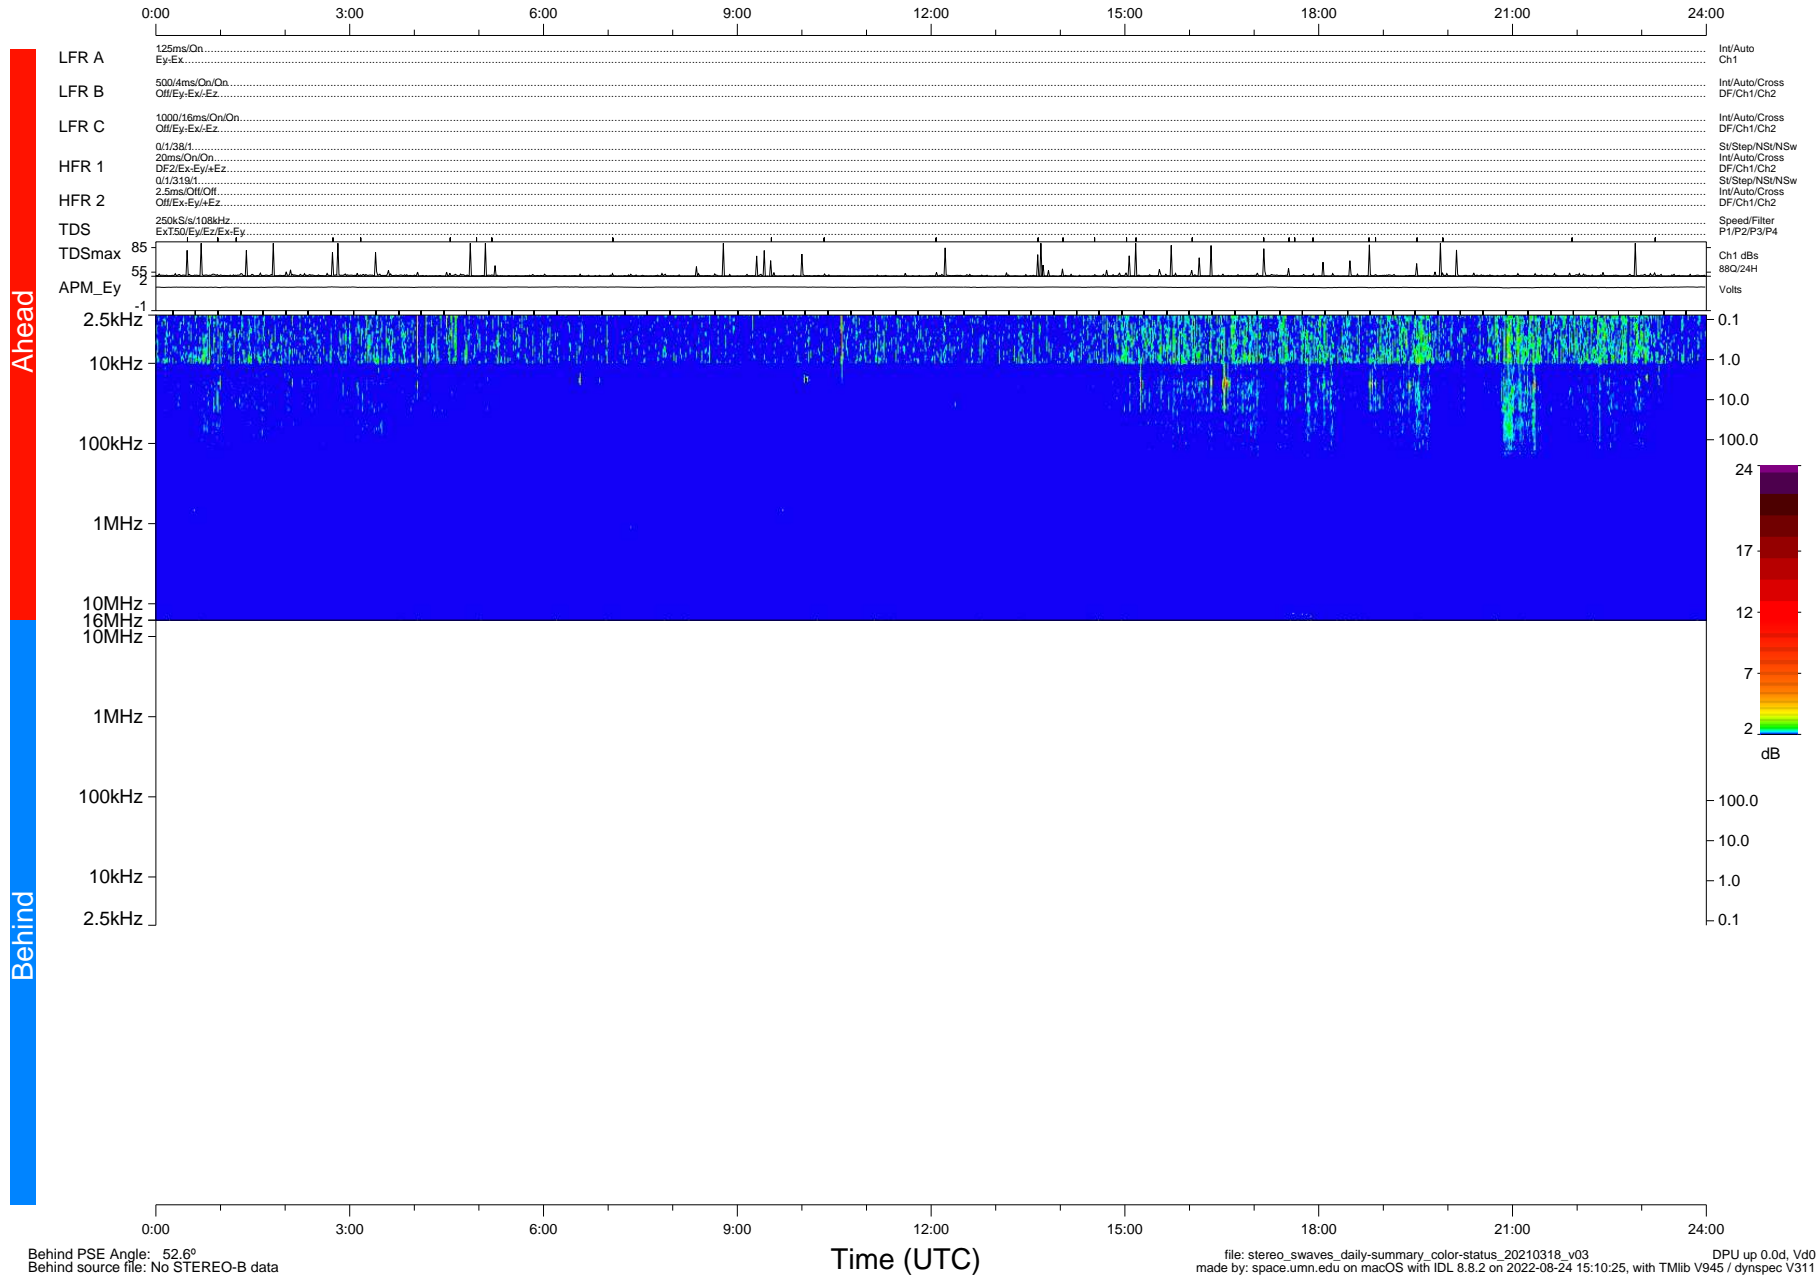

STEREO/WAVES Daily Summary - 18-Mar-2021 (DOY 077)

Ahead source file: swaves_ahead_2021_077_1_05.fin (Recovery: 100.0% HK, 89% Pkts)
Ahead PSE Angle: -55.0°

DPU up 2080.9d, V412d34

Behind PSE Angle: 52.6°
Behind source file: No STEREO-B data