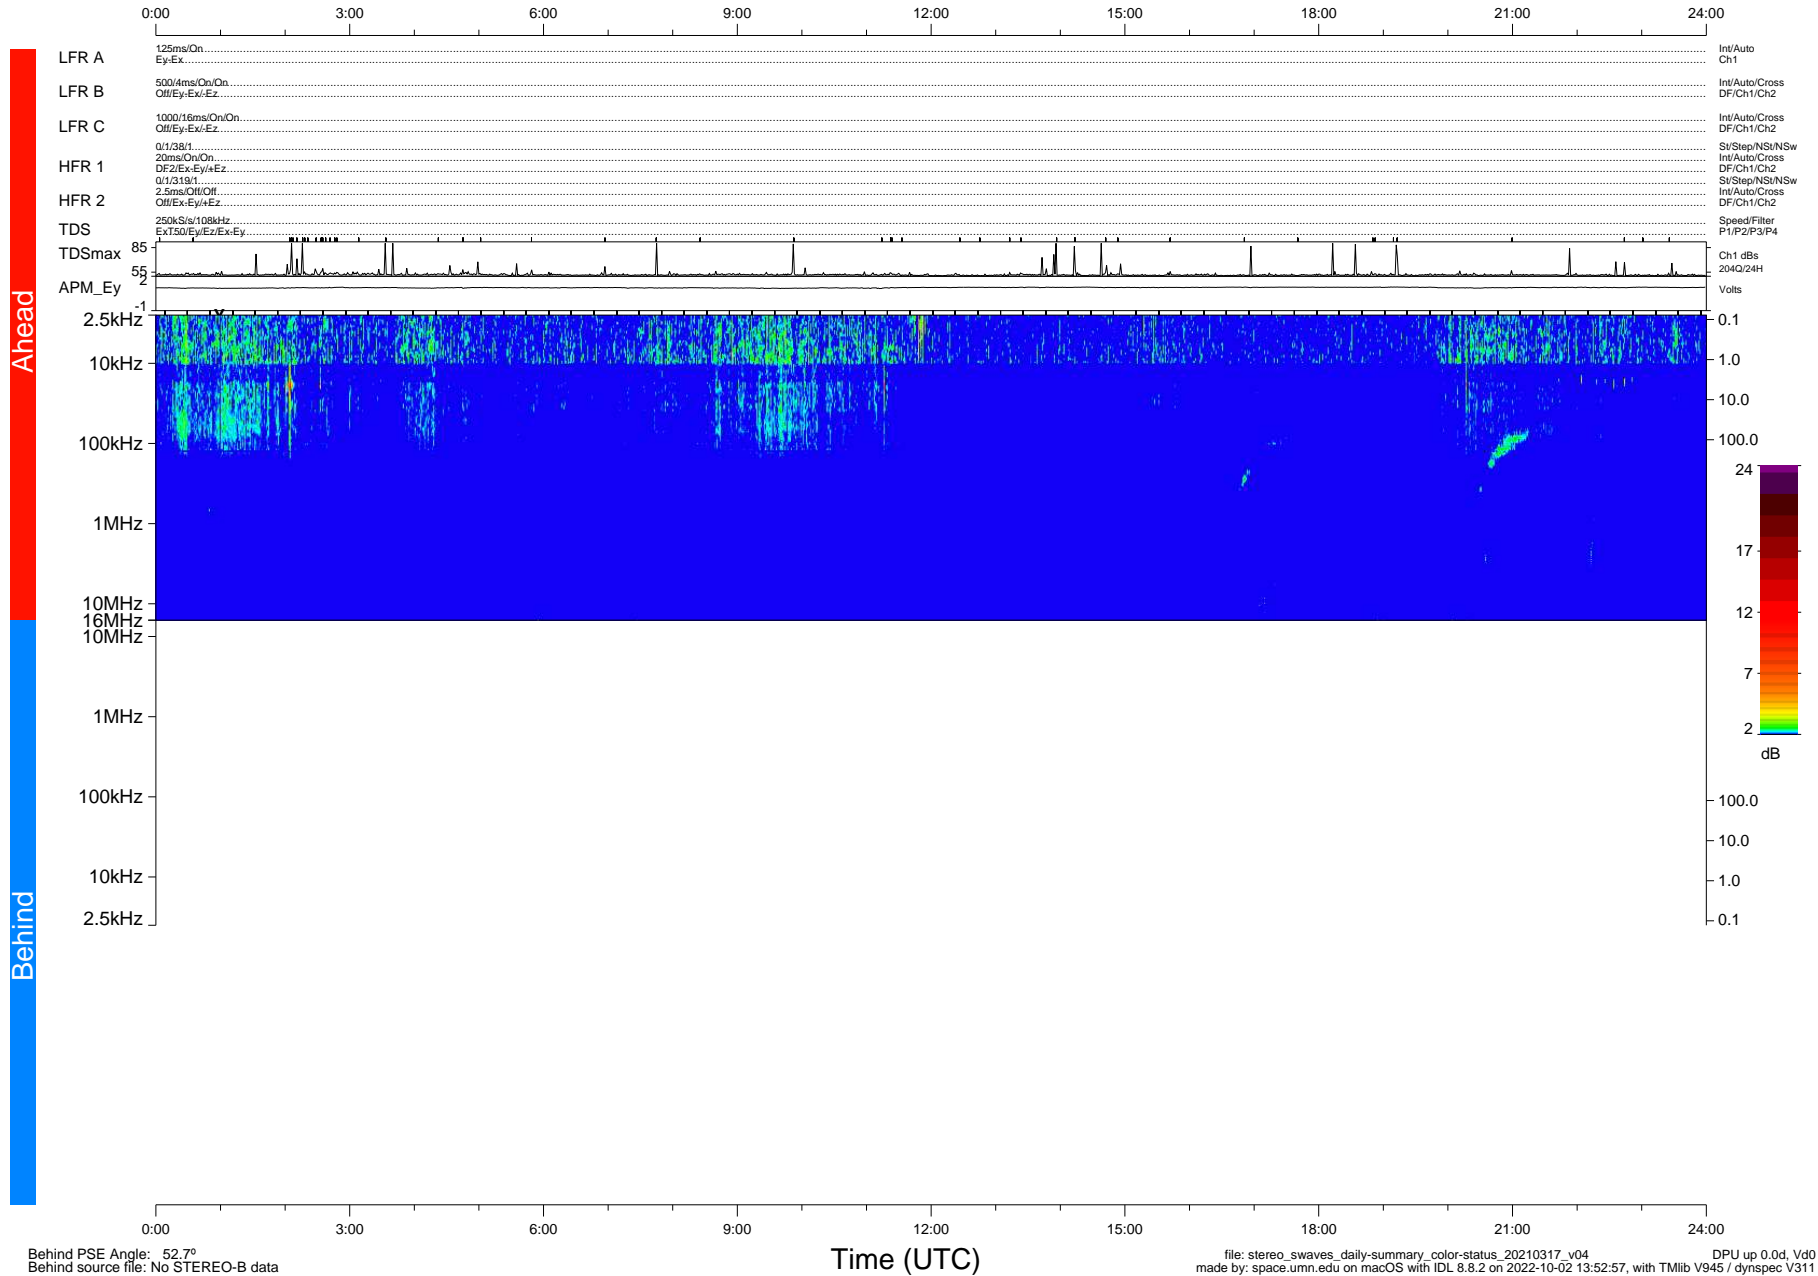

STEREO/WAVES Daily Summary - 17-Mar-2021 (DOY 076)

Ahead source file: swaves_ahead_2021_076_1_06.fin (Recovery: 100.0% HK, 106% Pkts)
 Ahead PSE Angle: -55.0°

DPU up 2079.9d, V412d34

Behind PSE Angle: 52.7°
 Behind source file: No STEREO-B data

file: stereo_swaves_daily-summary_color-status_20210317_v04
 made by: space.umn.edu on macOS with IDL 8.8.2 on 2022-10-02 13:52:57, with Tlib V945 / dynspec V311
 DPU up 0.0d, Vd0