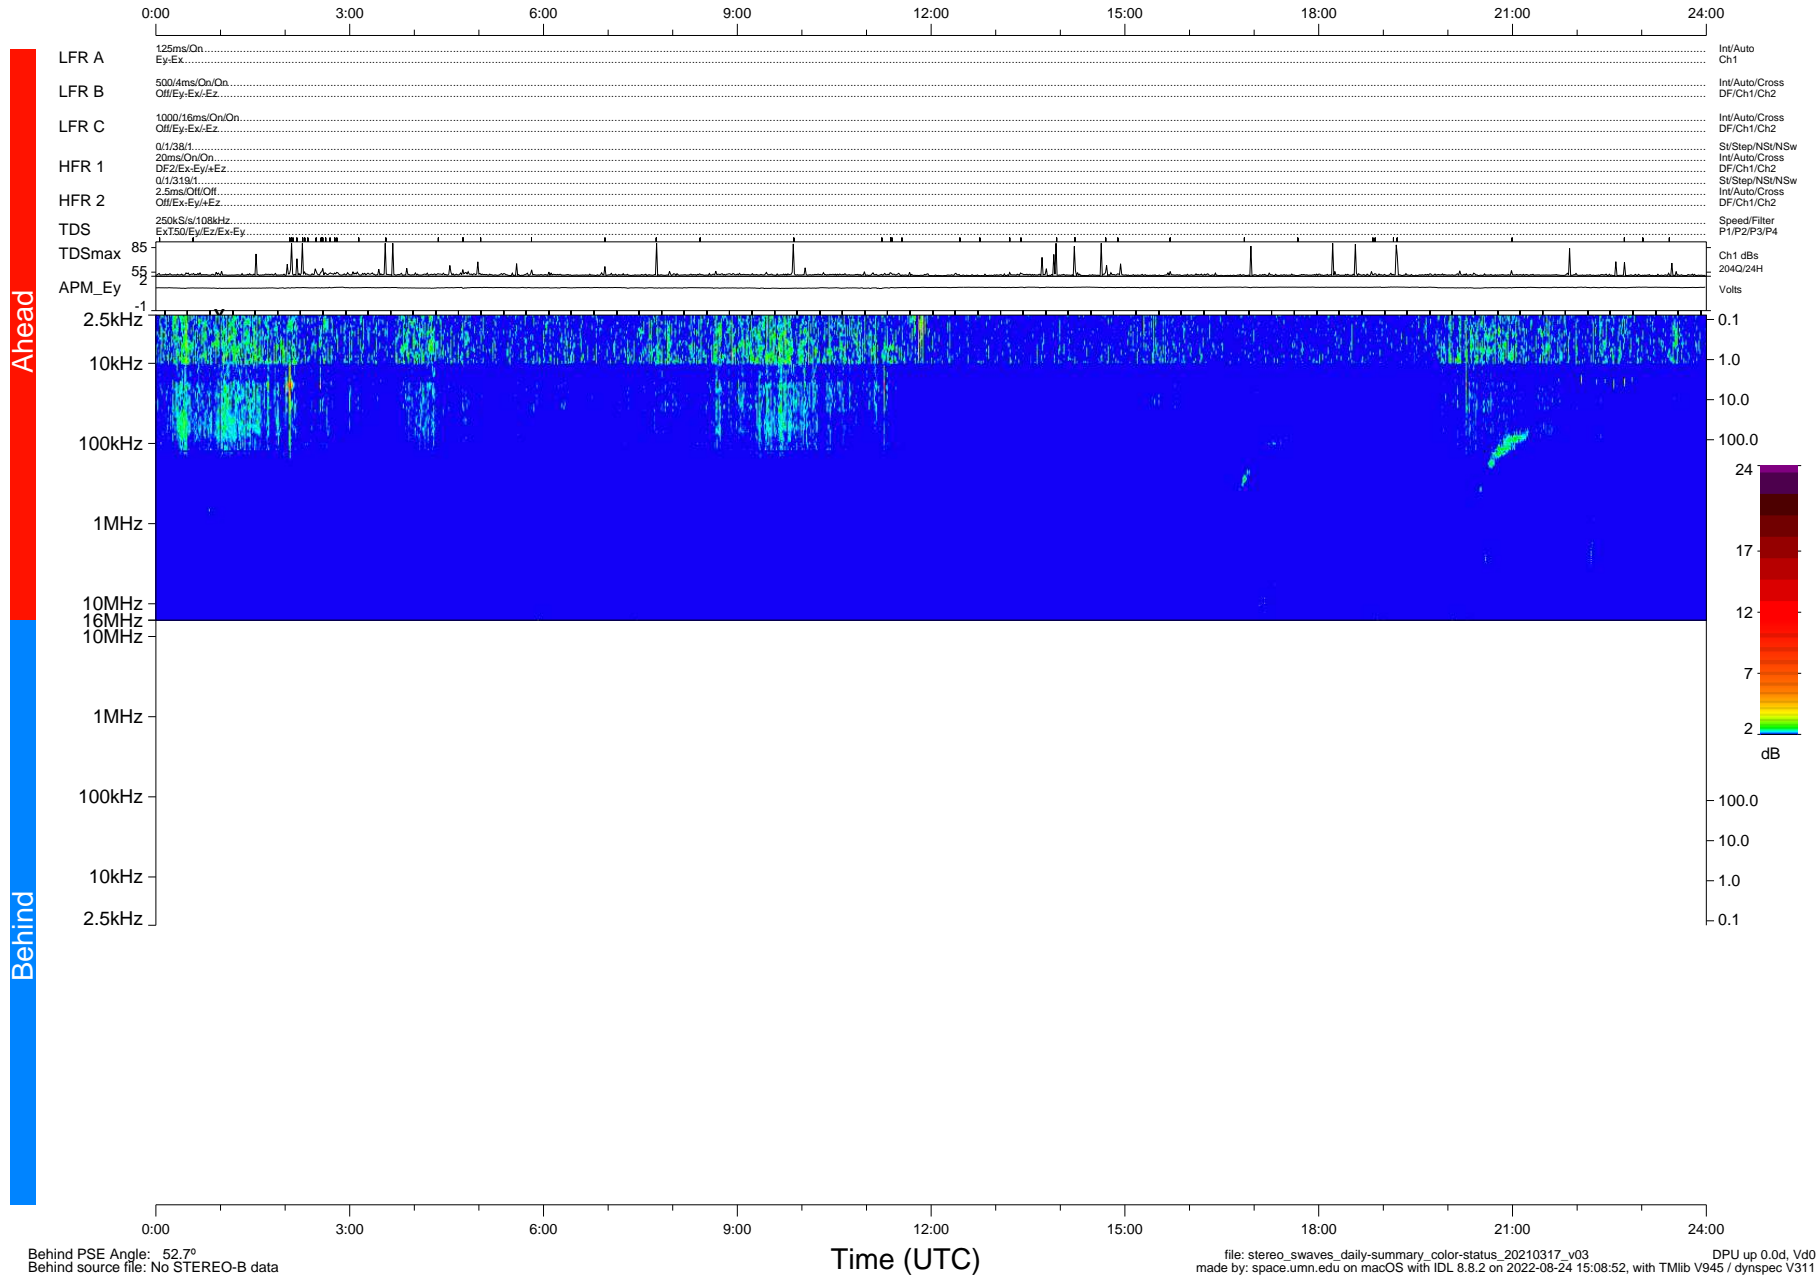

STEREO/WAVES Daily Summary - 17-Mar-2021 (DOY 076)

Ahead source file: swaves_ahead_2021_076_1_06.fin (Recovery: 100.0% HK, 106% Pkts)
Ahead PSE Angle: -55.0°

DPU up 2079.9d, V412d34

Behind PSE Angle: 52.7°
Behind source file: No STEREO-B data