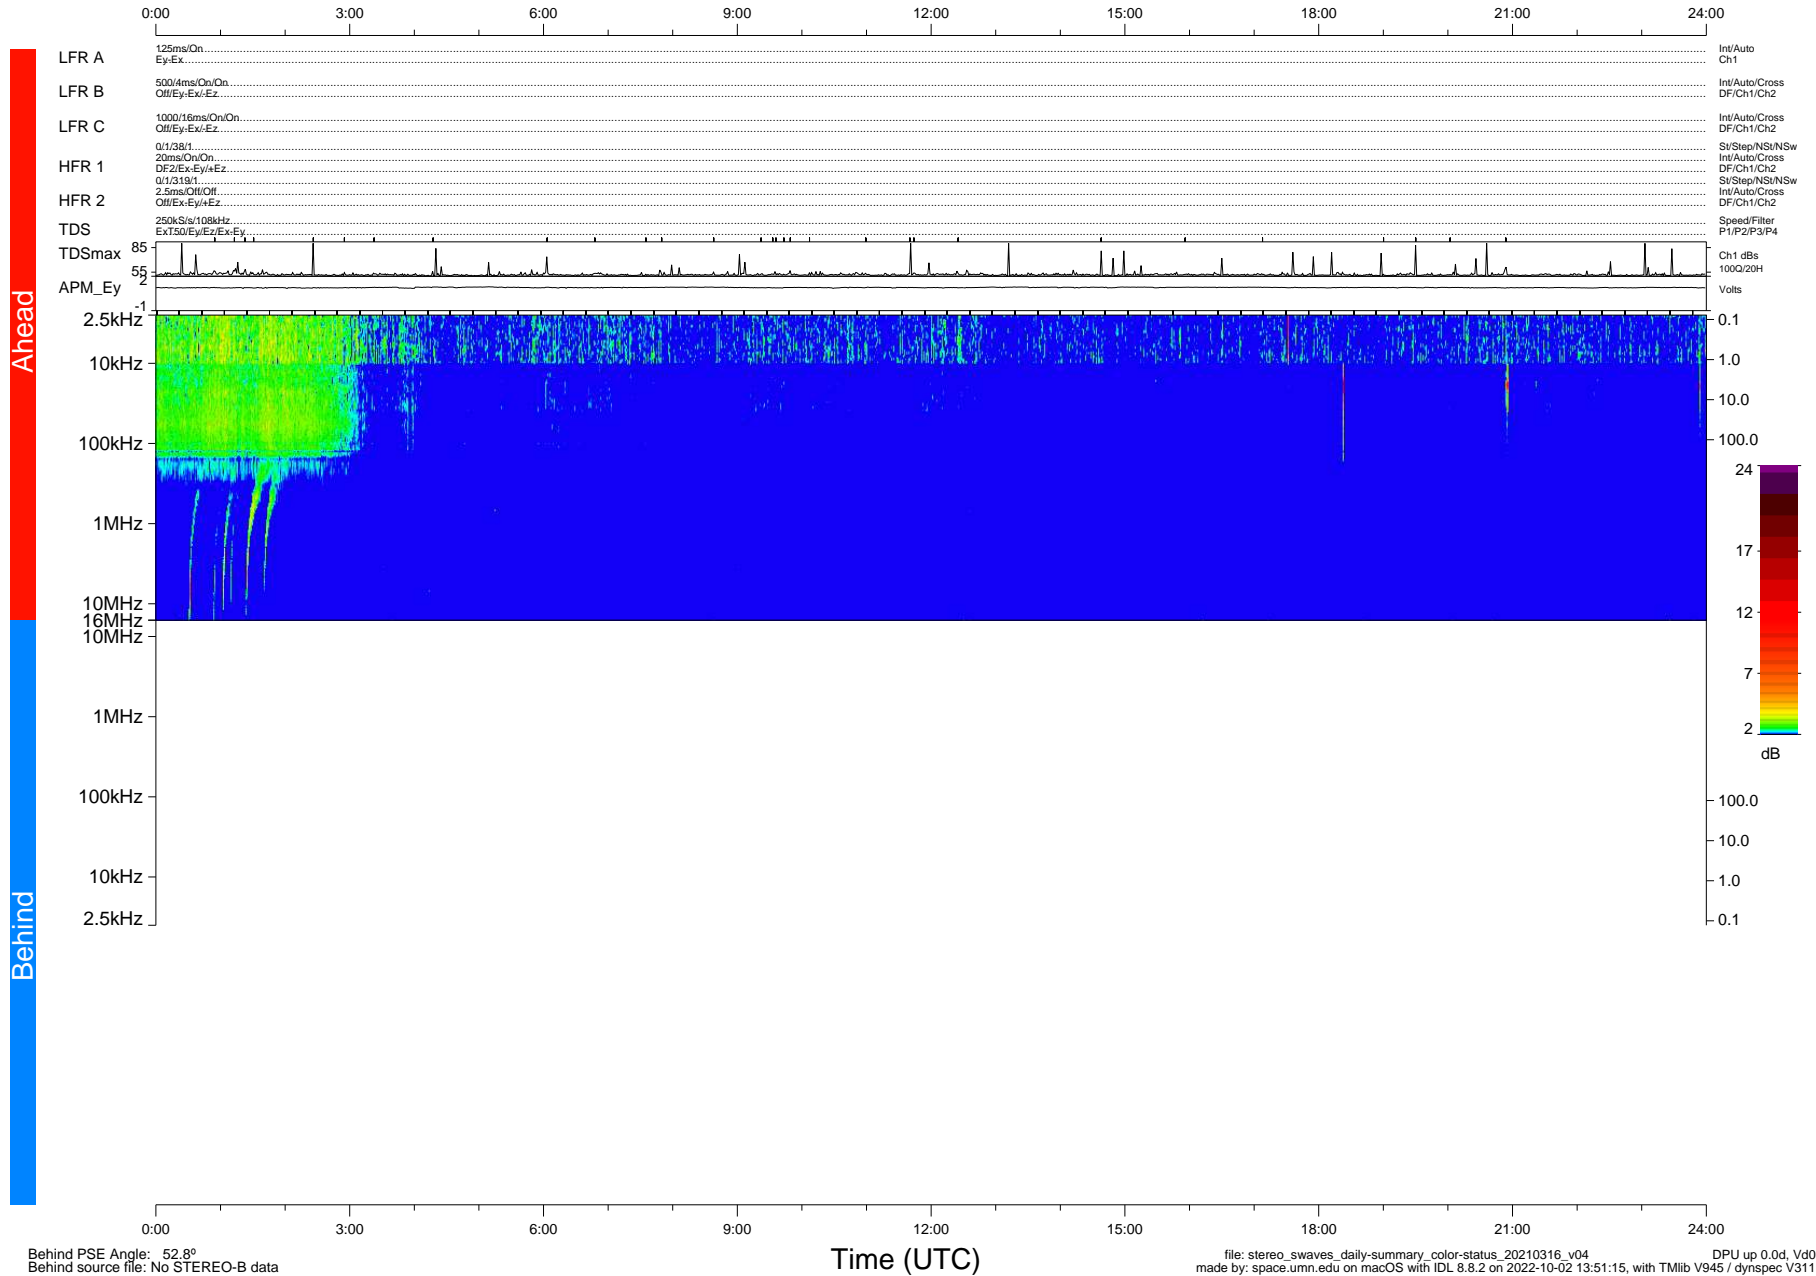

# STEREO/WAVES Daily Summary - 16-Mar-2021 (DOY 075)

Ahead source file: swaves\_ahead\_2021\_075\_1\_06.fin (Recovery: 100.0% HK, 90% Pkts)  
 Ahead PSE Angle: -55.0°

DPU up 2078.9d, V412d34

Behind PSE Angle: 52.8°  
 Behind source file: No STEREO-B data

file: stereo\_swaves\_daily-summary\_color-status\_20210316\_v04  
 DPU up 0.0d, V40  
 made by: space.umn.edu on macOS with IDL 8.8.2 on 2022-10-02 13:51:15, with TLib V945 / dynspec V311