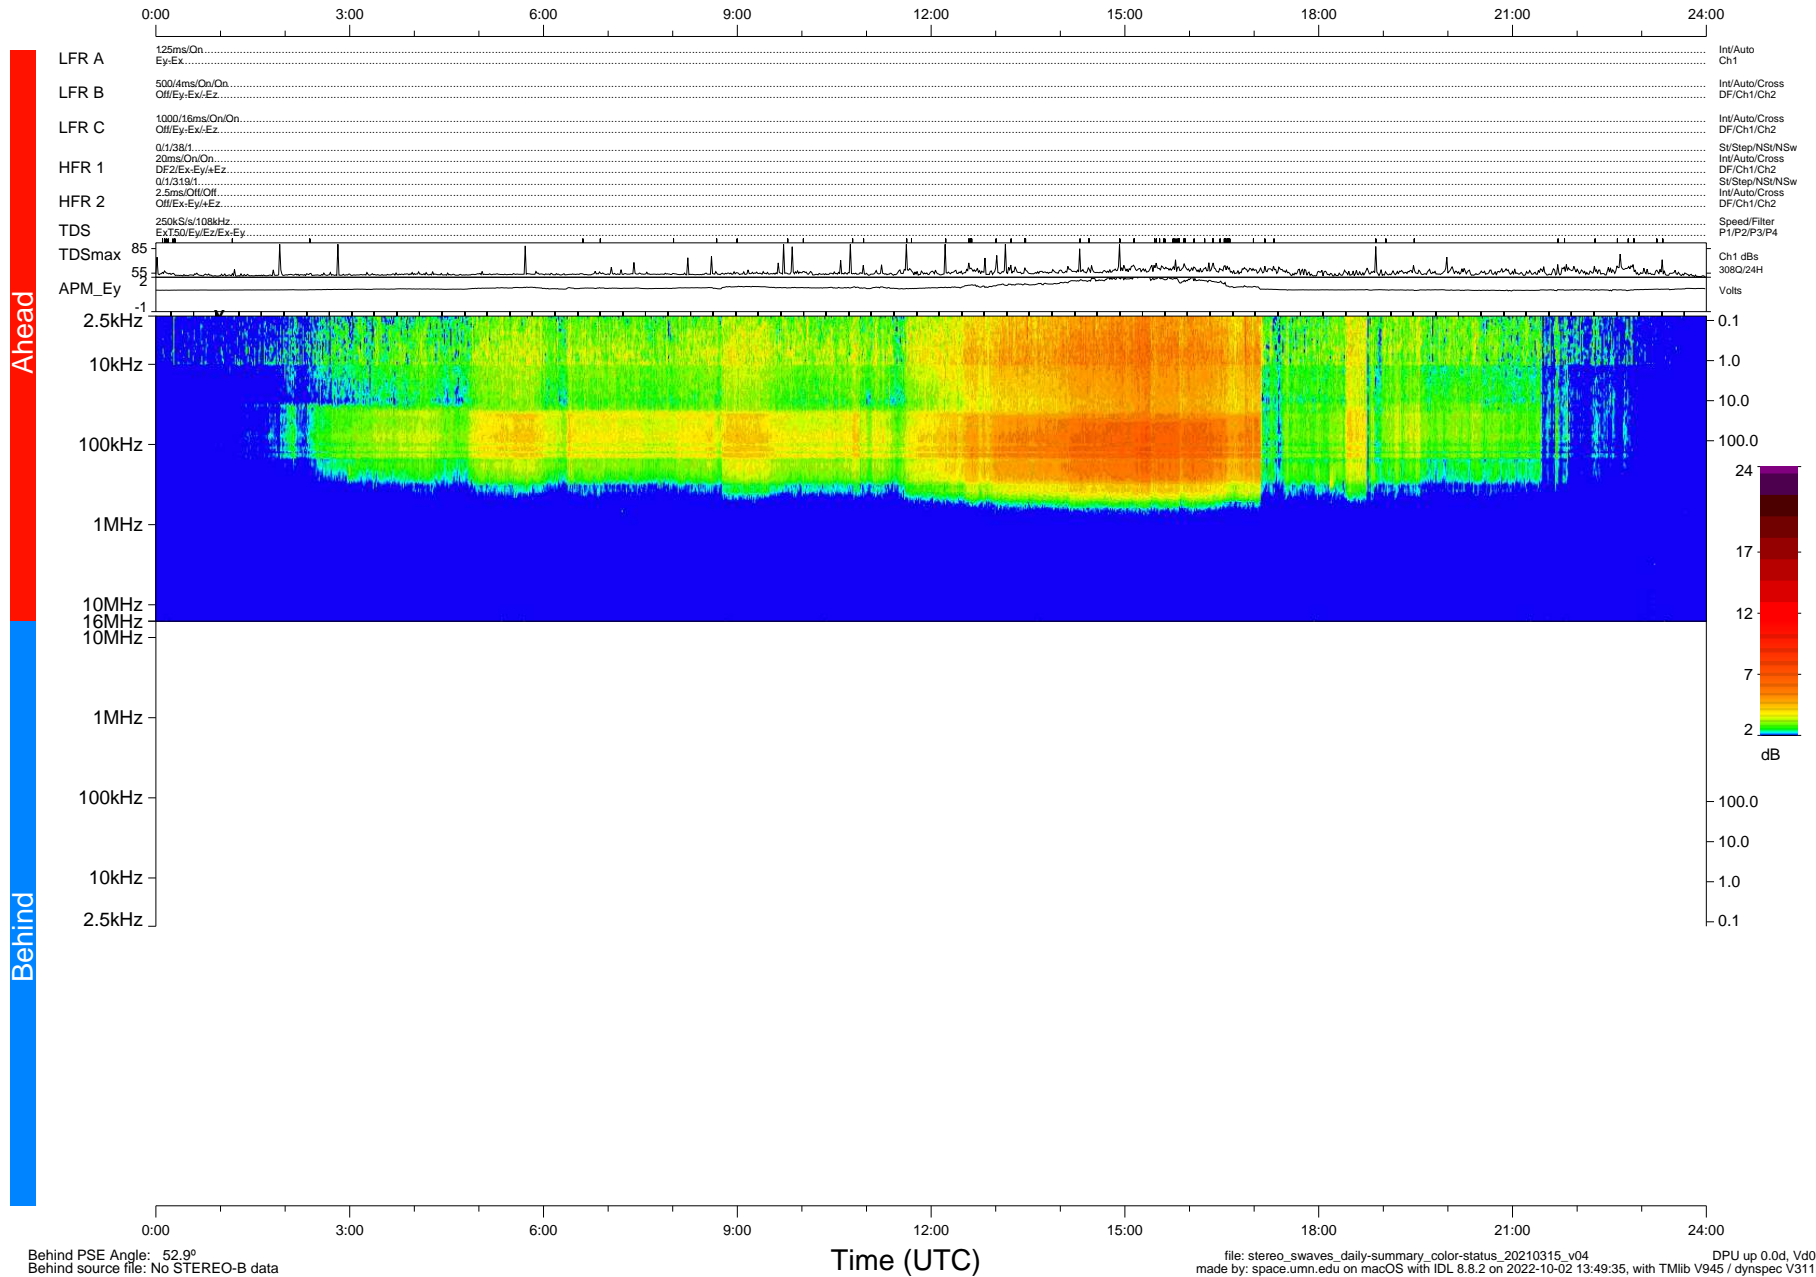

# STEREO/WAVES Daily Summary - 15-Mar-2021 (DOY 074)

Ahead source file: swaves\_ahead\_2021\_074\_1\_05.fin (Recovery: 100.0% HK, 121% Pkts)  
 Ahead PSE Angle: -55.1°

DPU up 2077.9d, V412d34

Behind PSE Angle: 52.9°  
 Behind source file: No STEREO-B data

file: stereo\_swaves\_daily-summary\_color-status\_20210315\_v04  
 made by: space.umn.edu on macOS with IDL 8.8.2 on 2022-10-02 13:49:35, with TLib V945 / dynspec V311  
 DPU up 0.0d, Vd0