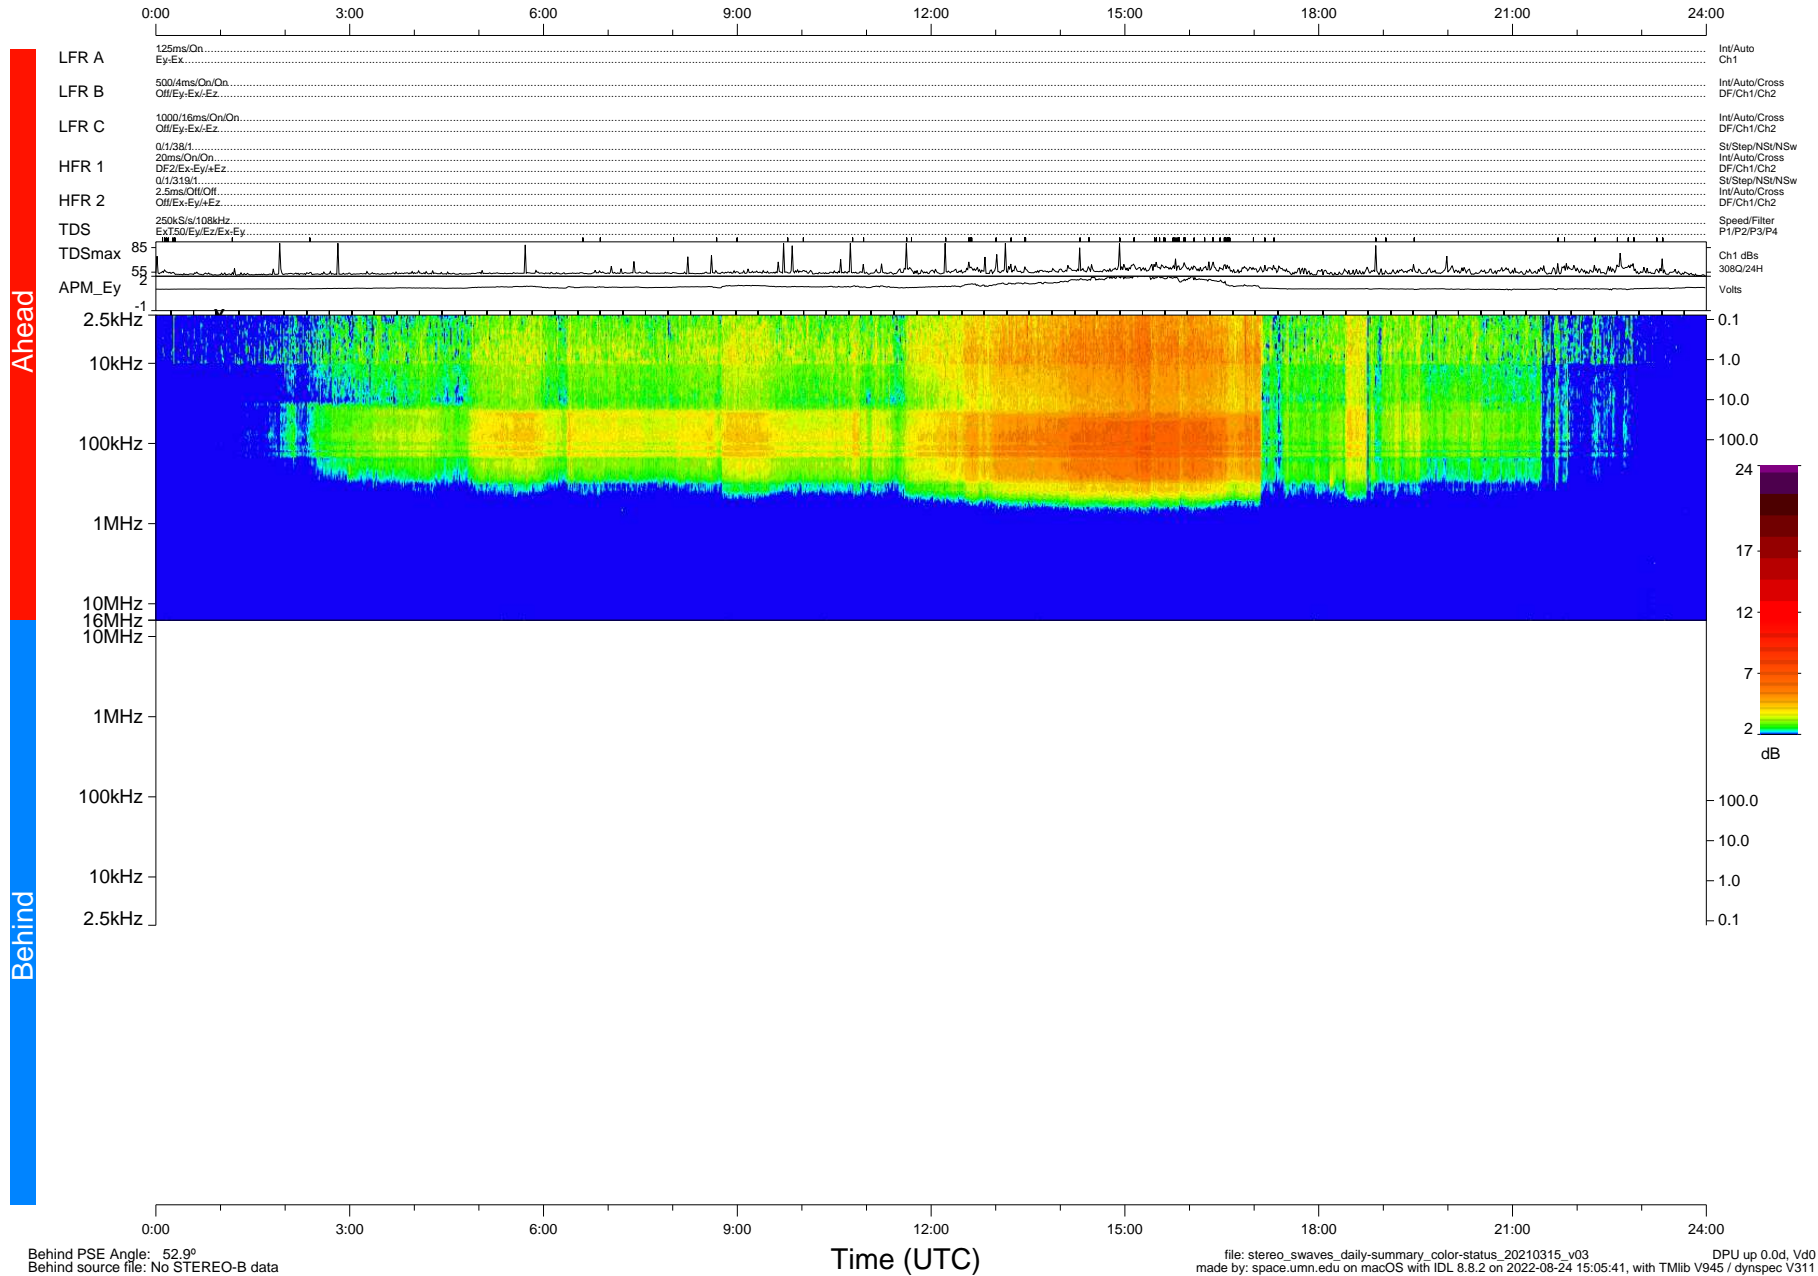

STEREO/WAVES Daily Summary - 15-Mar-2021 (DOY 074)

Ahead source file: swaves_ahead_2021_074_1_05.fin (Recovery: 100.0% HK, 121% Pkts)
 Ahead PSE Angle: -55.1°

DPU up 2077.9d, V412d34

Behind PSE Angle: 52.9°
 Behind source file: No STEREO-B data

Time (UTC)

file: stereo_swaves_daily-summary_color-status_20210315_v03 DPU up 0.0d, Vd0
 made by: space.umn.edu on macOS with IDL 8.8.2 on 2022-08-24 15:05:41, with TMLib V945 / dynspec V311