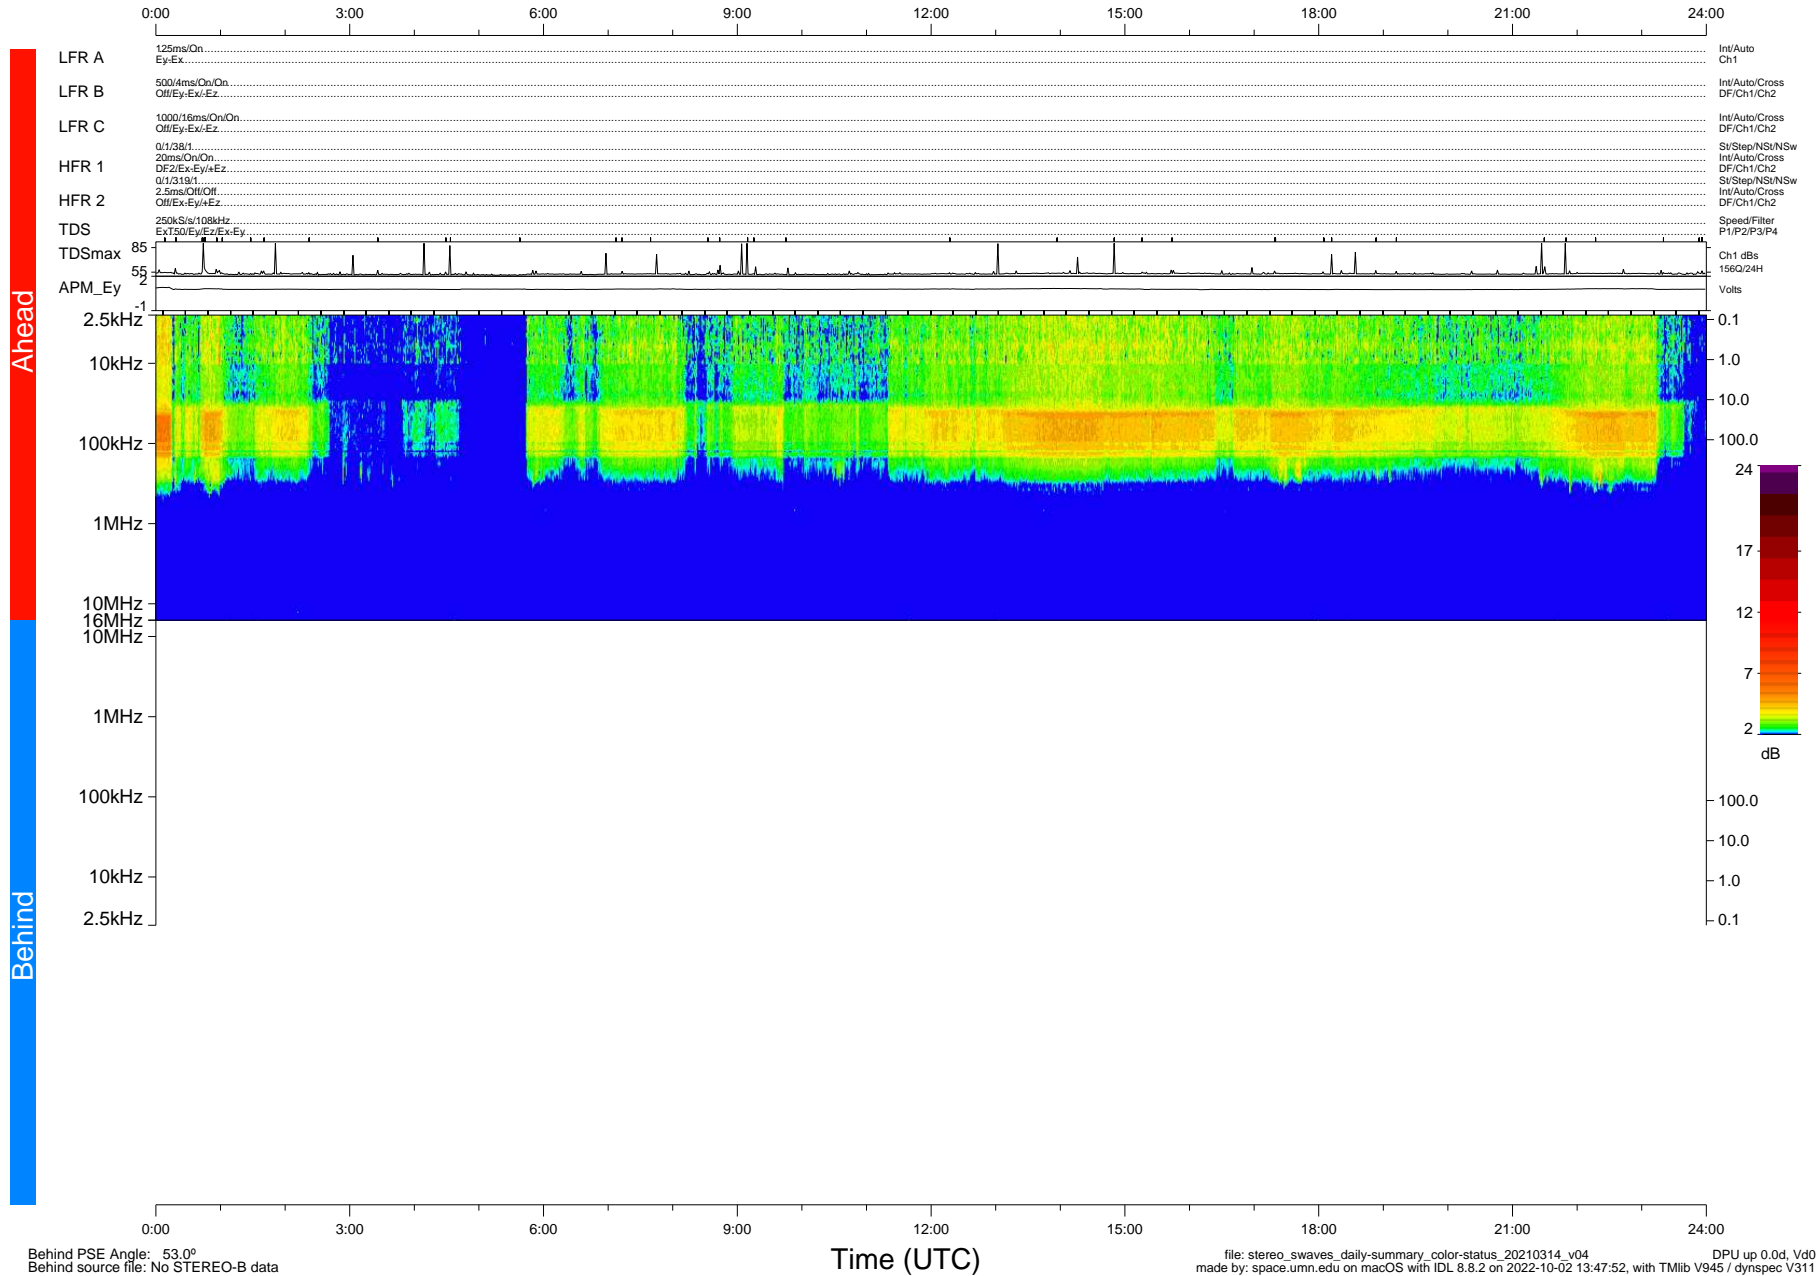

STEREO/WAVES Daily Summary - 14-Mar-2021 (DOY 073)

Ahead source file: swaves_ahead_2021_073_1_05.fin (Recovery: 100.0% HK, 99% Pkts)
Ahead PSE Angle: -55.1°

DPU up 2076.9d, V412d34

Behind PSE Angle: 53.0°
Behind source file: No STEREO-B data