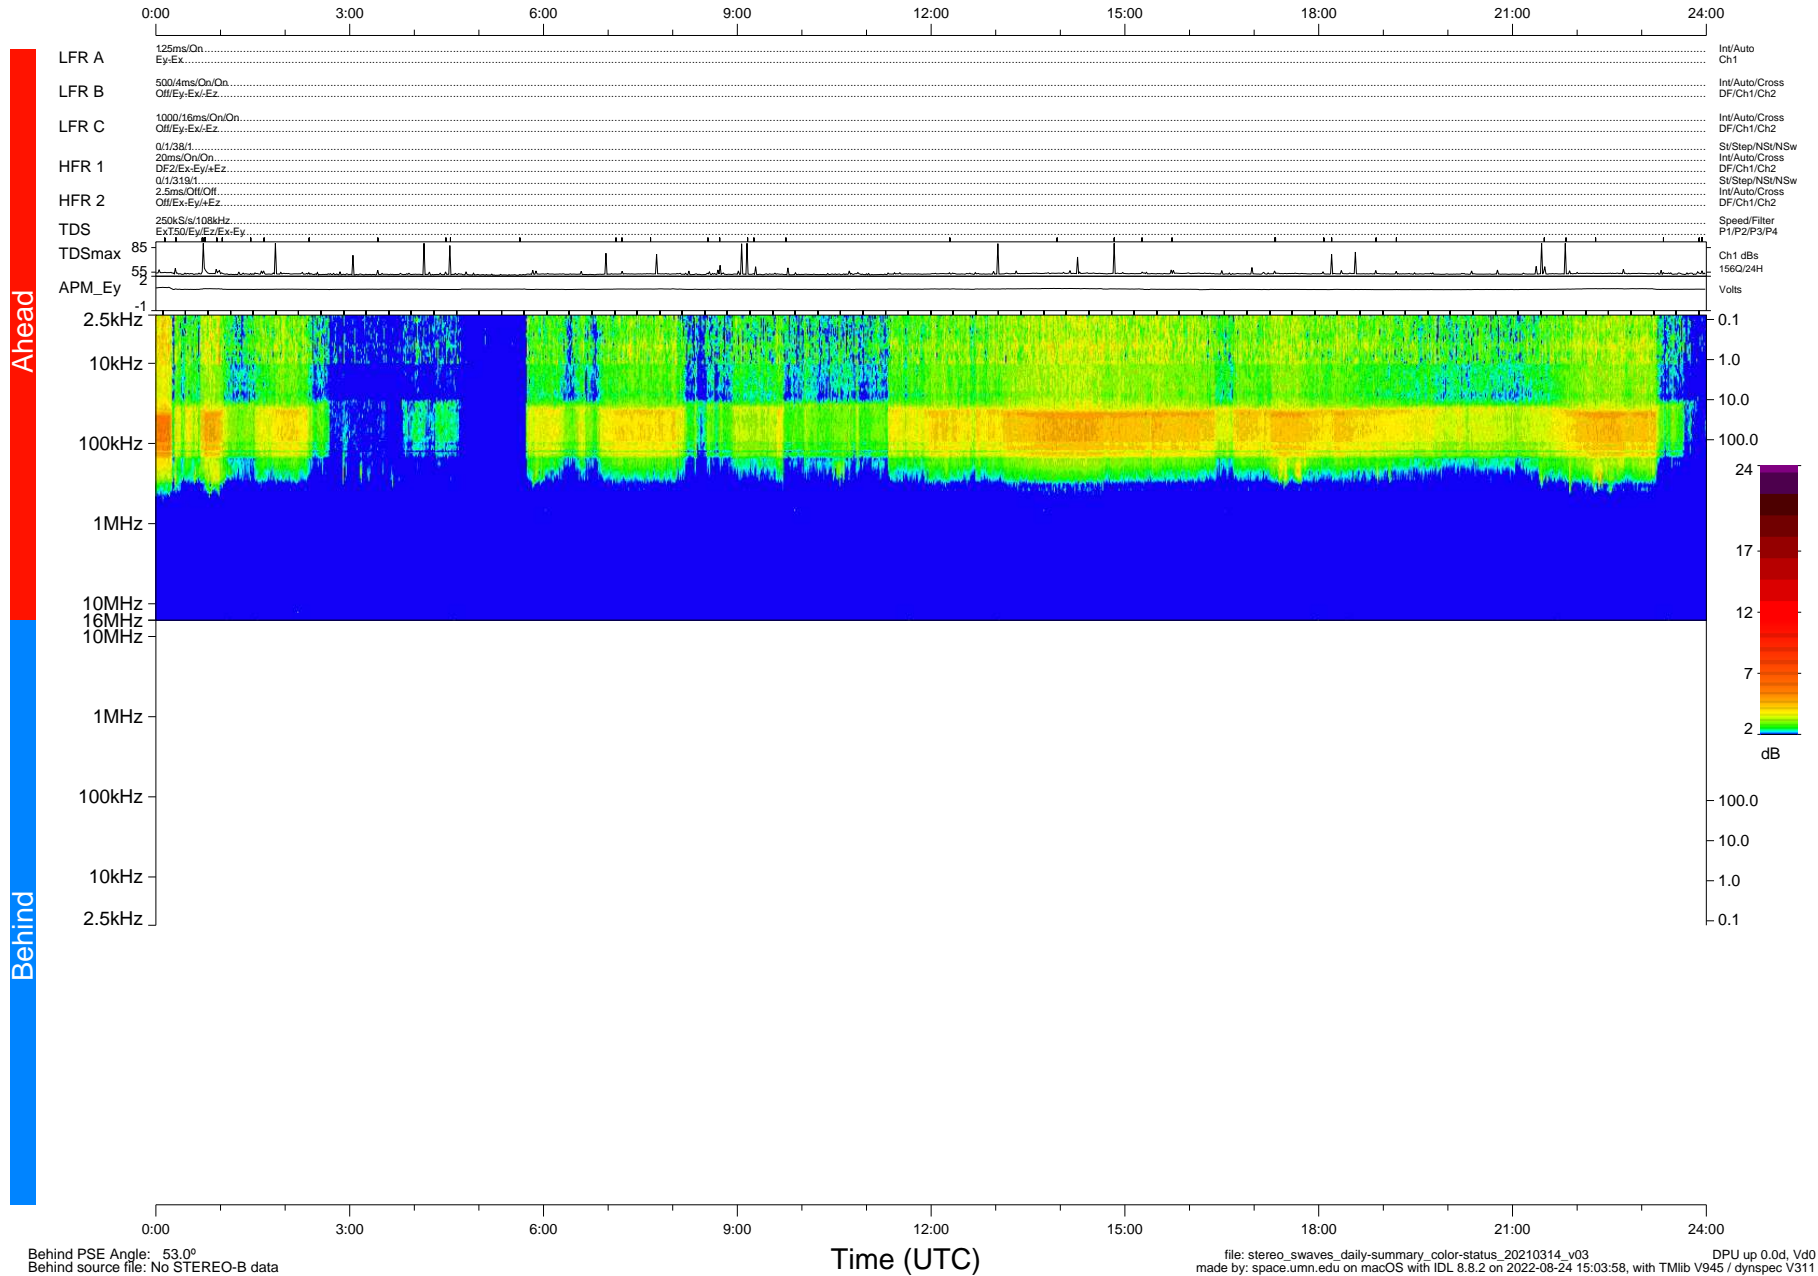

STEREO/WAVES Daily Summary - 14-Mar-2021 (DOY 073)

Ahead source file: swaves_ahead_2021_073_1_05.fin (Recovery: 100.0% HK, 99% Pkts)
 Ahead PSE Angle: -55.1°

DPU up 2076.9d, V412d34

Behind PSE Angle: 53.0°
 Behind source file: No STEREO-B data

Time (UTC)

file: stereo_swaves_daily-summary_color-status_20210314_v03
 made by: space.umn.edu on macOS with IDL 8.8.2 on 2022-08-24 15:03:58, with Tlib V945 / dynspec V311
 DPU up 0.0d, Vd0