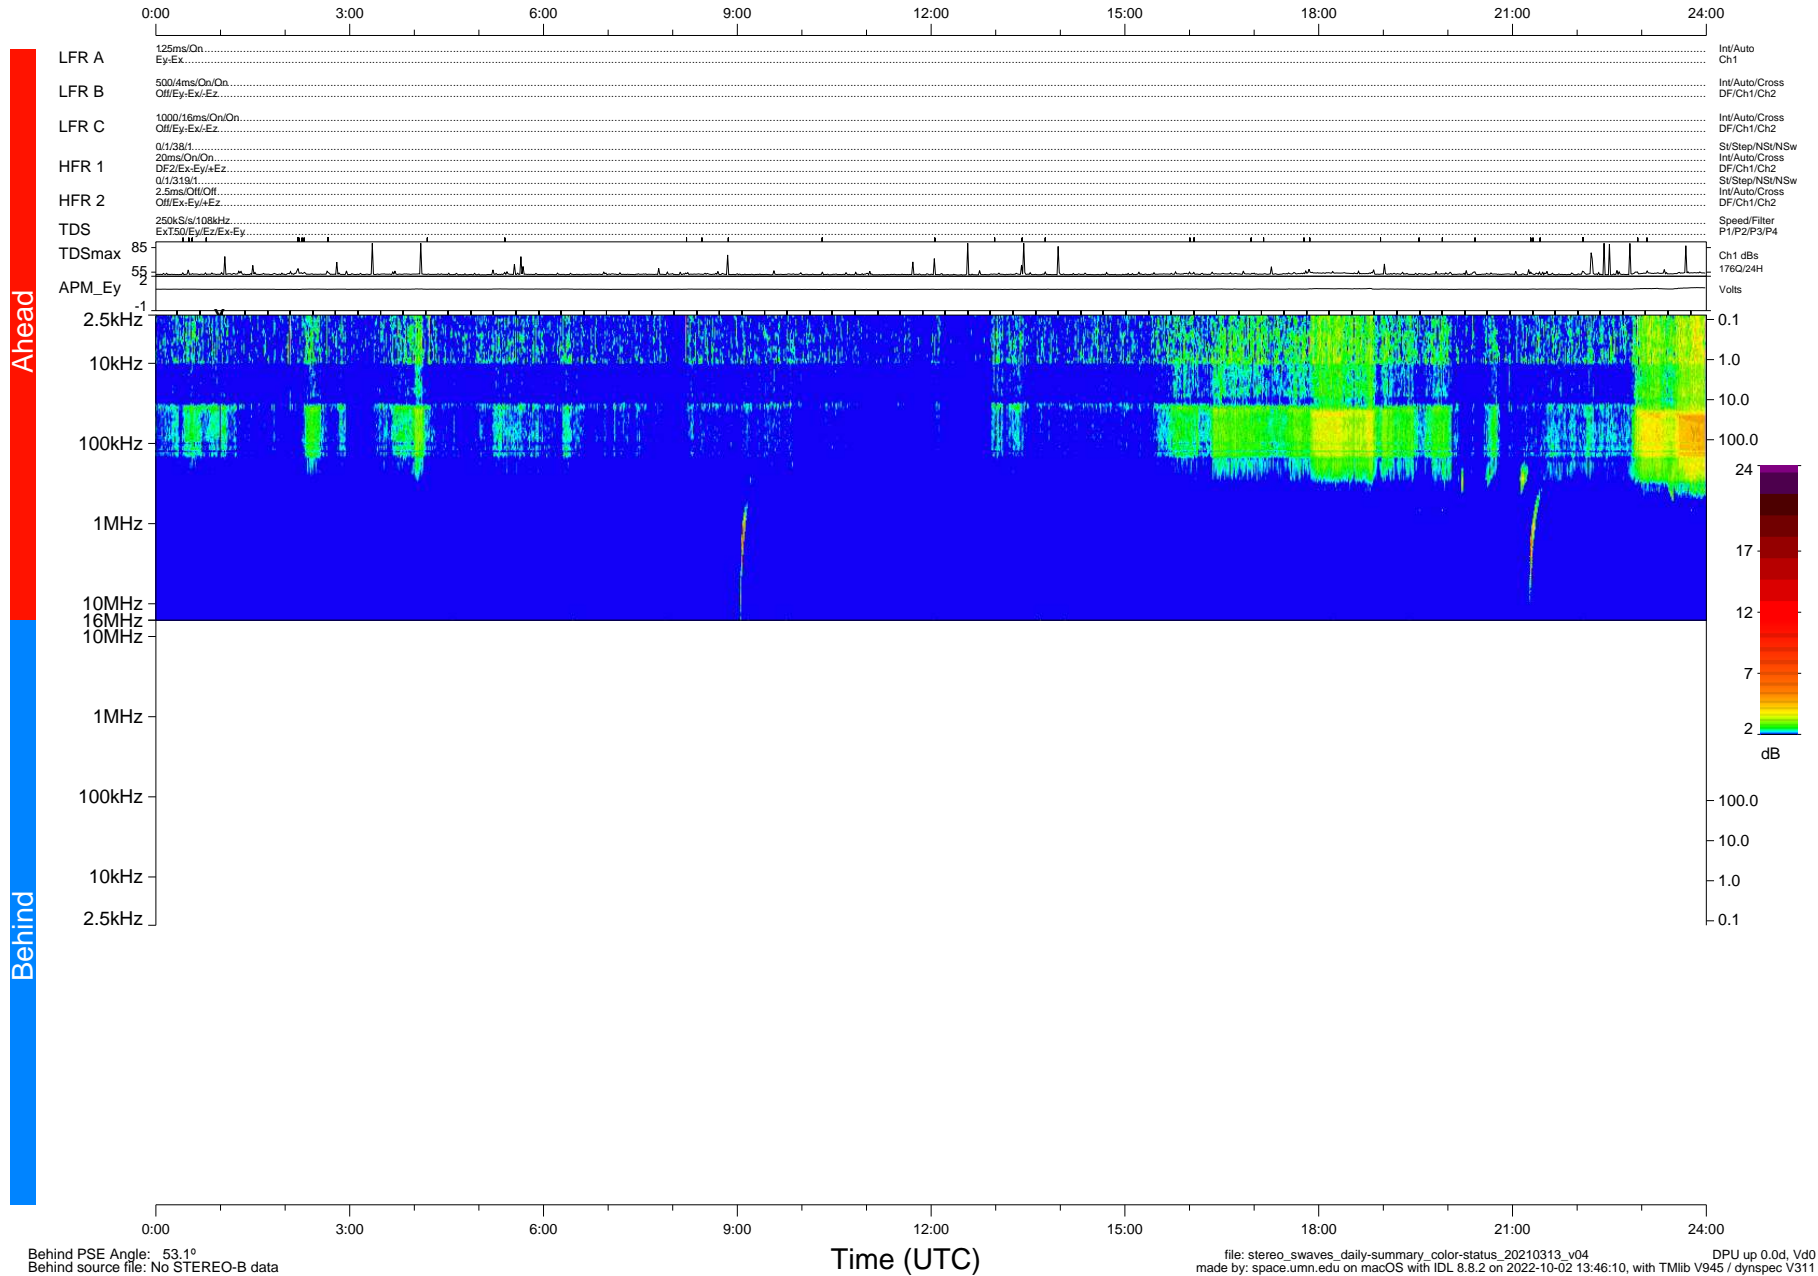

STEREO/WAVES Daily Summary - 13-Mar-2021 (DOY 072)

Ahead source file: swaves_ahead_2021_072_1_05.fin (Recovery: 100.0% HK, 102% Pkts)
Ahead PSE Angle: -55.1°

DPU up 2075.9d, V412d34

Behind PSE Angle: 53.1°
Behind source file: No STEREO-B data