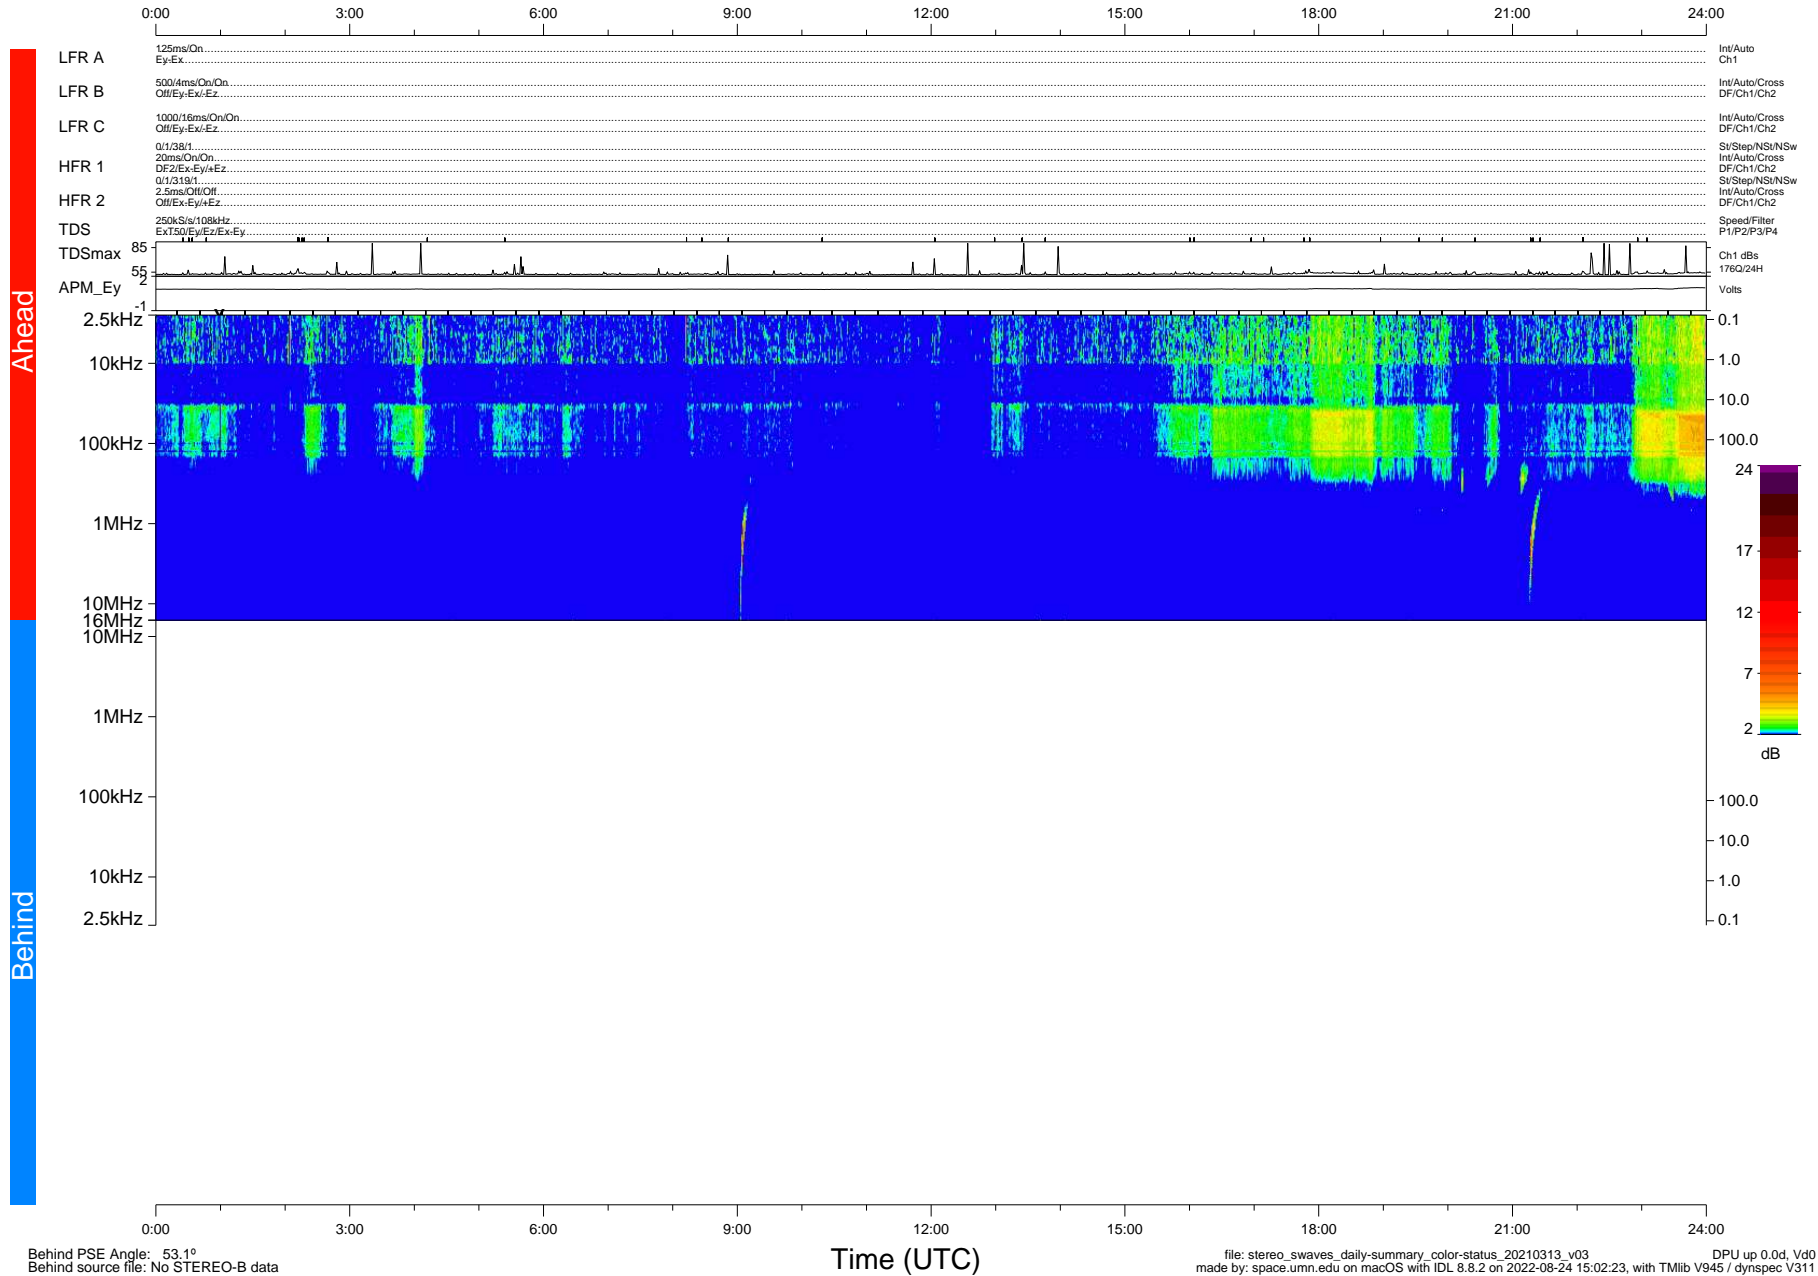

STEREO/WAVES Daily Summary - 13-Mar-2021 (DOY 072)

Ahead source file: swaves_ahead_2021_072_1_05.fin (Recovery: 100.0% HK, 102% Pkts)
 Ahead PSE Angle: -55.1°

DPU up 2075.9d, V412d34

Behind PSE Angle: 53.1°
 Behind source file: No STEREO-B data

file: stereo_swaves_daily-summary_color-status_20210313_v03
 made by: space.umn.edu on macOS with IDL 8.8.2 on 2022-08-24 15:02:23, with Tlib V945 / dynspec V311
 DPU up 0.0d, Vd0