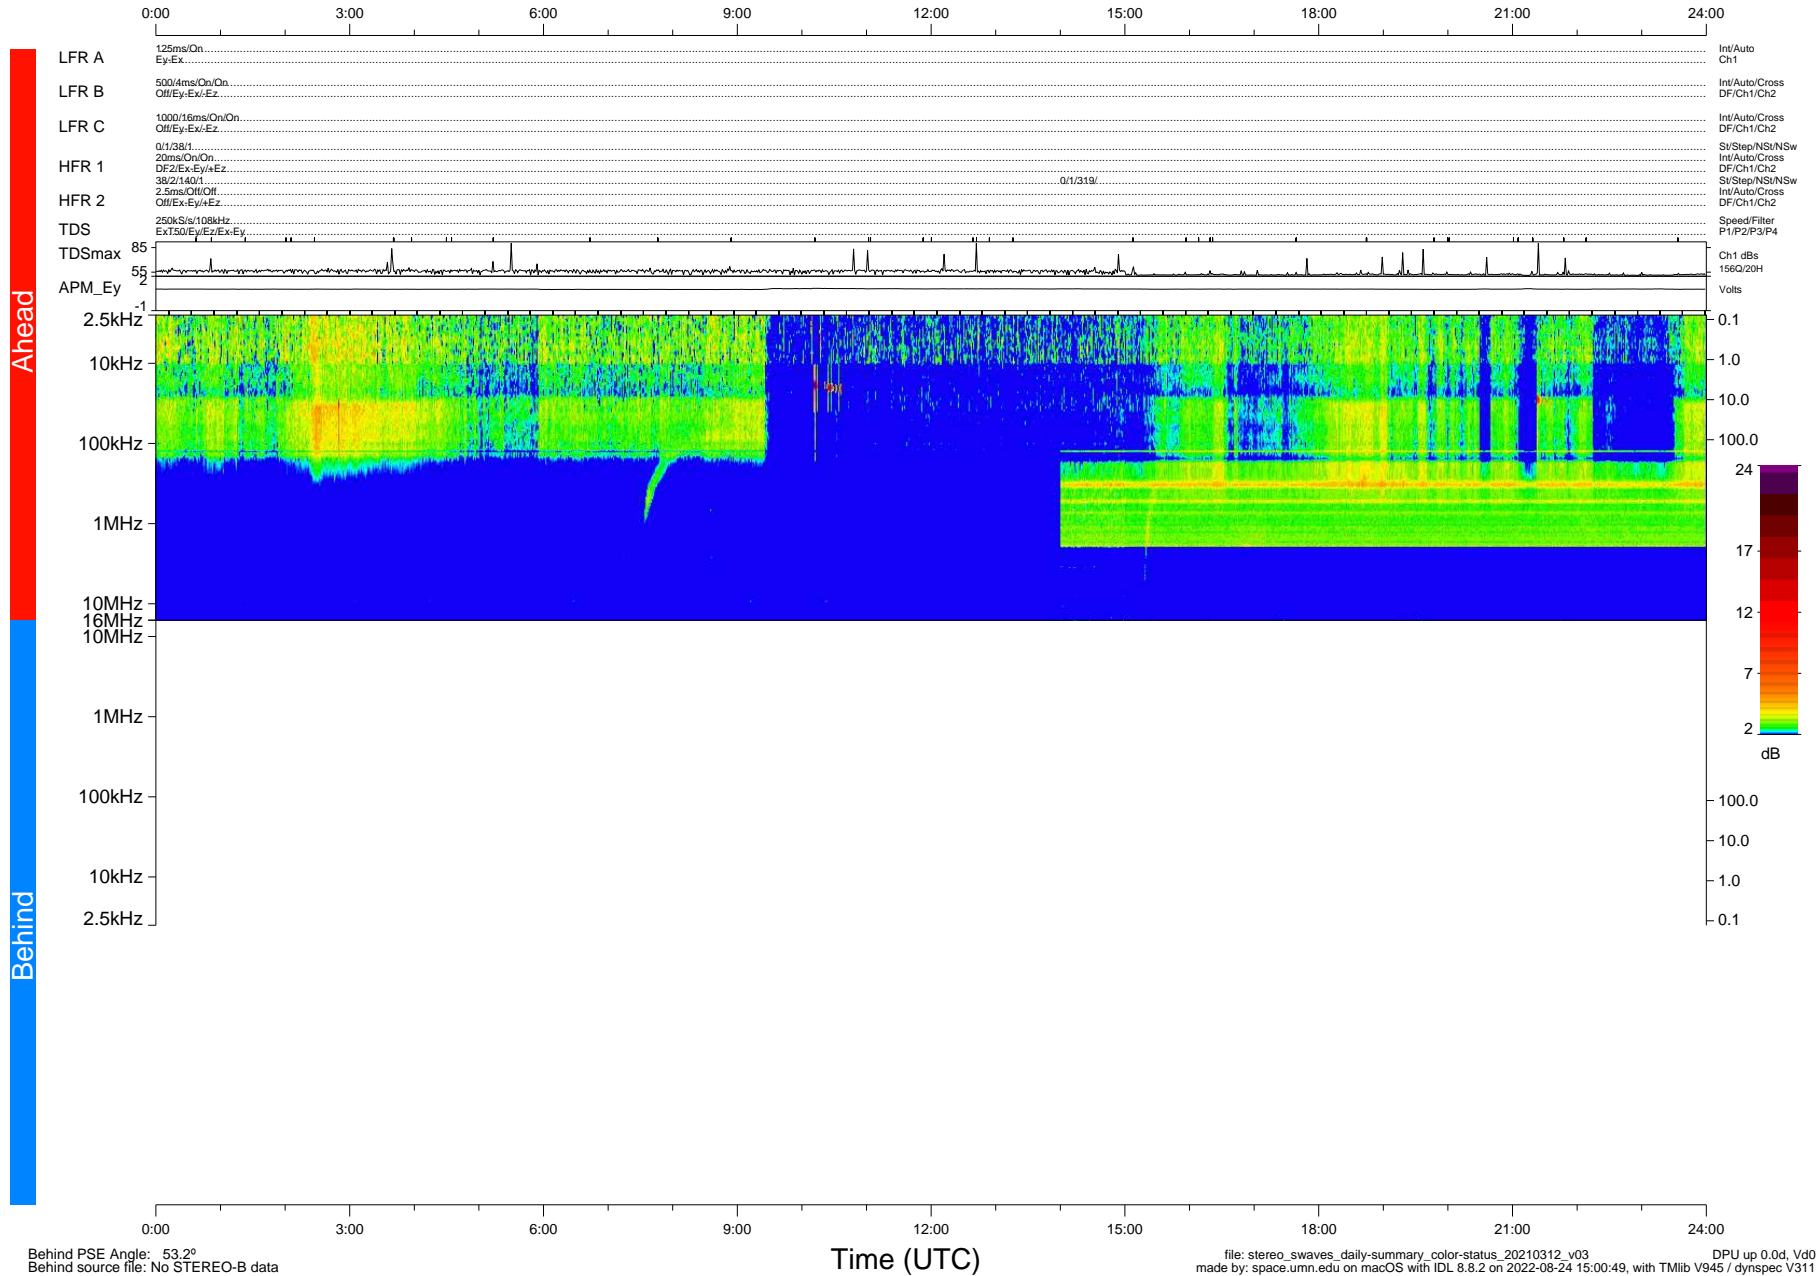

# STEREO/WAVES Daily Summary - 12-Mar-2021 (DOY 071)

Ahead source file: swaves\_ahead\_2021\_071\_1\_05.fin (Recovery: 100.0% HK, 85% Pkts)  
 Ahead PSE Angle: -55.2°

DPU up 2074.9d, V412d34

Behind PSE Angle: 53.2°  
 Behind source file: No STEREO-B data

file: stereo\_swaves\_daily-summary\_color-status\_20210312\_v03  
 made by: space.umn.edu on macOS with IDL 8.8.2 on 2022-08-24 15:00:49, with Tlib V945 / dynspec V311  
 DPU up 0.0d, Vd0