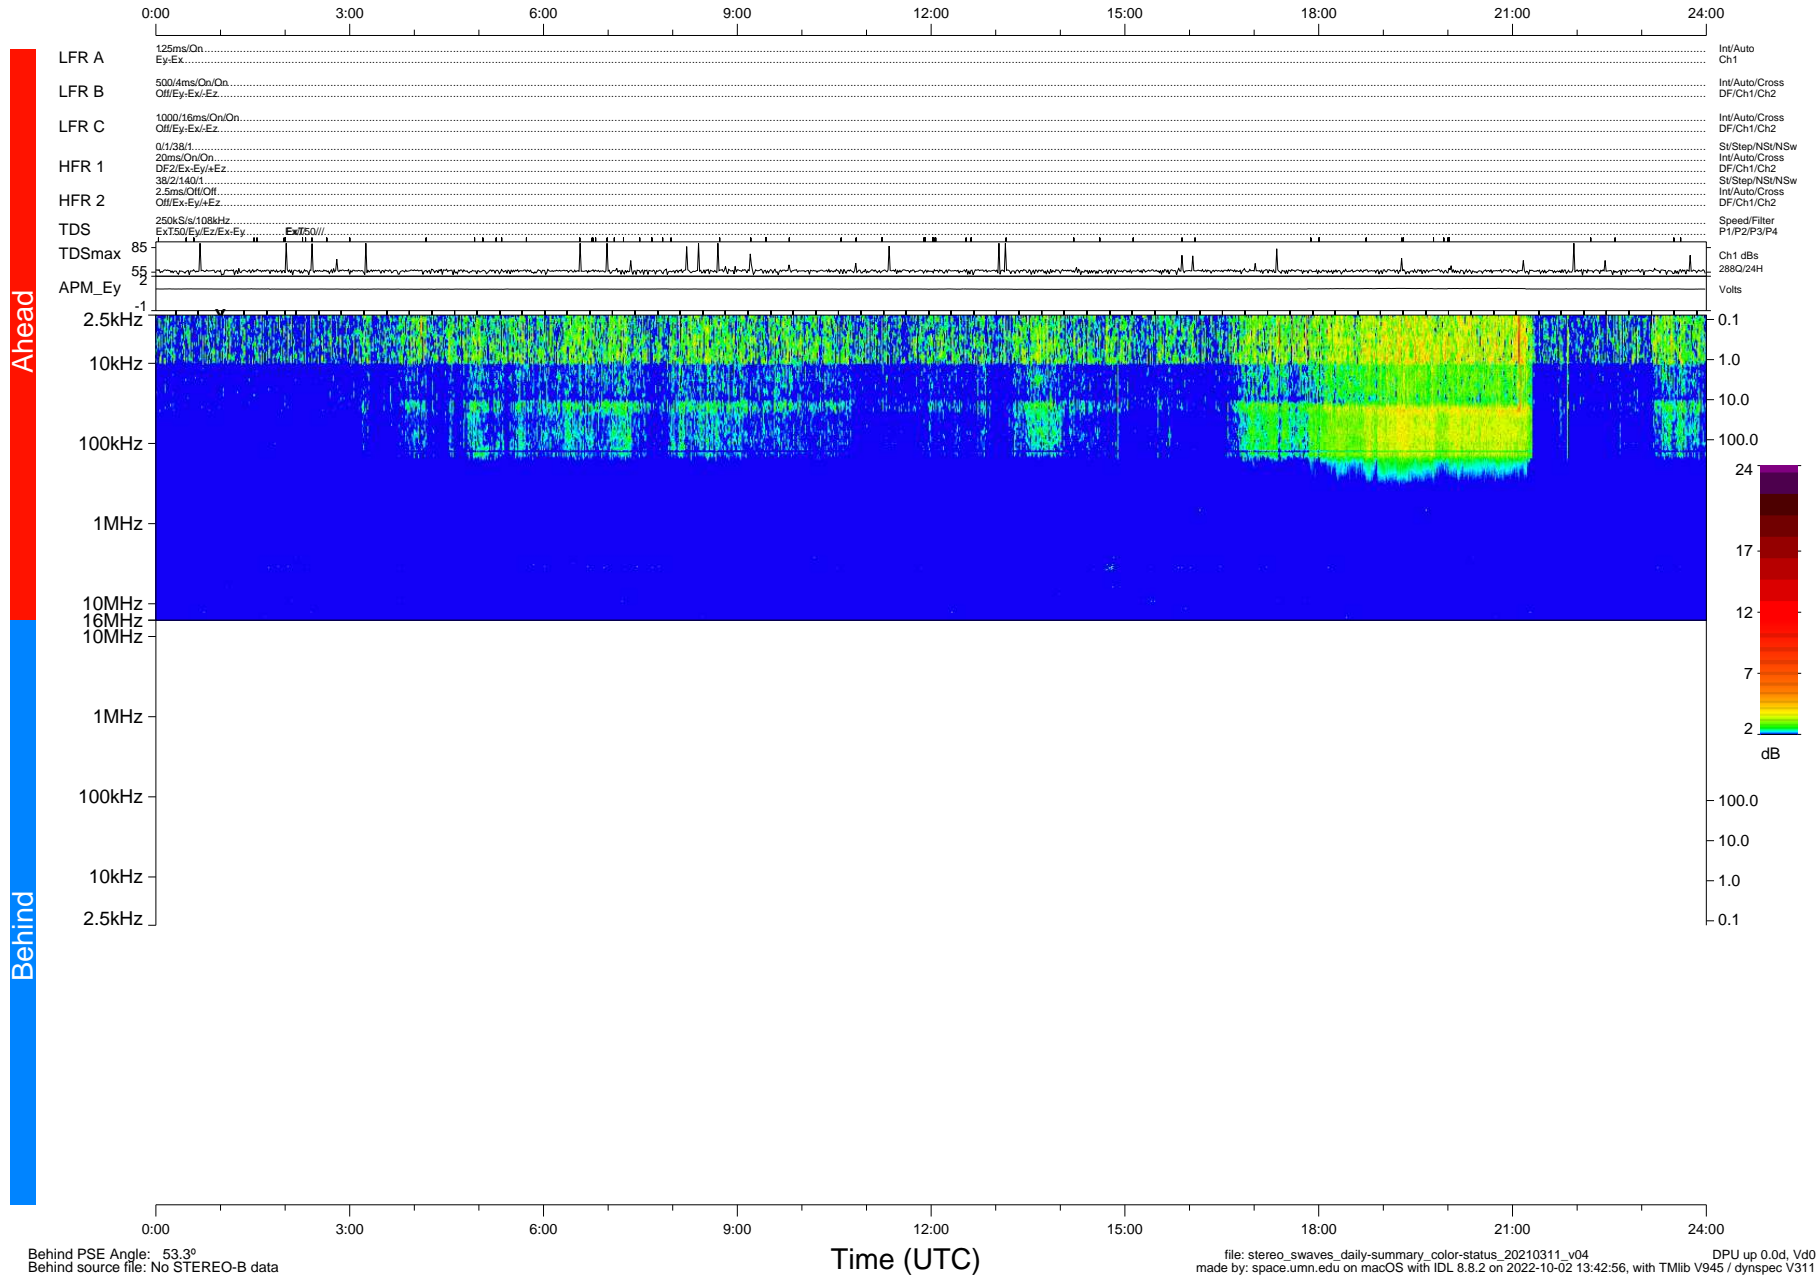

STEREO/WAVES Daily Summary - 11-Mar-2021 (DOY 070)

Ahead source file: swaves_ahead_2021_070_1_05.fin (Recovery: 100.1% HK, 96% Pkts)
 Ahead PSE Angle: -55.2°

DPU up 2073.9d, V412d32

Behind PSE Angle: 53.3°
 Behind source file: No STEREO-B data

file: stereo_swaves_daily-summary_color-status_20210311_v04
 made by: space.umn.edu on macOS with IDL 8.8.2 on 2022-10-02 13:42:56, with Tlib V945 / dynspec V311
 DPU up 0.0d, Vd0