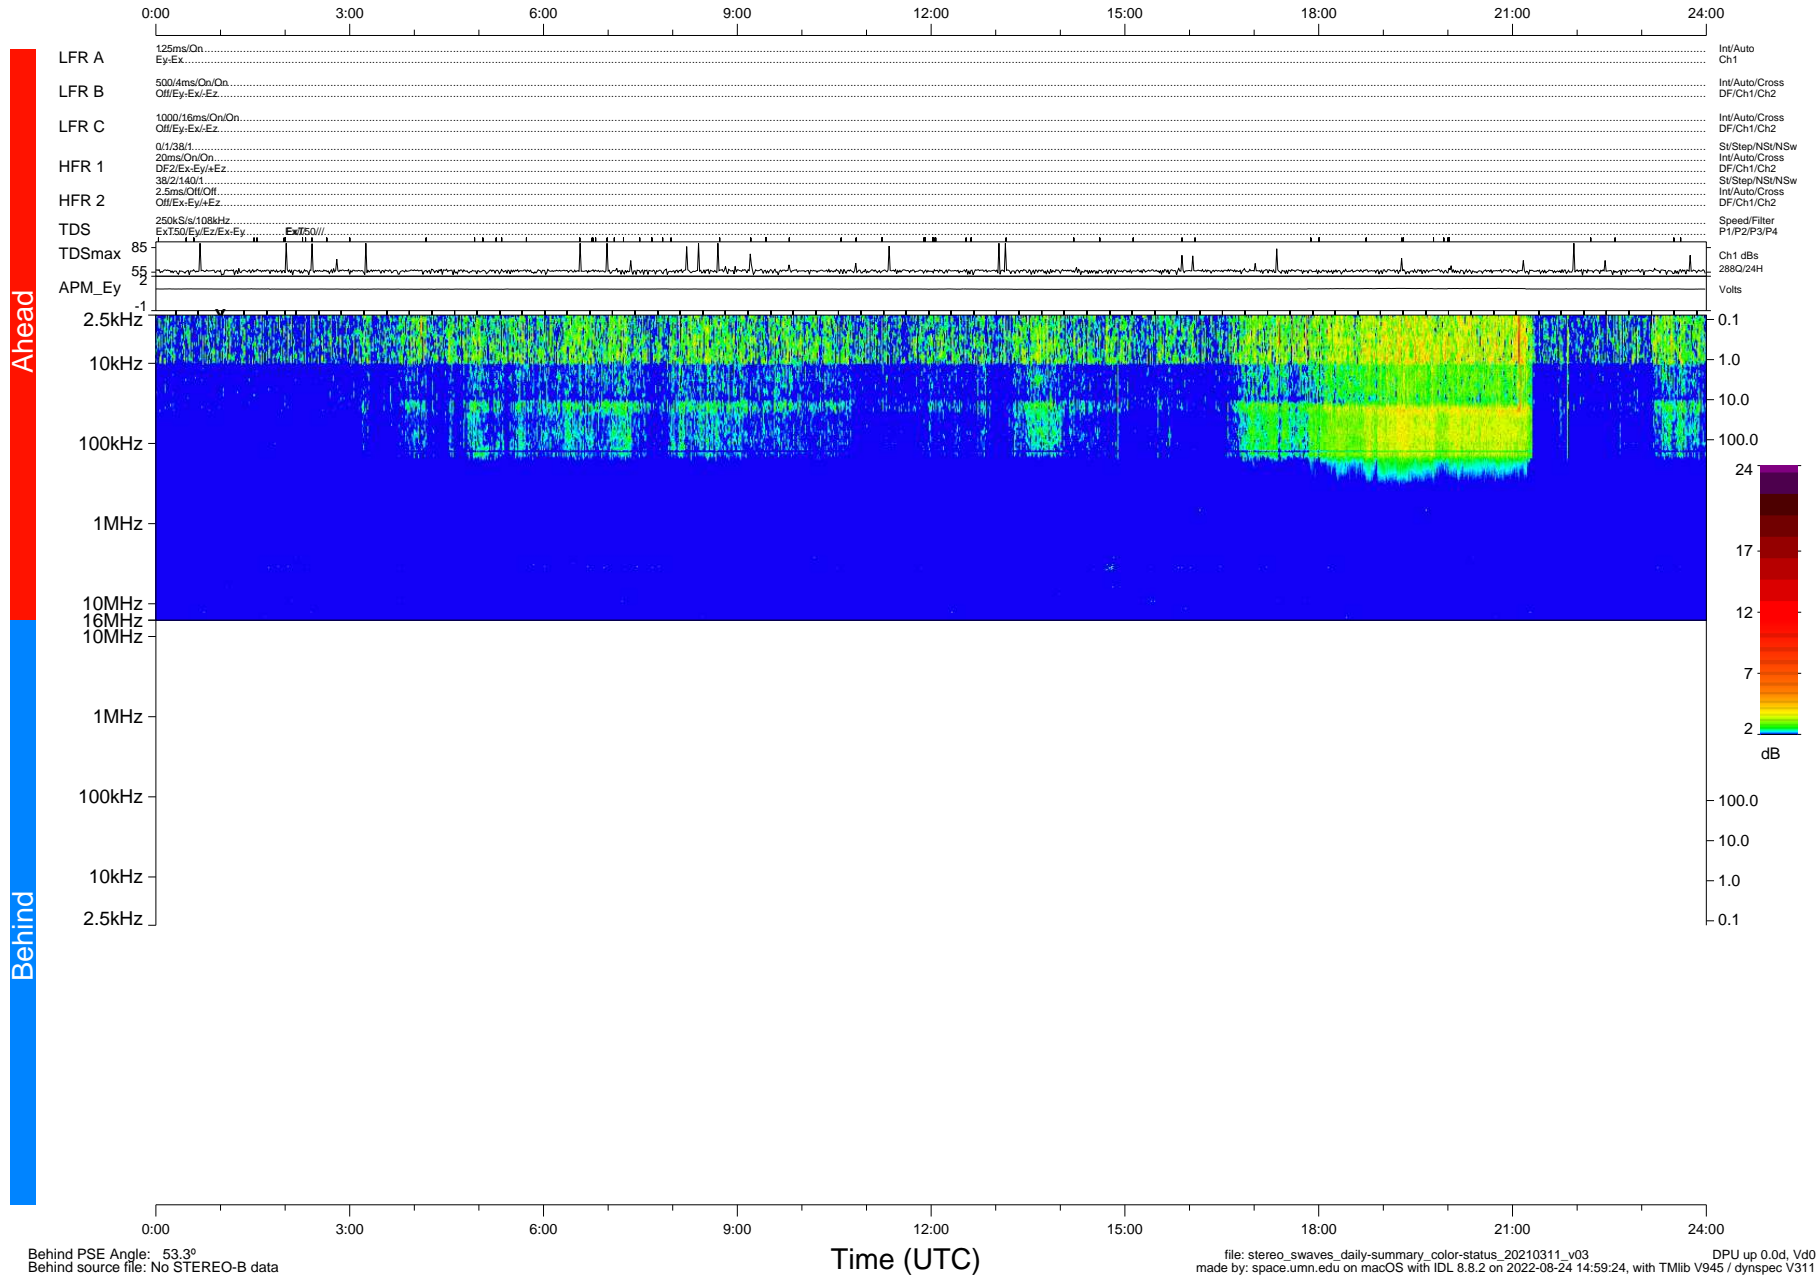

STEREO/WAVES Daily Summary - 11-Mar-2021 (DOY 070)

Ahead source file: swaves_ahead_2021_070_1_05.fin (Recovery: 100.1% HK, 96% Pkts)
 Ahead PSE Angle: -55.2°

DPU up 2073.9d, V412d32

Behind PSE Angle: 53.3°
 Behind source file: No STEREO-B data

file: stereo_swaves_daily-summary_color-status_20210311_v03
 made by: space.umn.edu on macOS with IDL 8.8.2 on 2022-08-24 14:59:24, with Tlib V945 / dynspec V311
 DPU up 0.0d, Vd0