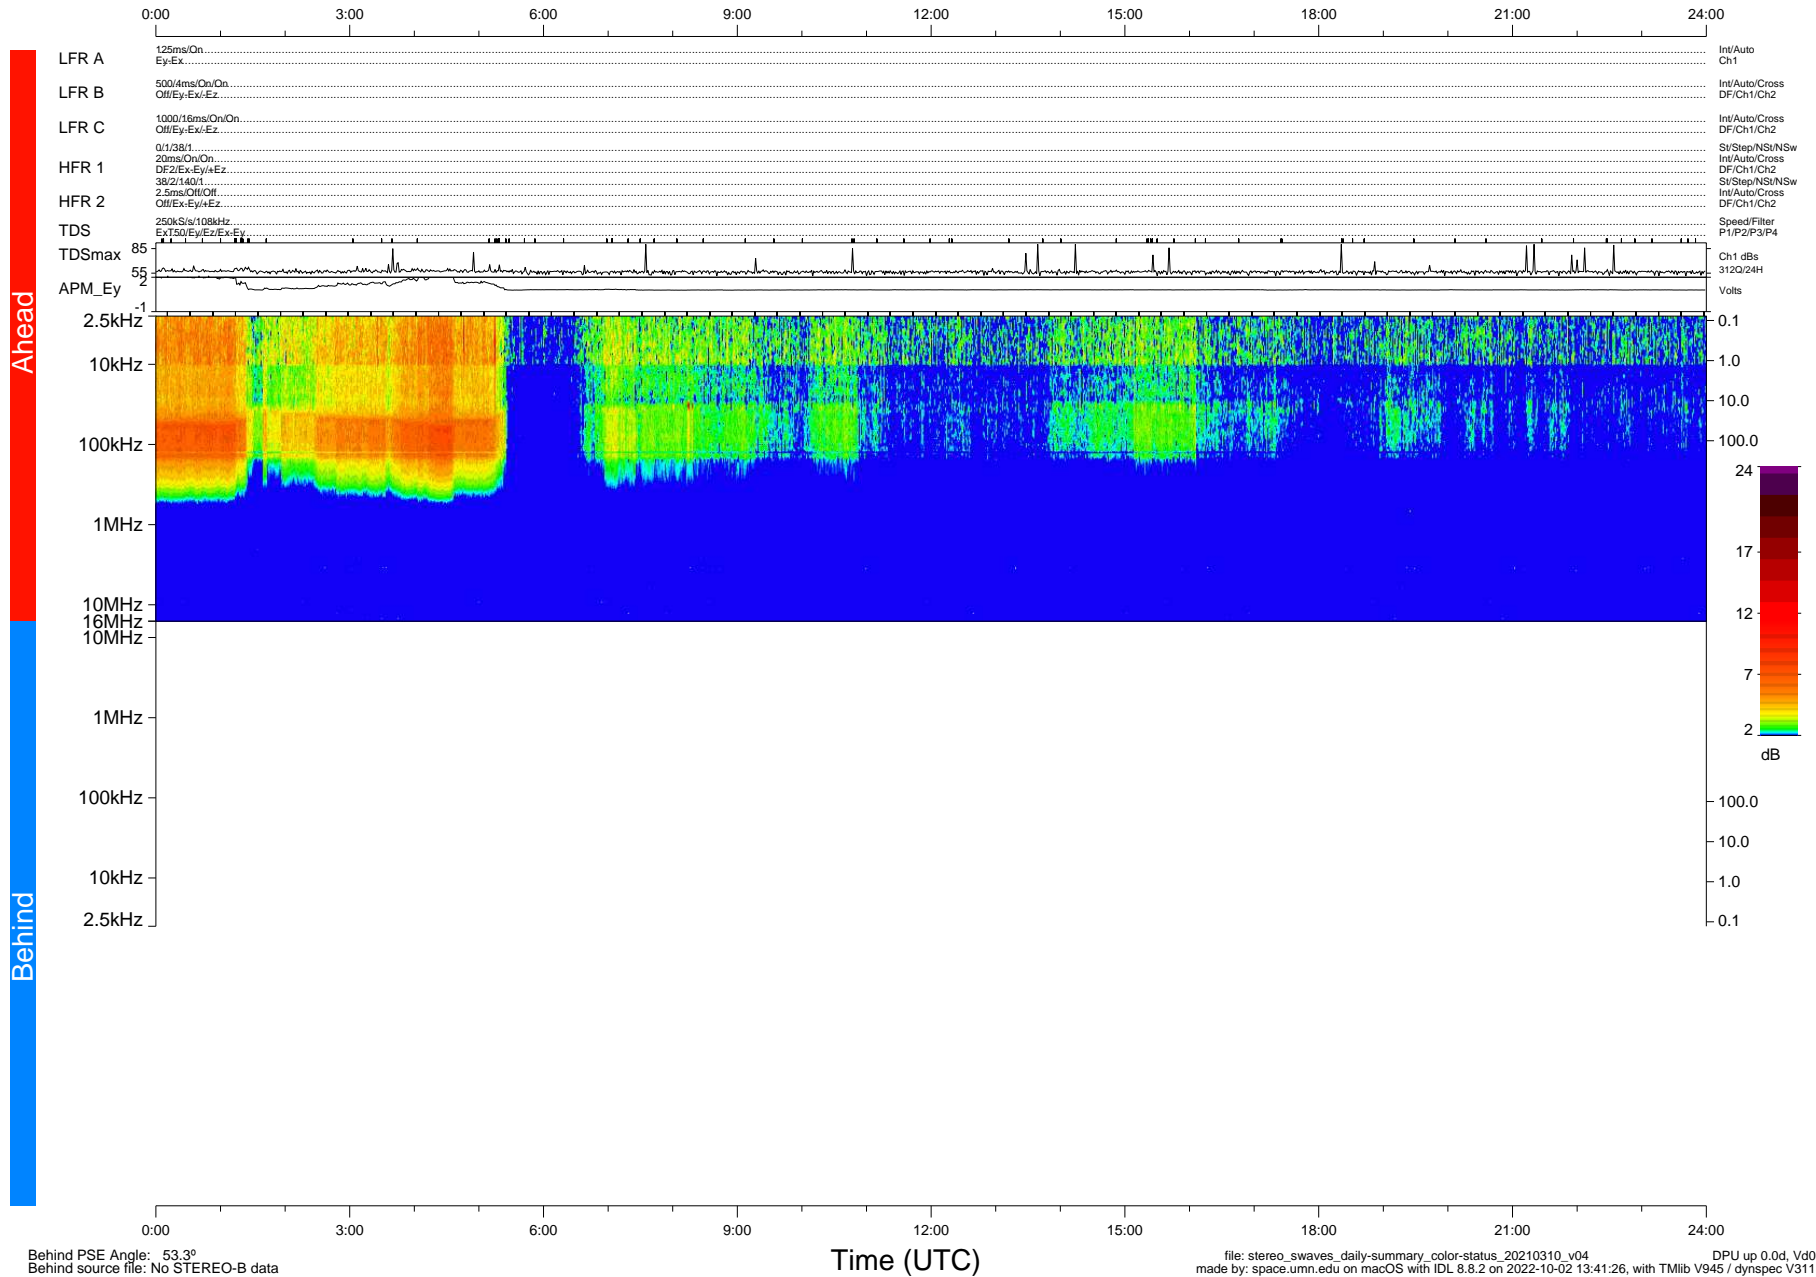

# STEREO/WAVES Daily Summary - 10-Mar-2021 (DOY 069)

Ahead source file: swaves\_ahead\_2021\_069\_1\_05.fin (Recovery: 100.0% HK, 101% Pkts)  
 Ahead PSE Angle: -55.2°

DPU up 2072.9d, V412d32

Behind PSE Angle: 53.3°  
 Behind source file: No STEREO-B data

file: stereo\_swaves\_daily-summary\_color-status\_20210310\_v04  
 made by: space.umn.edu on macOS with IDL 8.8.2 on 2022-10-02 13:41:26, with TLib V945 / dynspec V311  
 DPU up 0.0d, Vd0