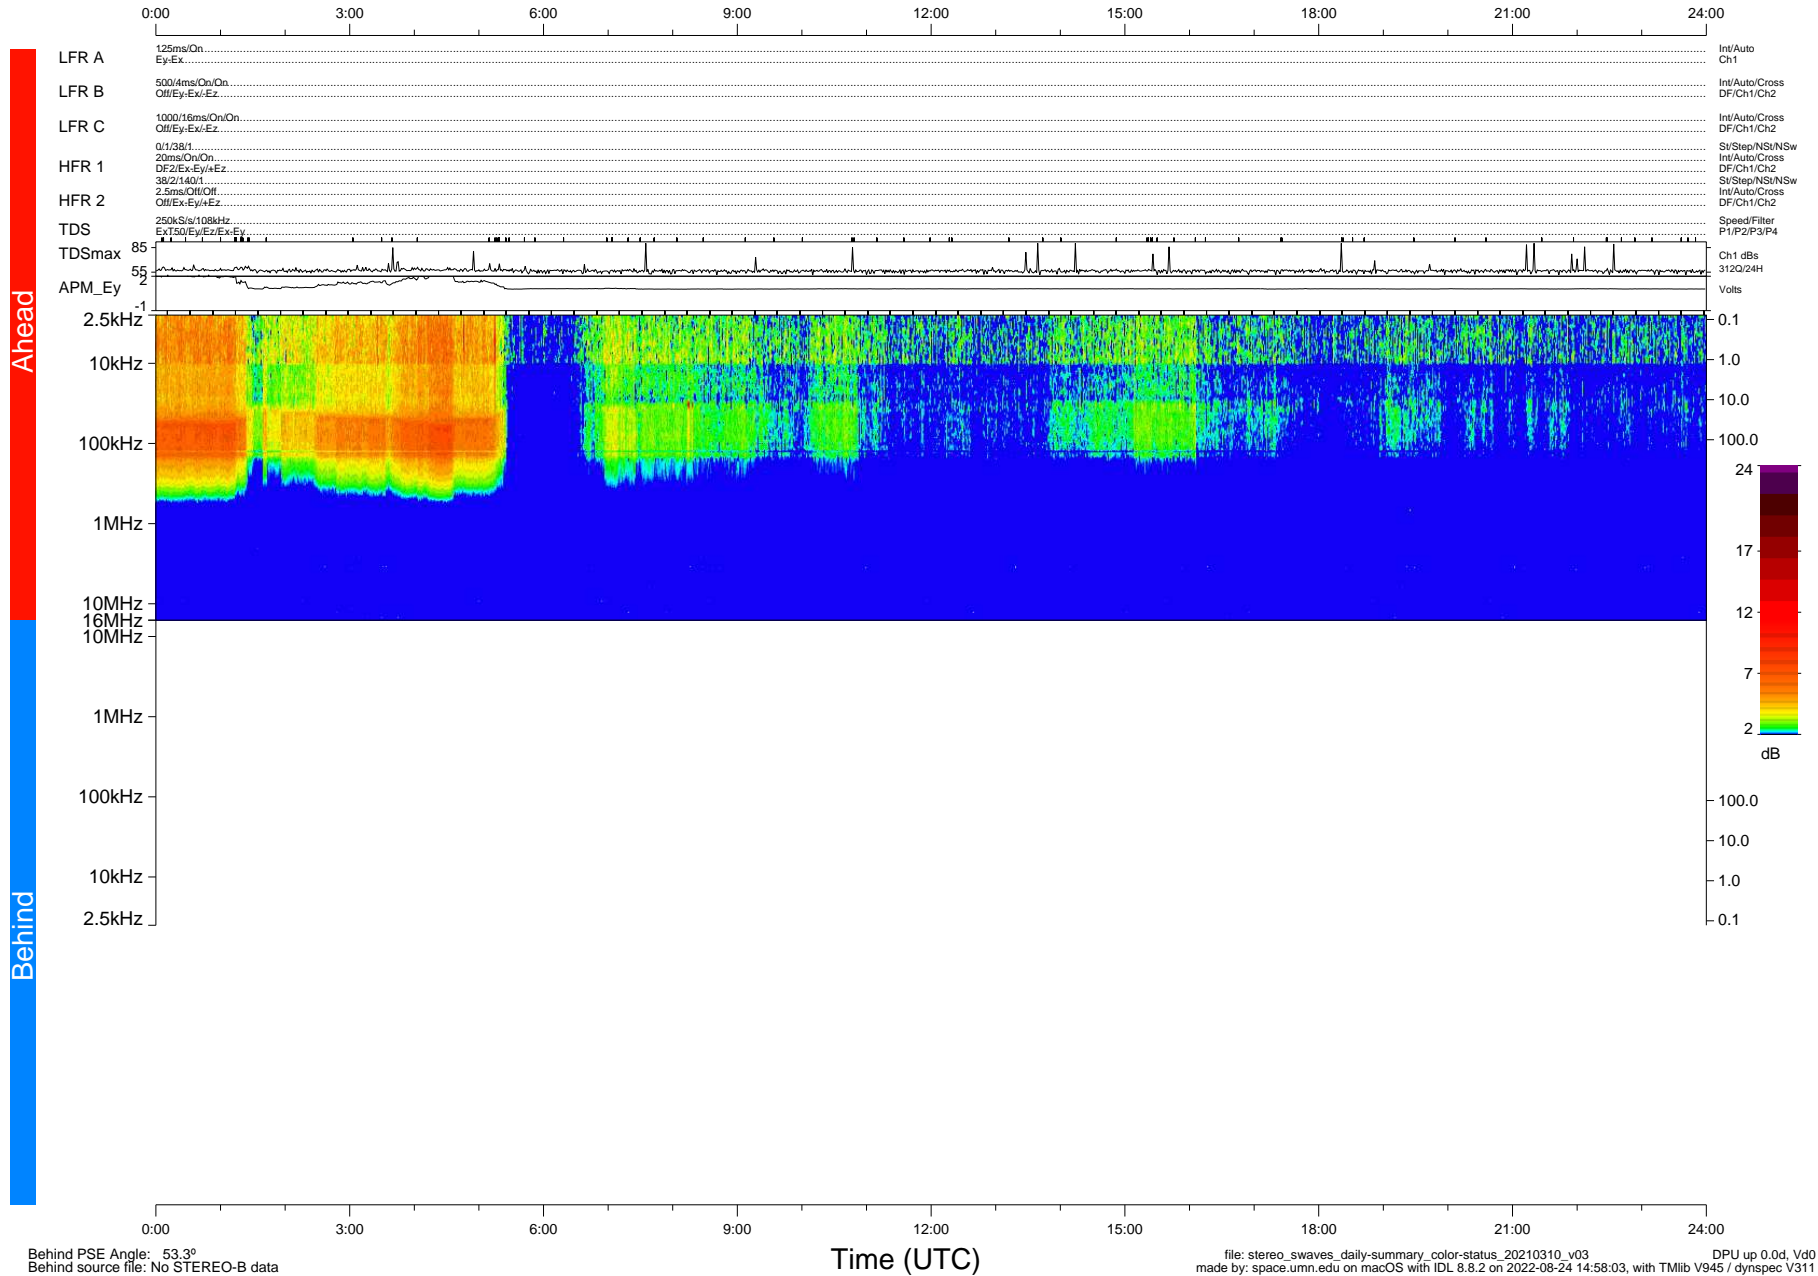

STEREO/WAVES Daily Summary - 10-Mar-2021 (DOY 069)

Ahead source file: swaves_ahead_2021_069_1_05.fin (Recovery: 100.0% HK, 101% Pkts)
 Ahead PSE Angle: -55.2°

DPU up 2072.9d, V412d32

Behind PSE Angle: 53.3°
 Behind source file: No STEREO-B data

file: stereo_swaves_daily-summary_color-status_20210310_v03
 made by: space.umn.edu on macOS with IDL 8.8.2 on 2022-08-24 14:58:03, with Tlib V945 / dynspec V311
 DPU up 0.0d, Vd0