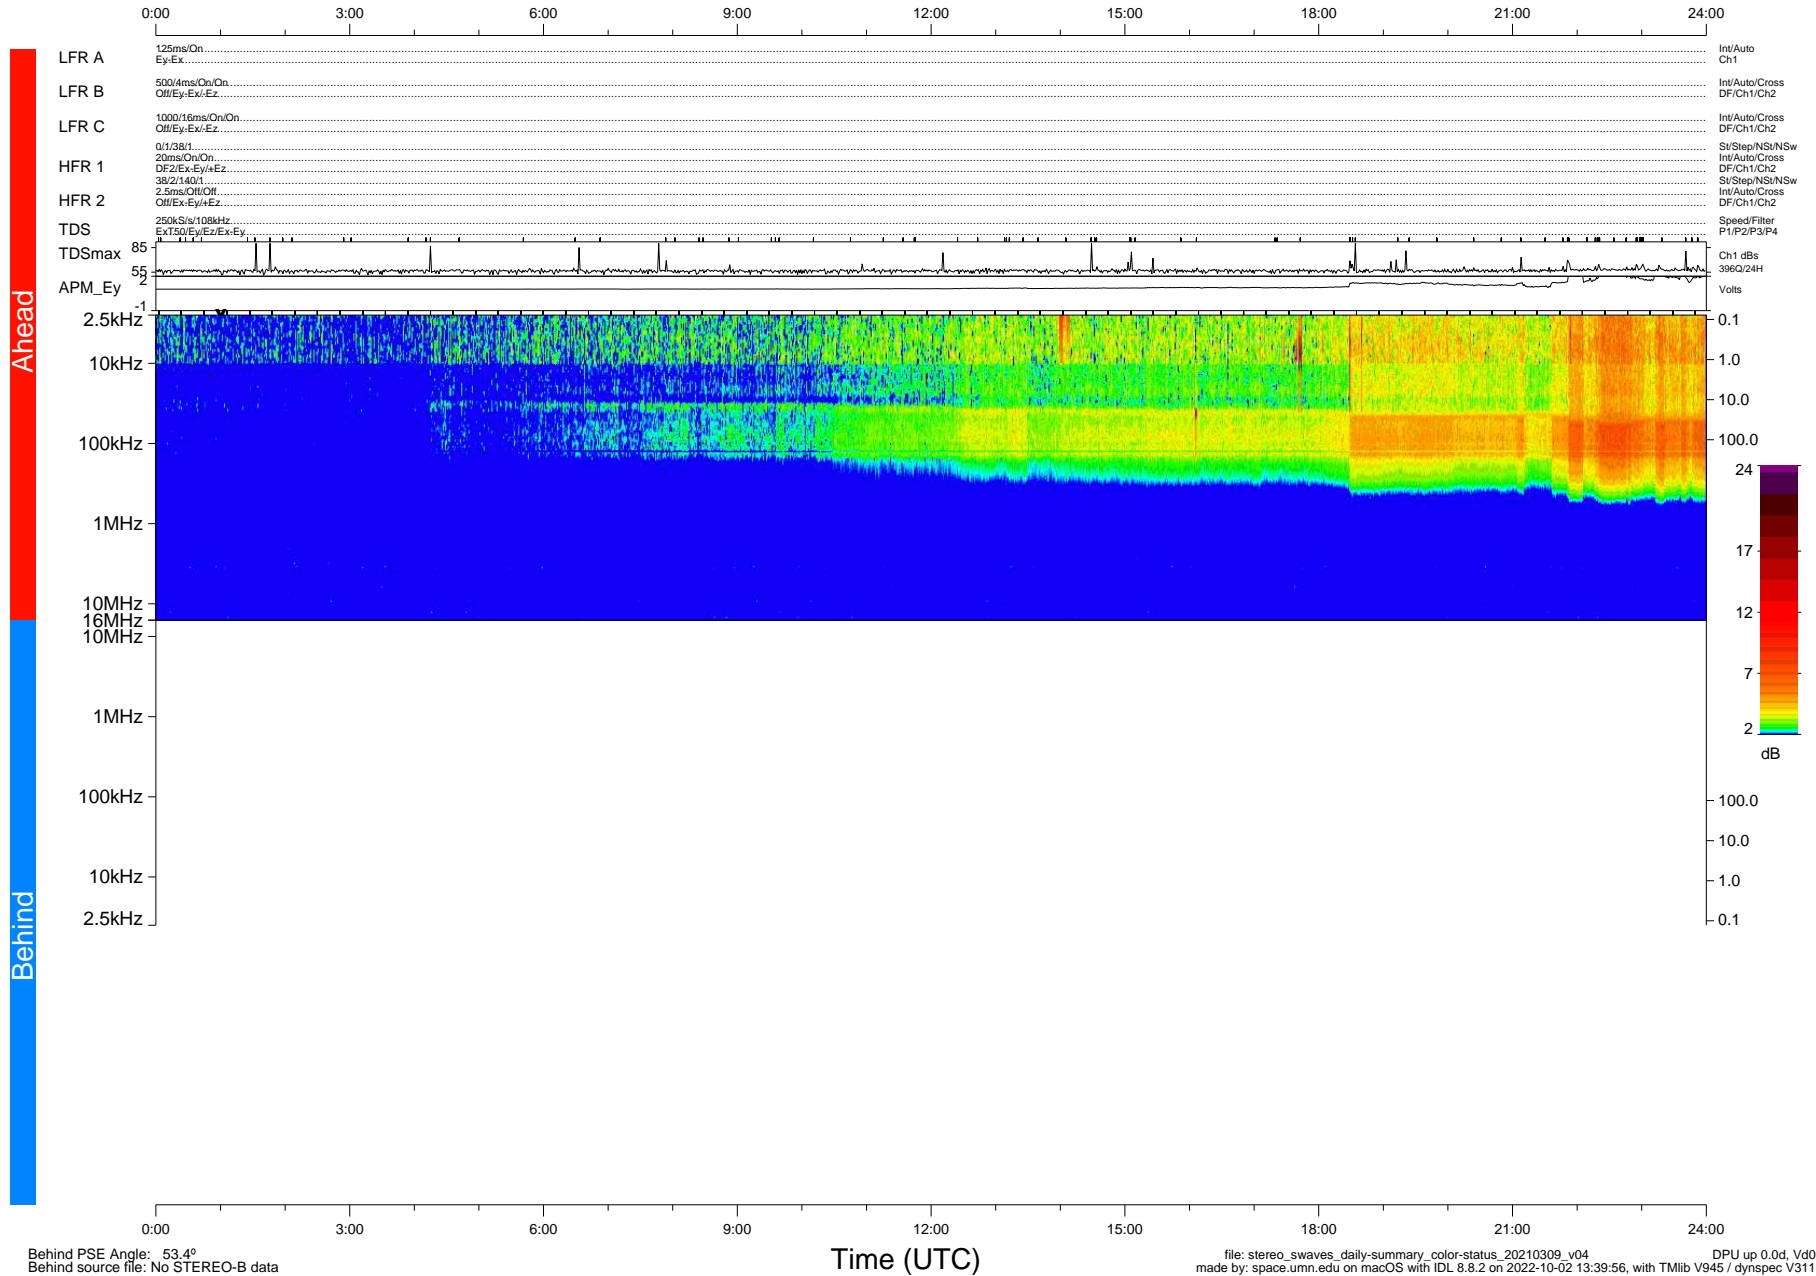

STEREO/WAVES Daily Summary - 09-Mar-2021 (DOY 068)

Ahead source file: swaves_ahead_2021_068_1_05.fin (Recovery: 100.0% HK, 113% Pkts)
 Ahead PSE Angle: -55.3°

DPU up 2071.9d, V412d32

Behind PSE Angle: 53.4°
 Behind source file: No STEREO-B data

Time (UTC)

file: stereo_swaves_daily-summary_color-status_20210309_v04 DPU up 0.0d, Vd0
 made by: space.umn.edu on macOS with IDL 8.8.2 on 2022-10-02 13:39:56, with TLib V945 / dynspec V311