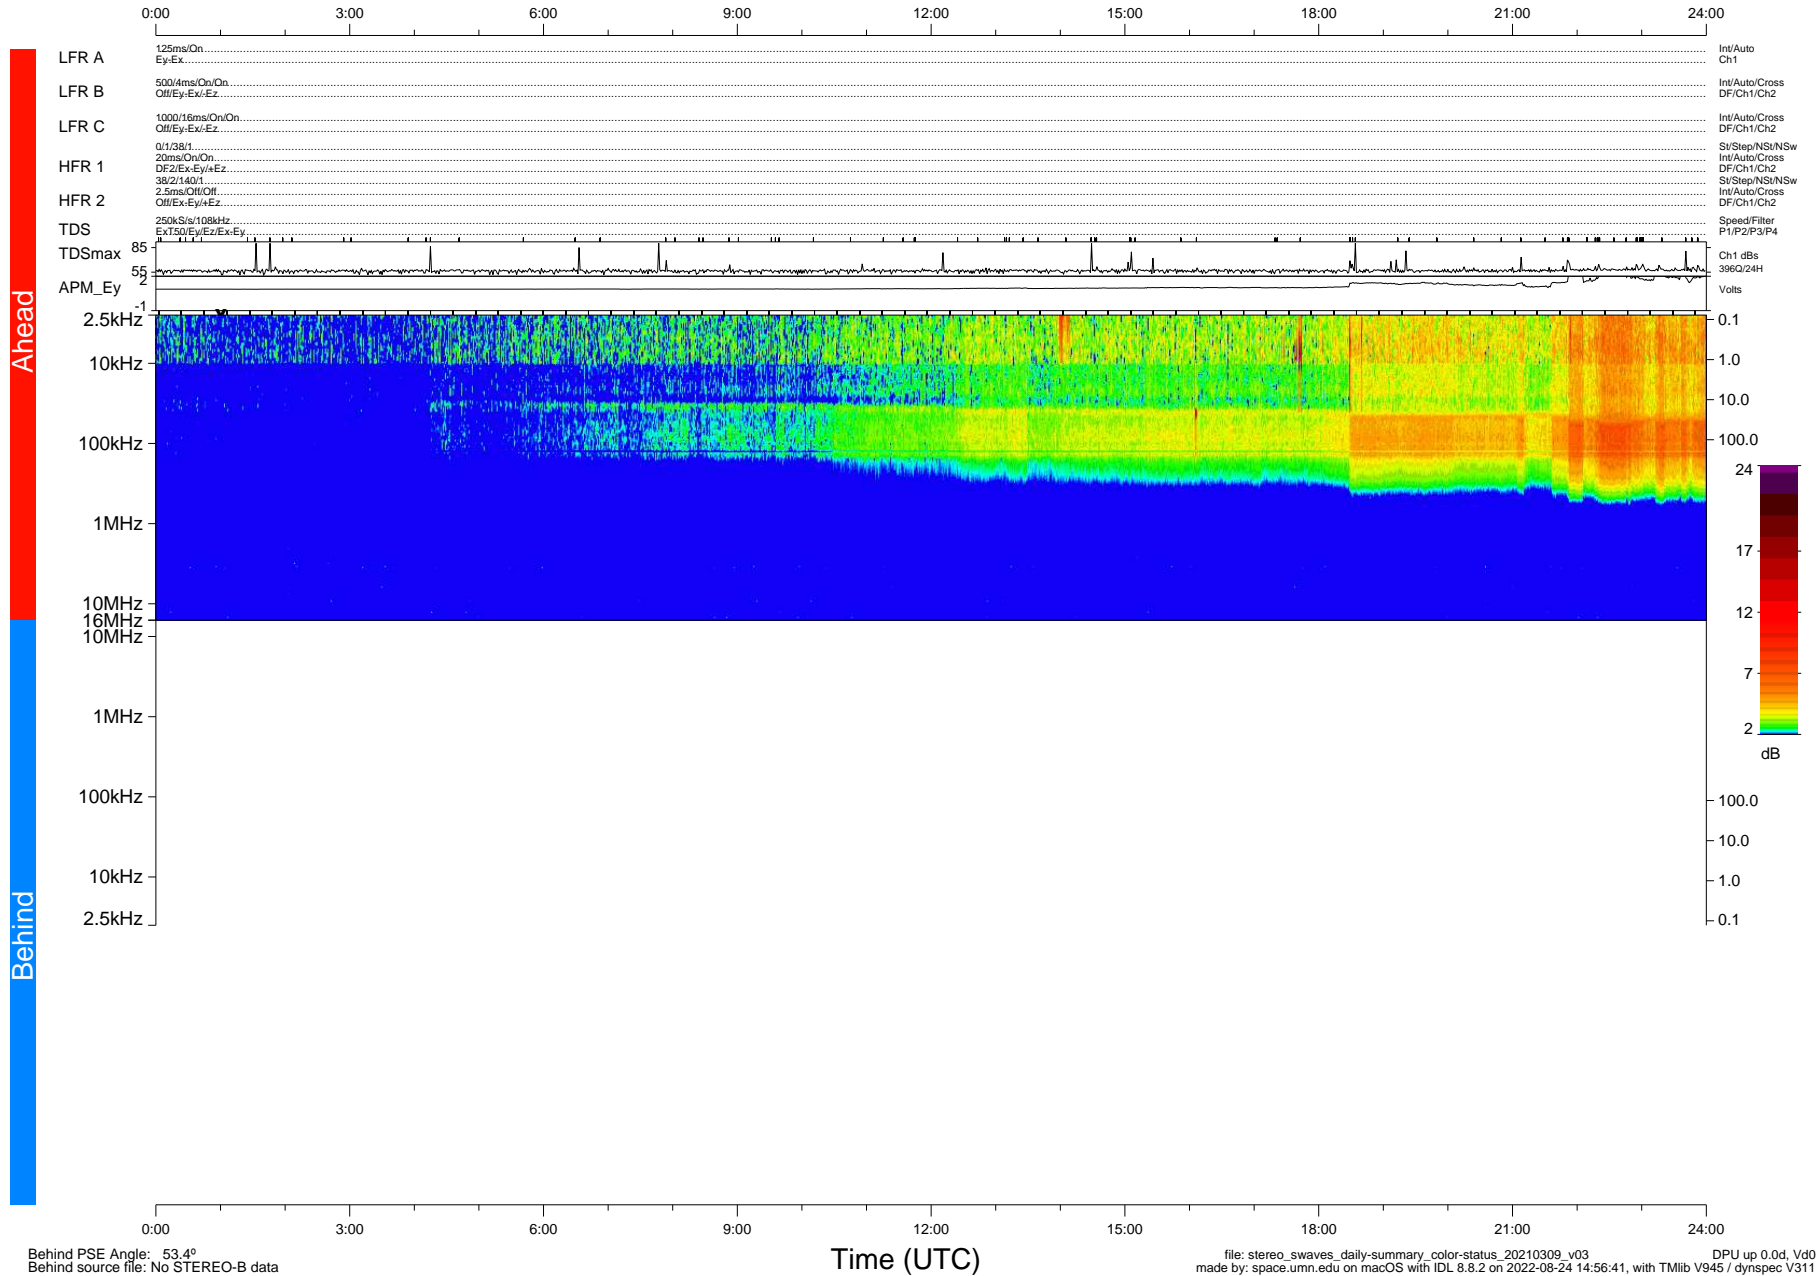

STEREO/WAVES Daily Summary - 09-Mar-2021 (DOY 068)

Ahead source file: swaves_ahead_2021_068_1_05.fin (Recovery: 100.0% HK, 113% Pkts)
 Ahead PSE Angle: -55.3°

DPU up 2071.9d, V412d32

Behind PSE Angle: 53.4°
 Behind source file: No STEREO-B data

file: stereo_swaves_daily-summary_color-status_20210309_v03
 made by: space.umn.edu on macOS with IDL 8.8.2 on 2022-08-24 14:56:41, with TLib V945 / dynspec V311
 DPU up 0.0d, Vd0