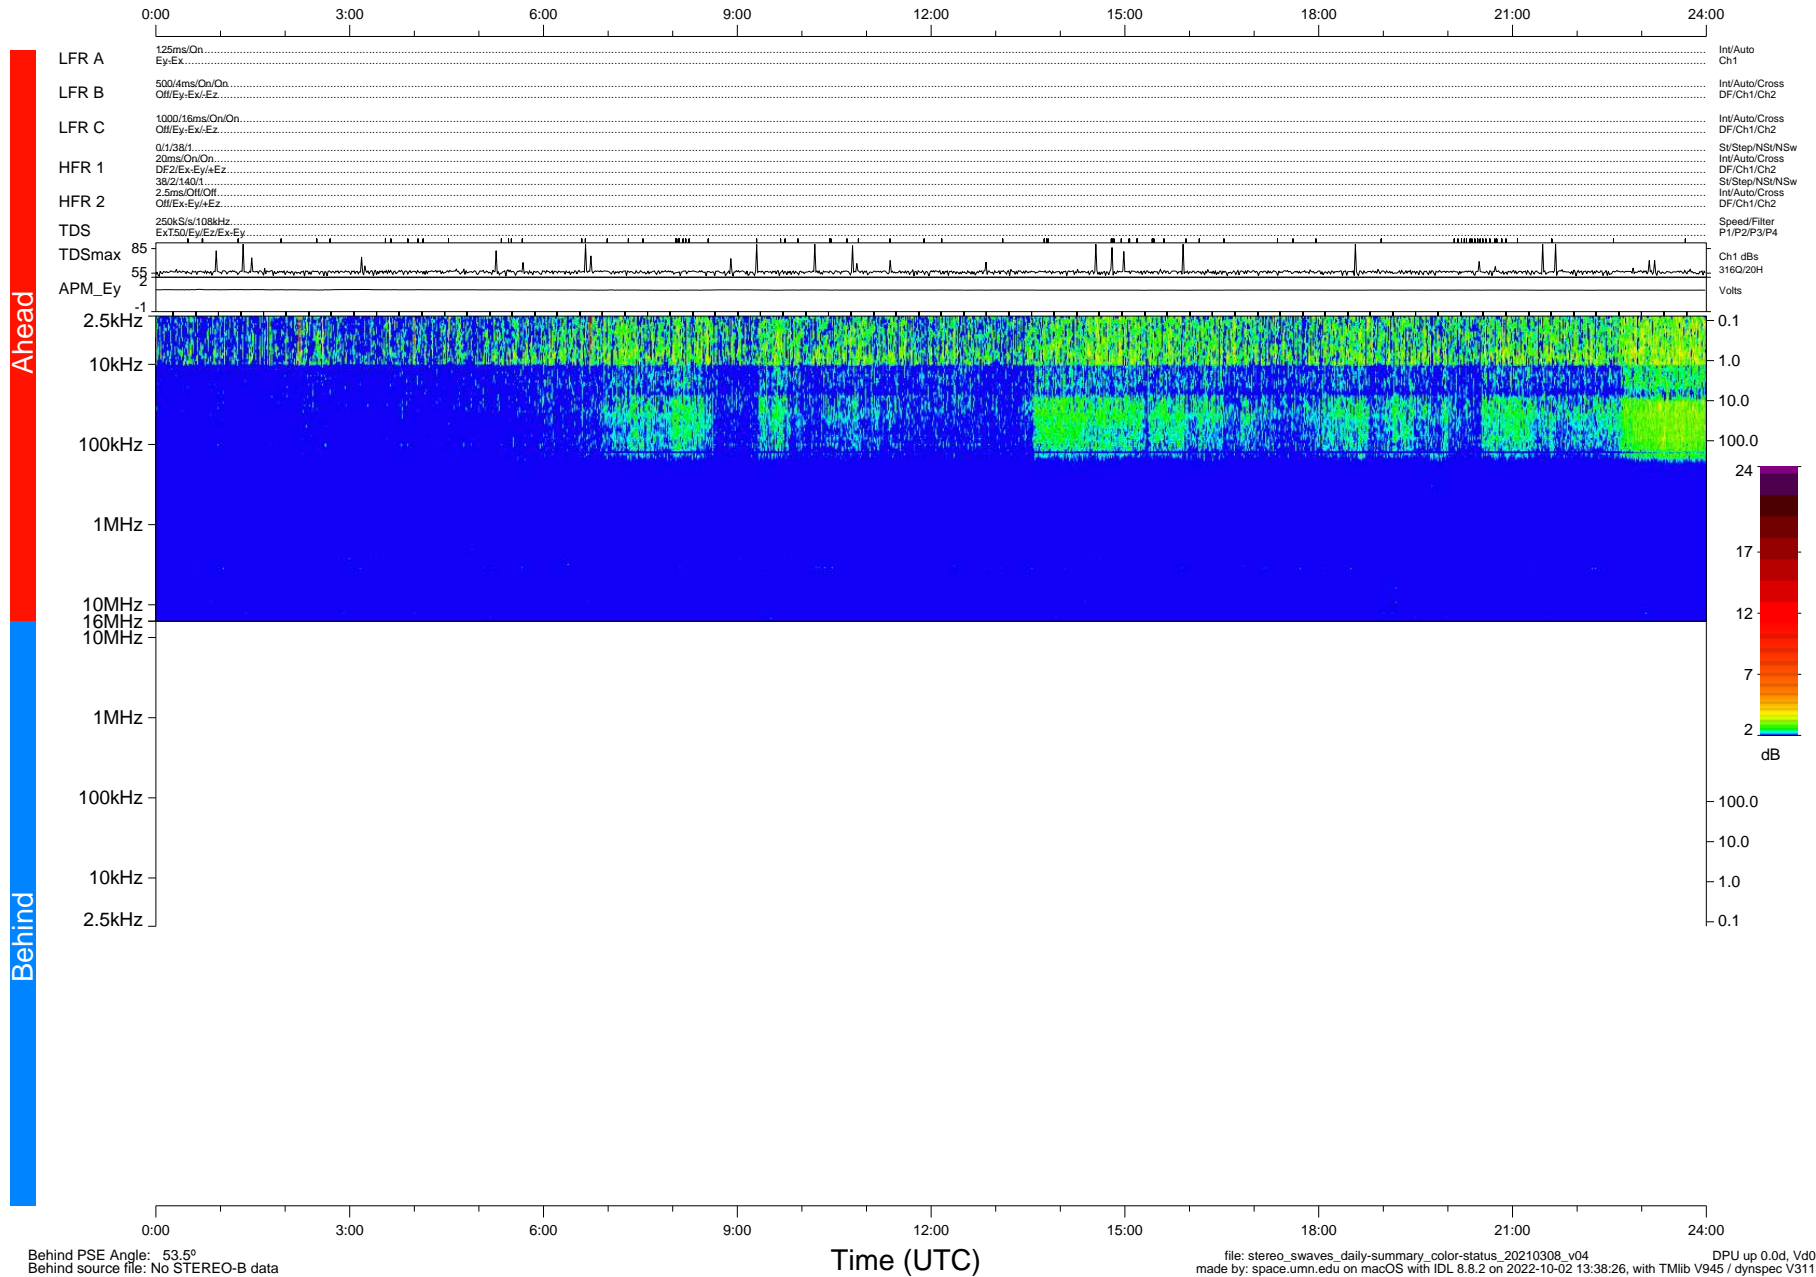

STEREO/WAVES Daily Summary - 08-Mar-2021 (DOY 067)

Ahead source file: swaves_ahead_2021_067_1_05.fin (Recovery: 100.0% HK, 100% Pkts)
 Ahead PSE Angle: -55.3°

DPU up 2070.9d, V412d32

Behind PSE Angle: 53.5°
 Behind source file: No STEREO-B data

Time (UTC)

file: stereo_swaves_daily-summary_color-status_20210308_v04
 made by: space.umn.edu on macOS with IDL 8.8.2 on 2022-10-02 13:38:26, with Tlib V945 / dynspec V311
 DPU up 0.0d, Vd0