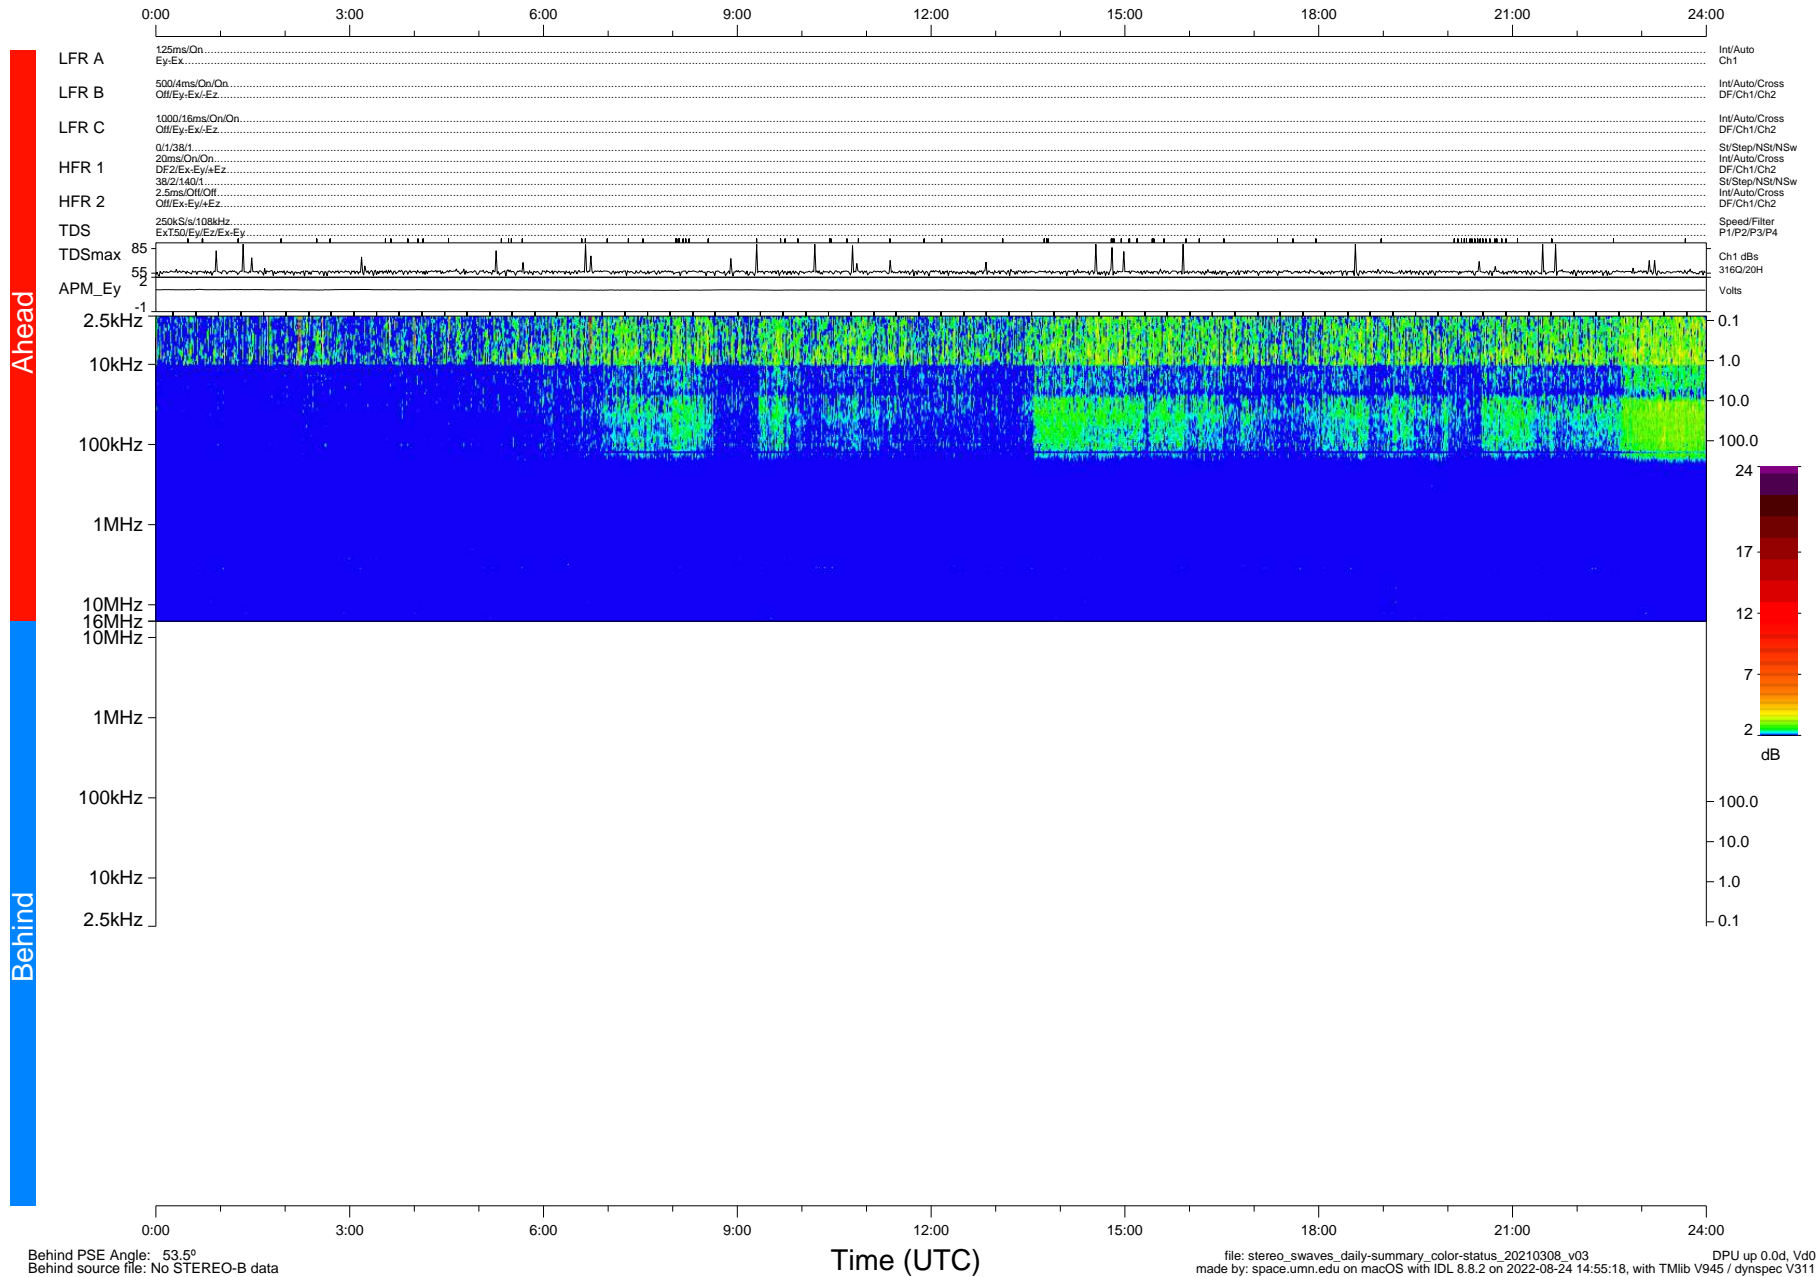

STEREO/WAVES Daily Summary - 08-Mar-2021 (DOY 067)

Ahead source file: swaves_ahead_2021_067_1_05.fin (Recovery: 100.0% HK, 100% Pkts)
 Ahead PSE Angle: -55.3°

DPU up 2070.9d, V412d32

Behind PSE Angle: 53.5°
 Behind source file: No STEREO-B data

file: stereo_swaves_daily-summary_color-status_20210308_v03
 made by: space.umn.edu on macOS with IDL 8.8.2 on 2022-08-24 14:55:18, with TLib V945 / dynspec V311
 DPU up 0.0d, Vd0