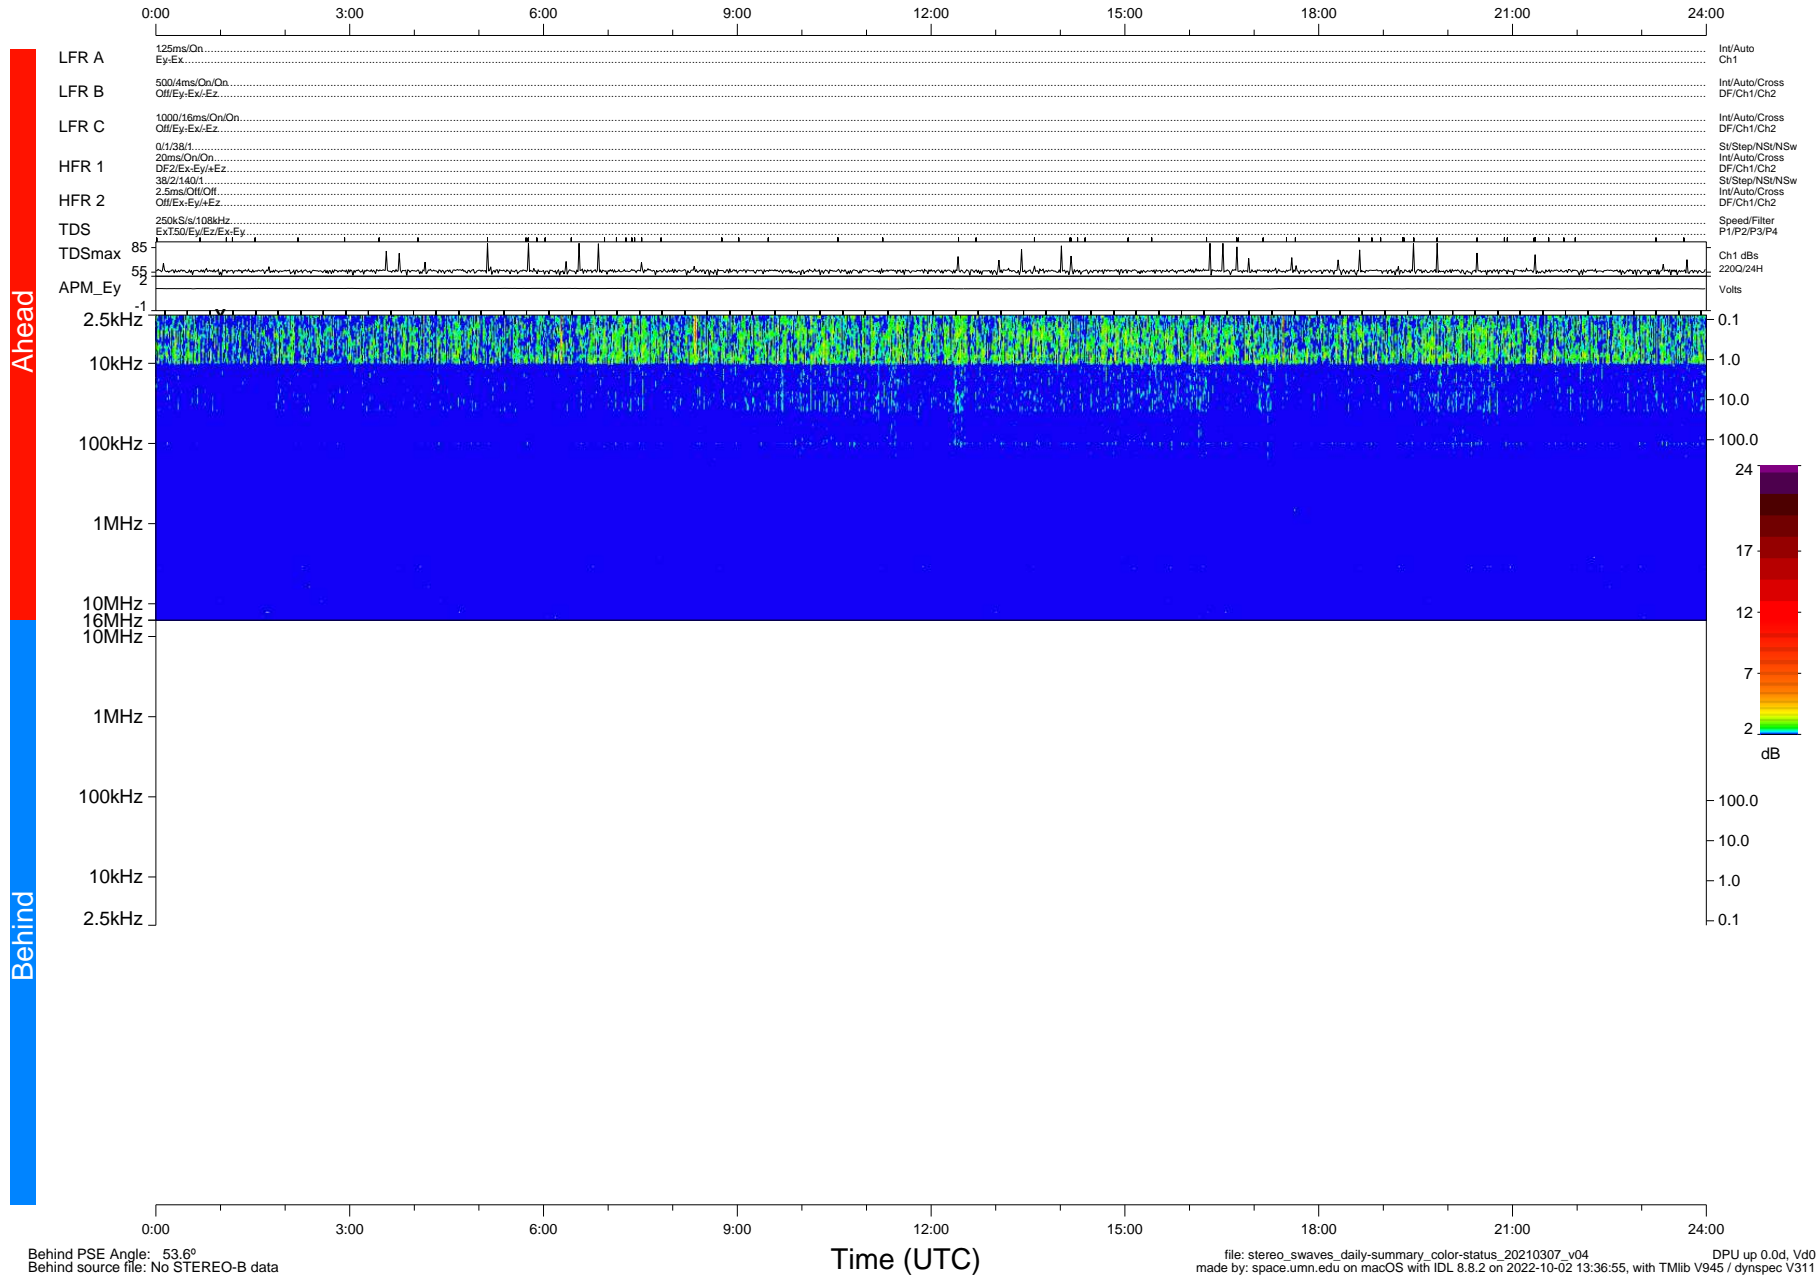

STEREO/WAVES Daily Summary - 07-Mar-2021 (DOY 066)

Ahead source file: swaves_ahead_2021_066_1_05.fin (Recovery: 100.0% HK, 87% Pkts)
 Ahead PSE Angle: -55.3°

DPU up 2069.9d, V412d32

Behind PSE Angle: 53.6°
 Behind source file: No STEREO-B data

file: stereo_swaves_daily-summary_color-status_20210307_v04
 made by: space.umn.edu on macOS with IDL 8.8.2 on 2022-10-02 13:36:55, with Tmlib V945 / dynspec V311
 DPU up 0.0d, Vd0