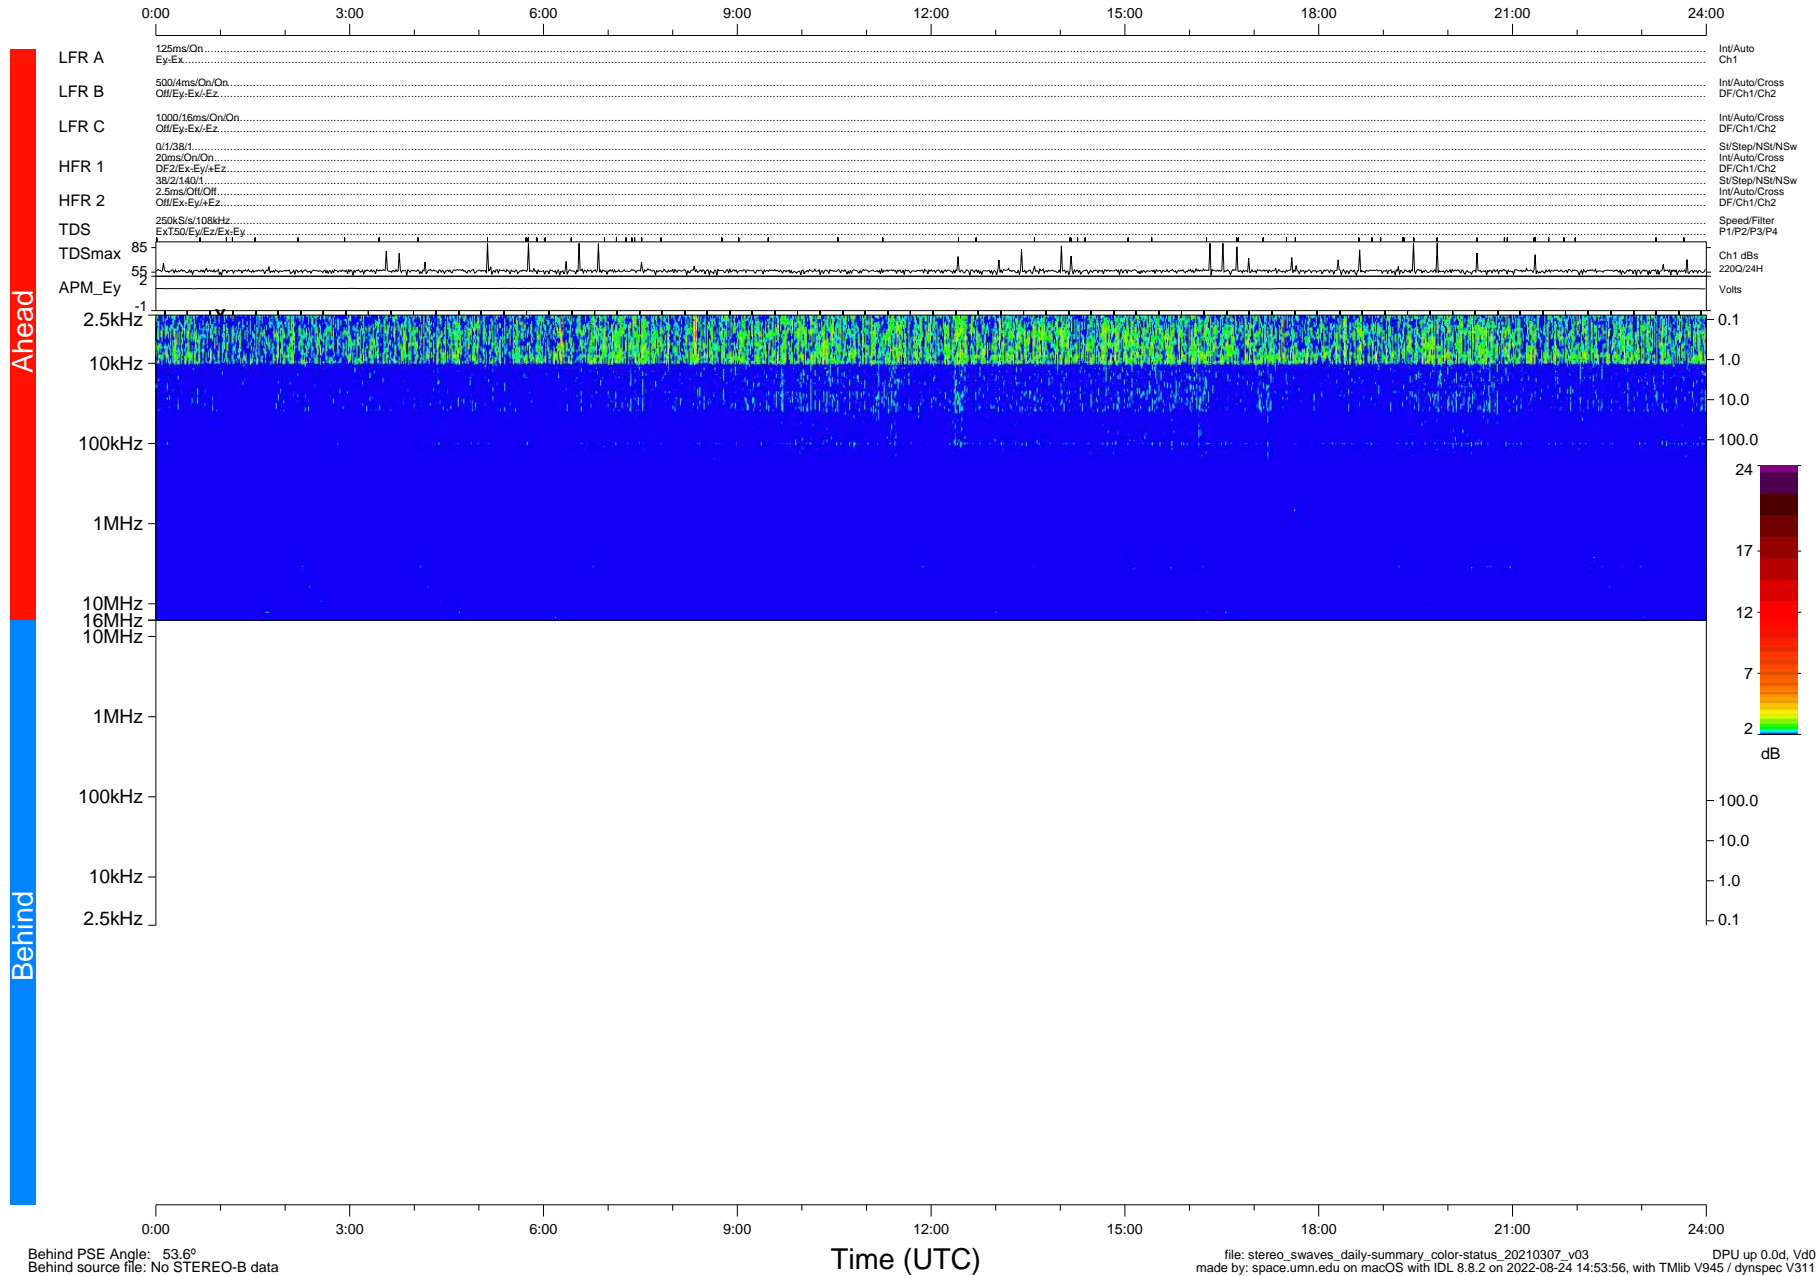

# STEREO/WAVES Daily Summary - 07-Mar-2021 (DOY 066)

Ahead source file: swaves\_ahead\_2021\_066\_1\_05.fin (Recovery: 100.0% HK, 87% Pkts)  
 Ahead PSE Angle: -55.3°

DPU up 2069.9d, V412d32

Behind PSE Angle: 53.6°  
 Behind source file: No STEREO-B data

file: stereo\_swaves\_daily-summary\_color-status\_20210307\_v03  
 made by: space.umn.edu on macOS with IDL 8.8.2 on 2022-08-24 14:53:56, with TLib V945 / dynspec V311  
 DPU up 0.0d, Vd0