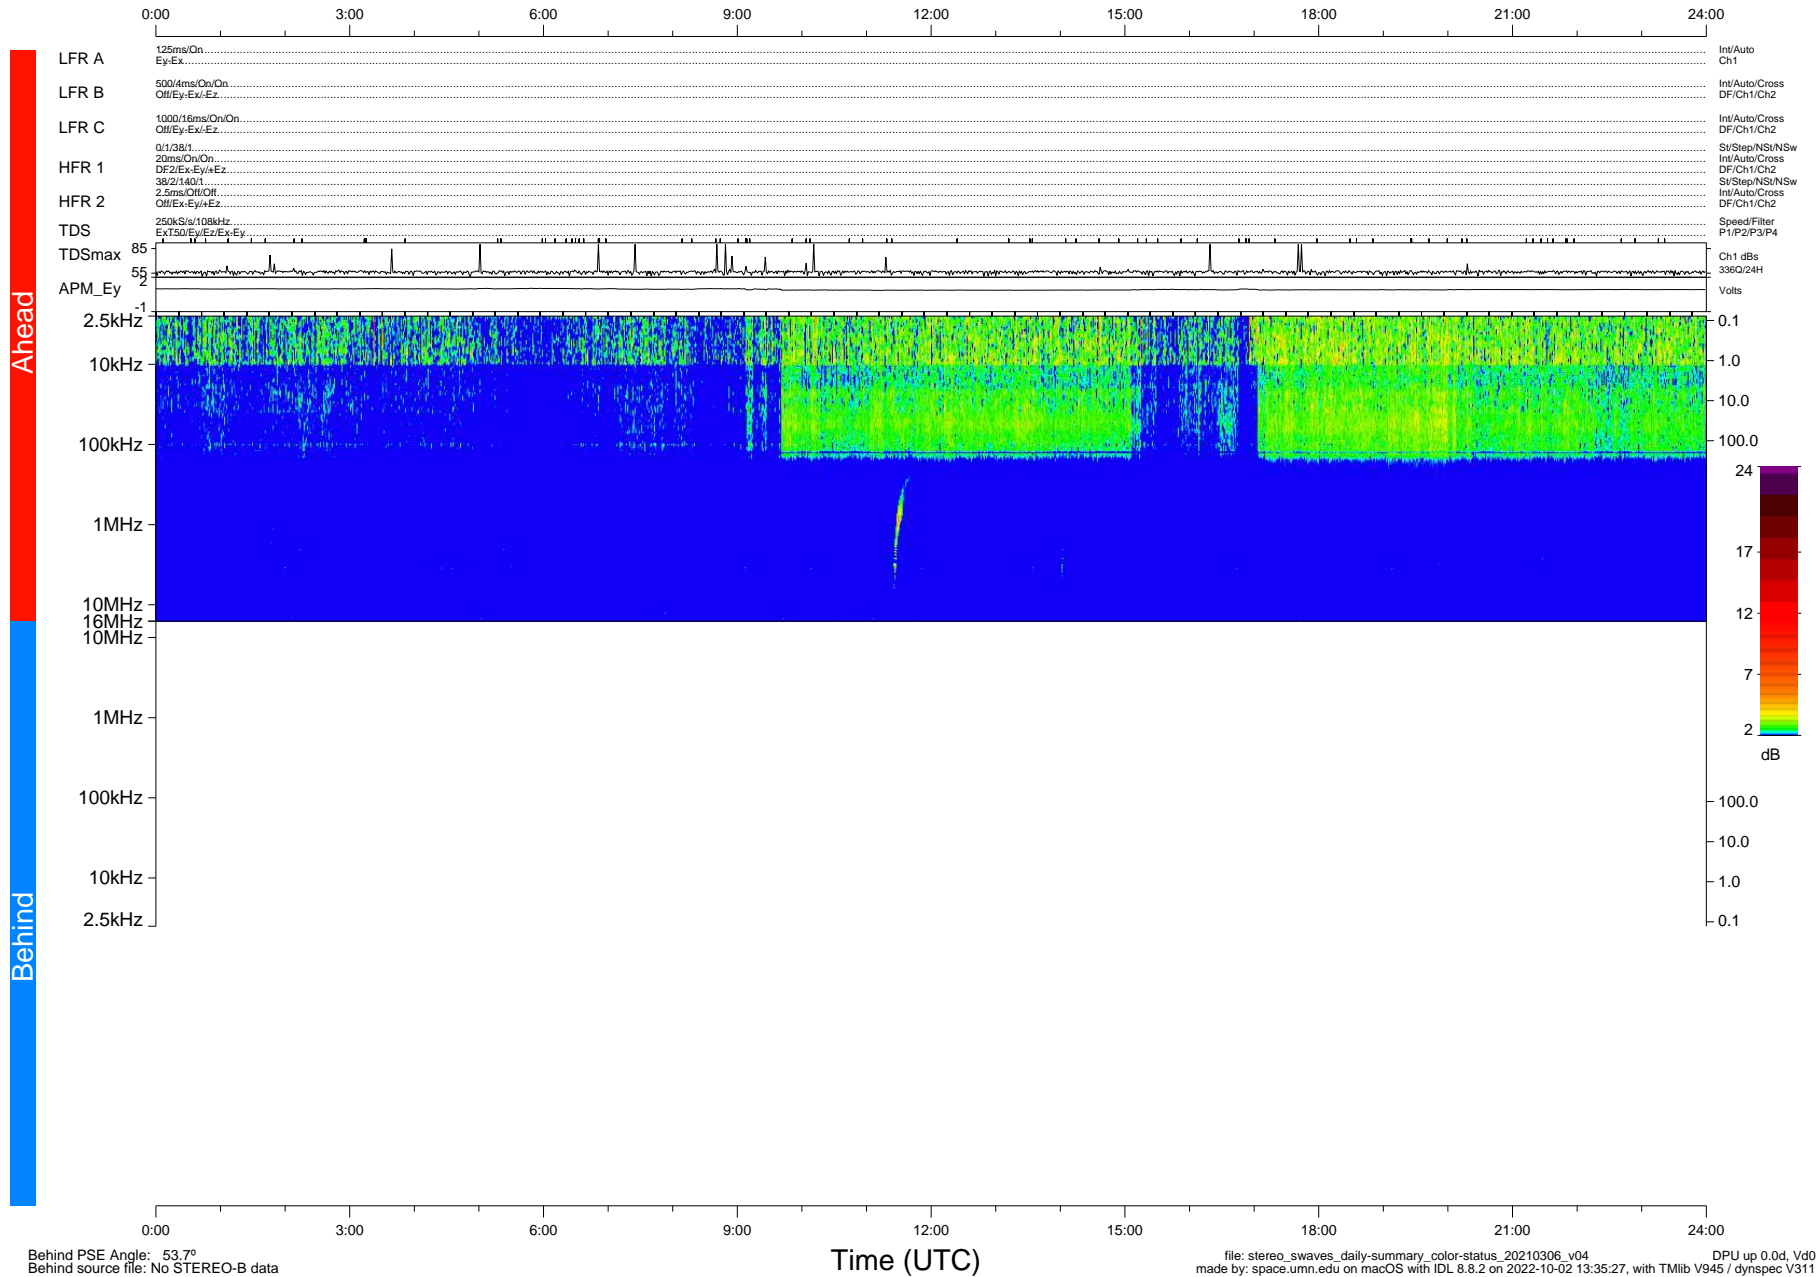

STEREO/WAVES Daily Summary - 06-Mar-2021 (DOY 065)

Ahead source file: swaves_ahead_2021_065_1_05.fin (Recovery: 100.0% HK, 104% Pkts)
 Ahead PSE Angle: -55.4°

DPU up 2068.9d, V412d32

Behind PSE Angle: 53.7°
 Behind source file: No STEREO-B data

file: stereo_swaves_daily-summary_color-status_20210306_v04
 made by: space.umn.edu on macOS with IDL 8.8.2 on 2022-10-02 13:35:27, with Tlib V945 / dynspec V311
 DPU up 0.0d, Vd0