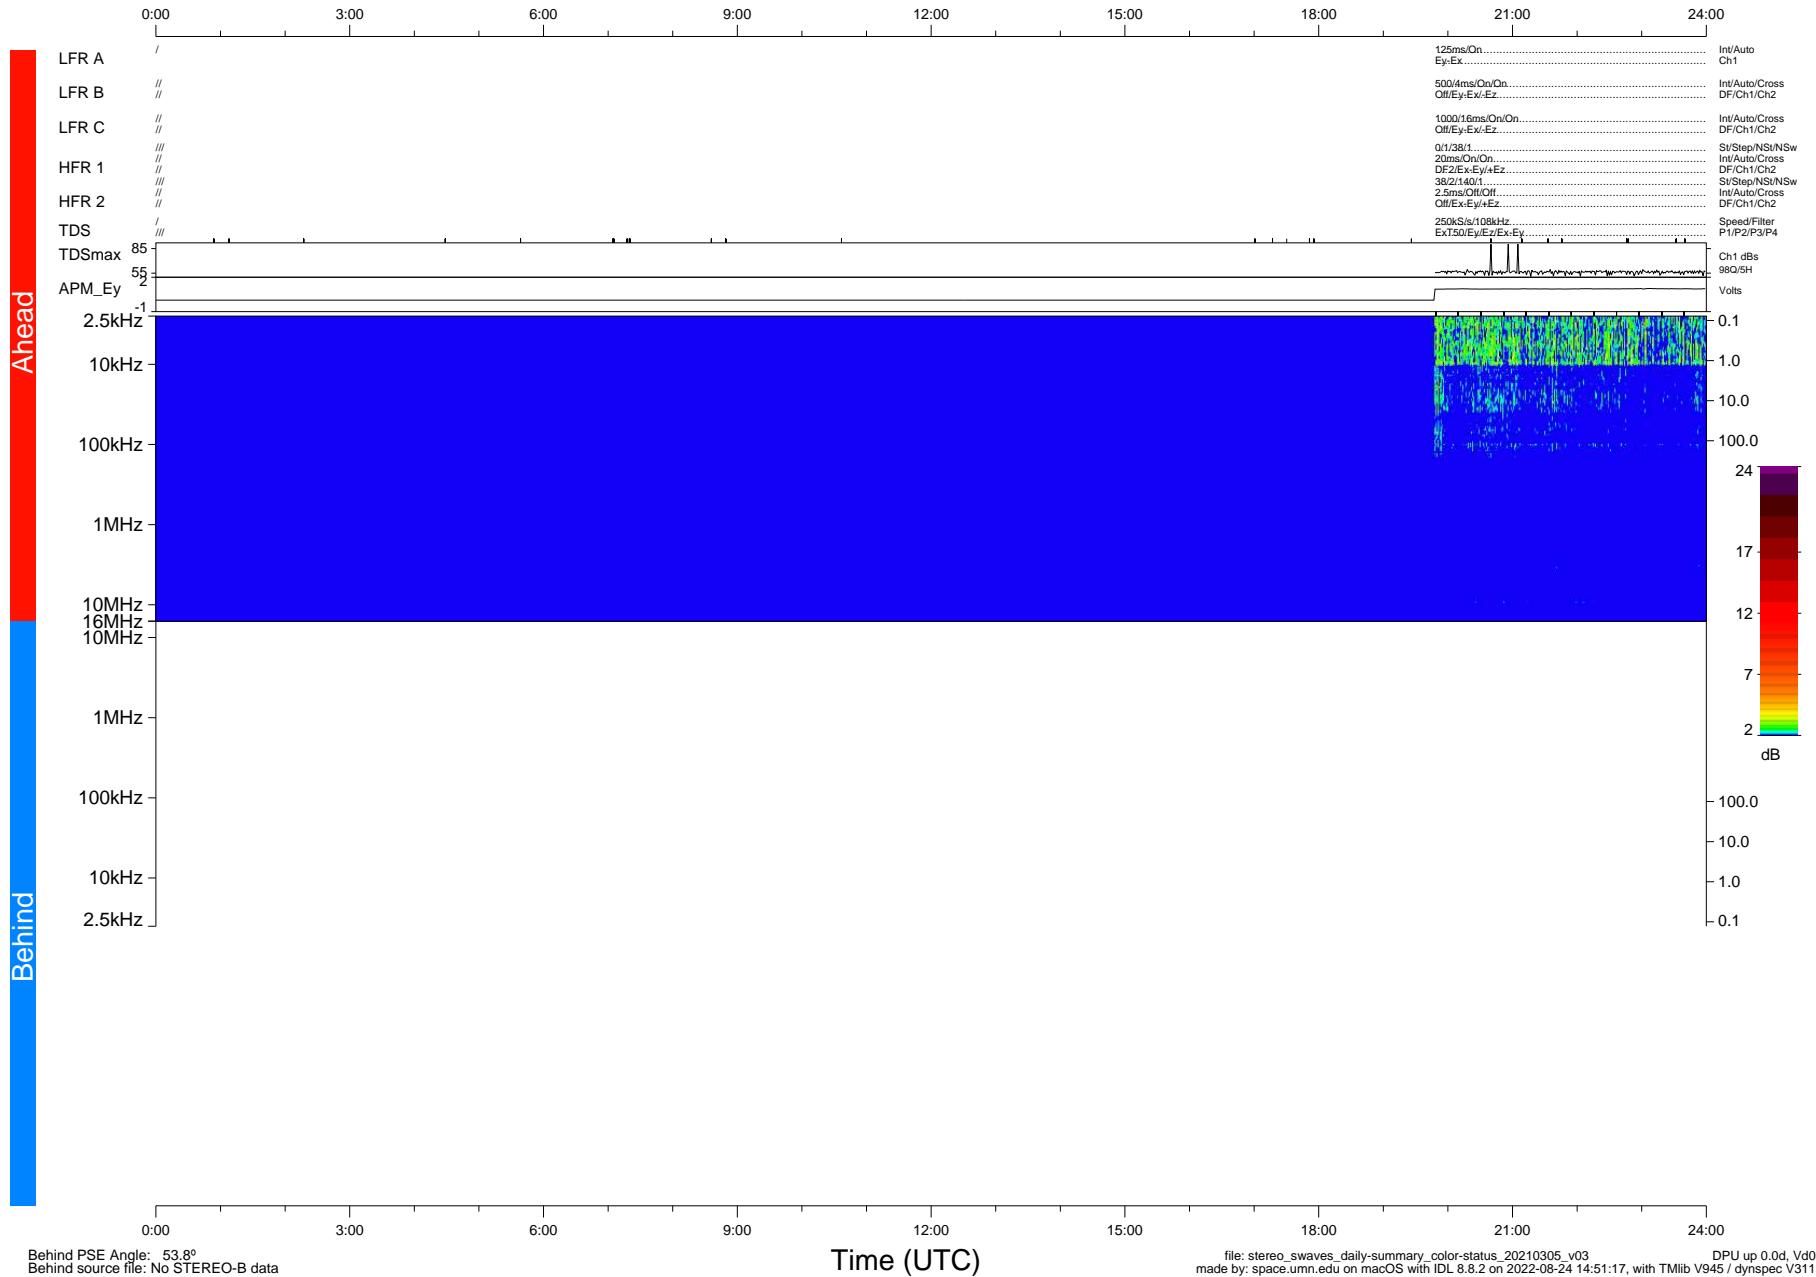

STEREO/WAVES Daily Summary - 05-Mar-2021 (DOY 064)

Ahead source file: swaves_ahead_2021_064_1_05.fin (Recovery: 17.5% HK, 24% Pkts)
 Ahead PSE Angle: -55.4°

DPU up 2067.9d, V412d32

Behind PSE Angle: 53.8°
 Behind source file: No STEREO-B data

file: stereo_swaves_daily-summary_color-status_20210305_v03
 made by: space.umn.edu on macOS with IDL 8.8.2 on 2022-08-24 14:51:17, with Tlib V945 / dynspec V311
 DPU up 0.0d, Vd0

Time (UTC)