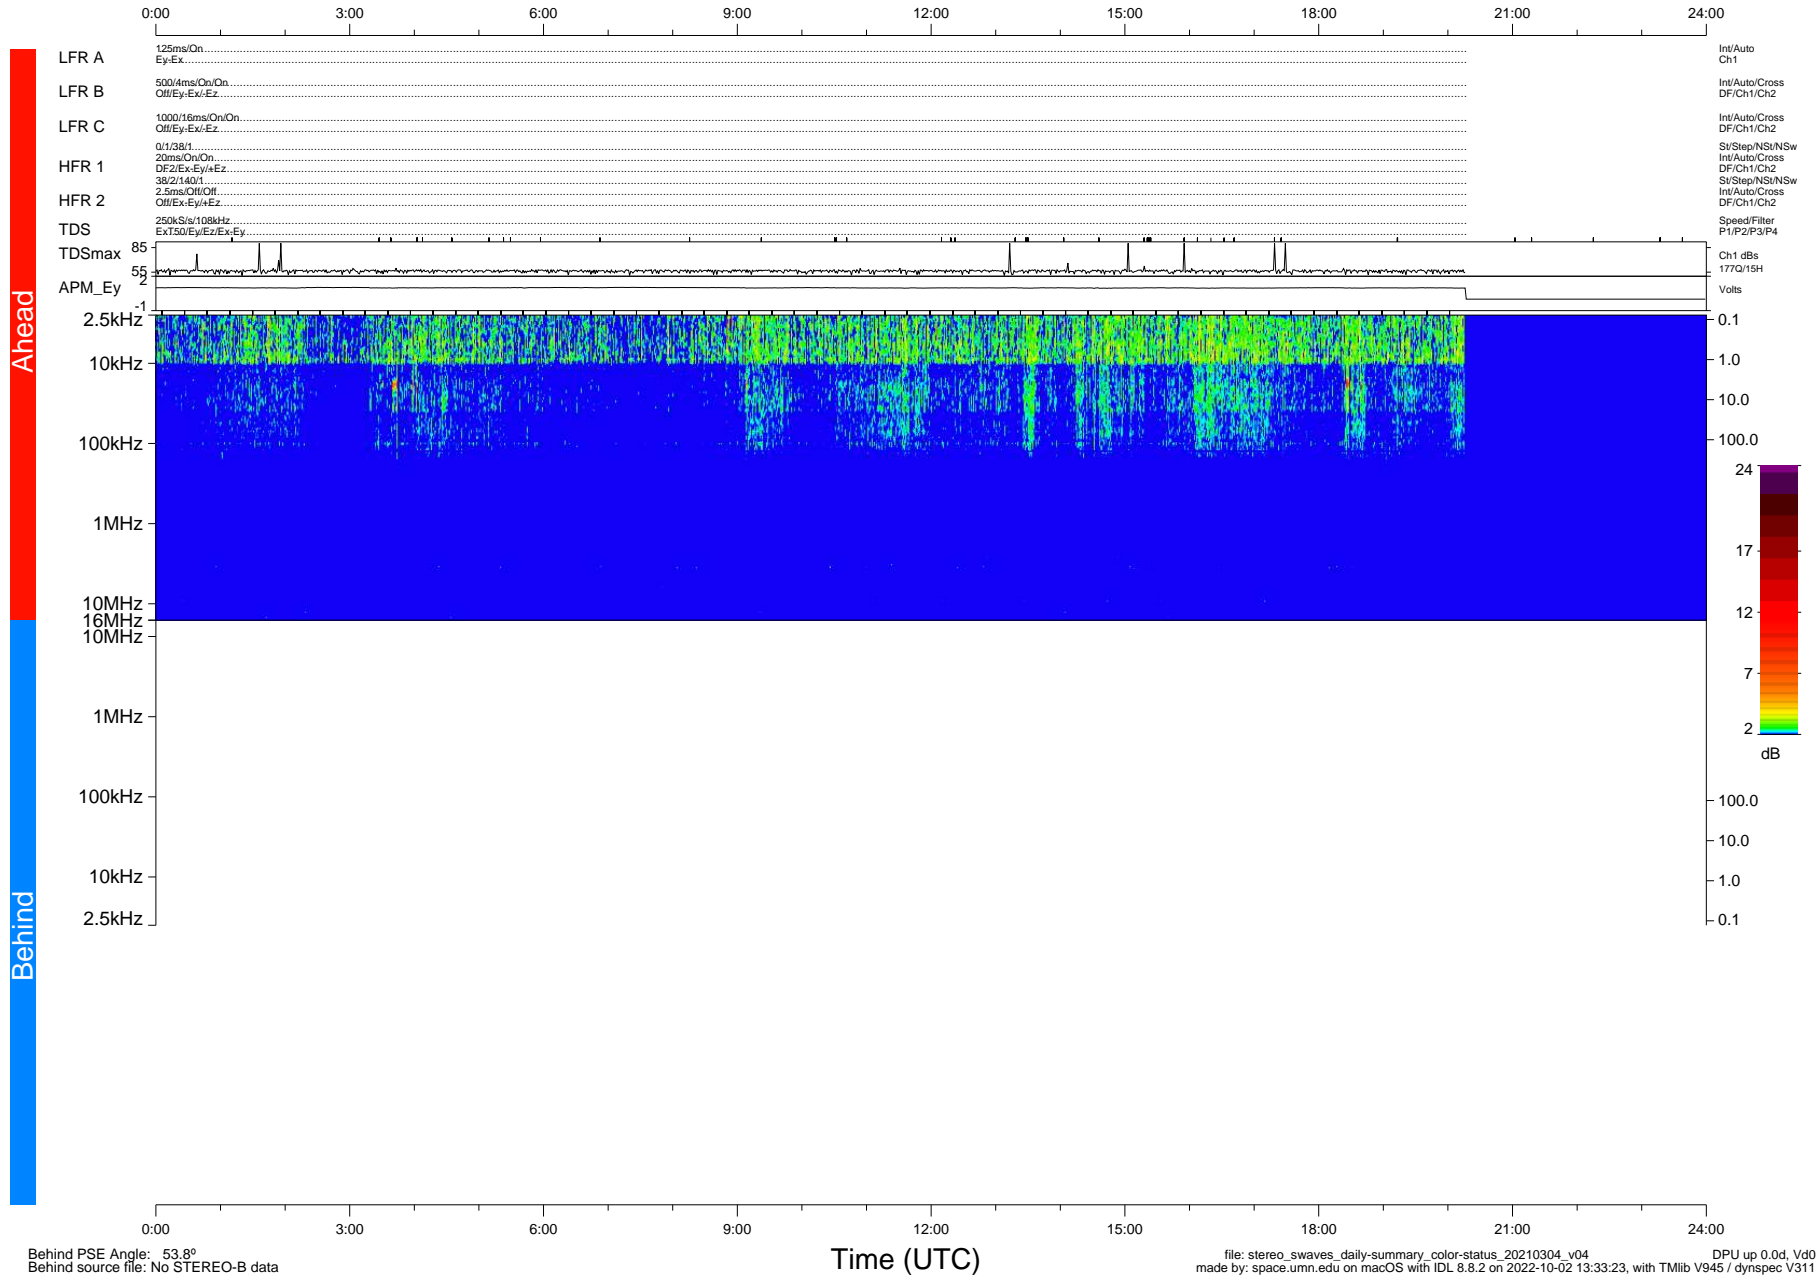

STEREO/WAVES Daily Summary - 04-Mar-2021 (DOY 063)

Ahead source file: swaves_ahead_2021_063_1_05.fin (Recovery: 84.5% HK, 72% Pkts)
 Ahead PSE Angle: -55.4°

DPU up 2066.8d, V412d32

Behind PSE Angle: 53.8°
 Behind source file: No STEREO-B data

file: stereo_swaves_daily-summary_color-status_20210304_v04
 made by: space.umn.edu on macOS with IDL 8.8.2 on 2022-10-02 13:33:23, with Tlib V945 / dynspec V311
 DPU up 0.0d, Vd0