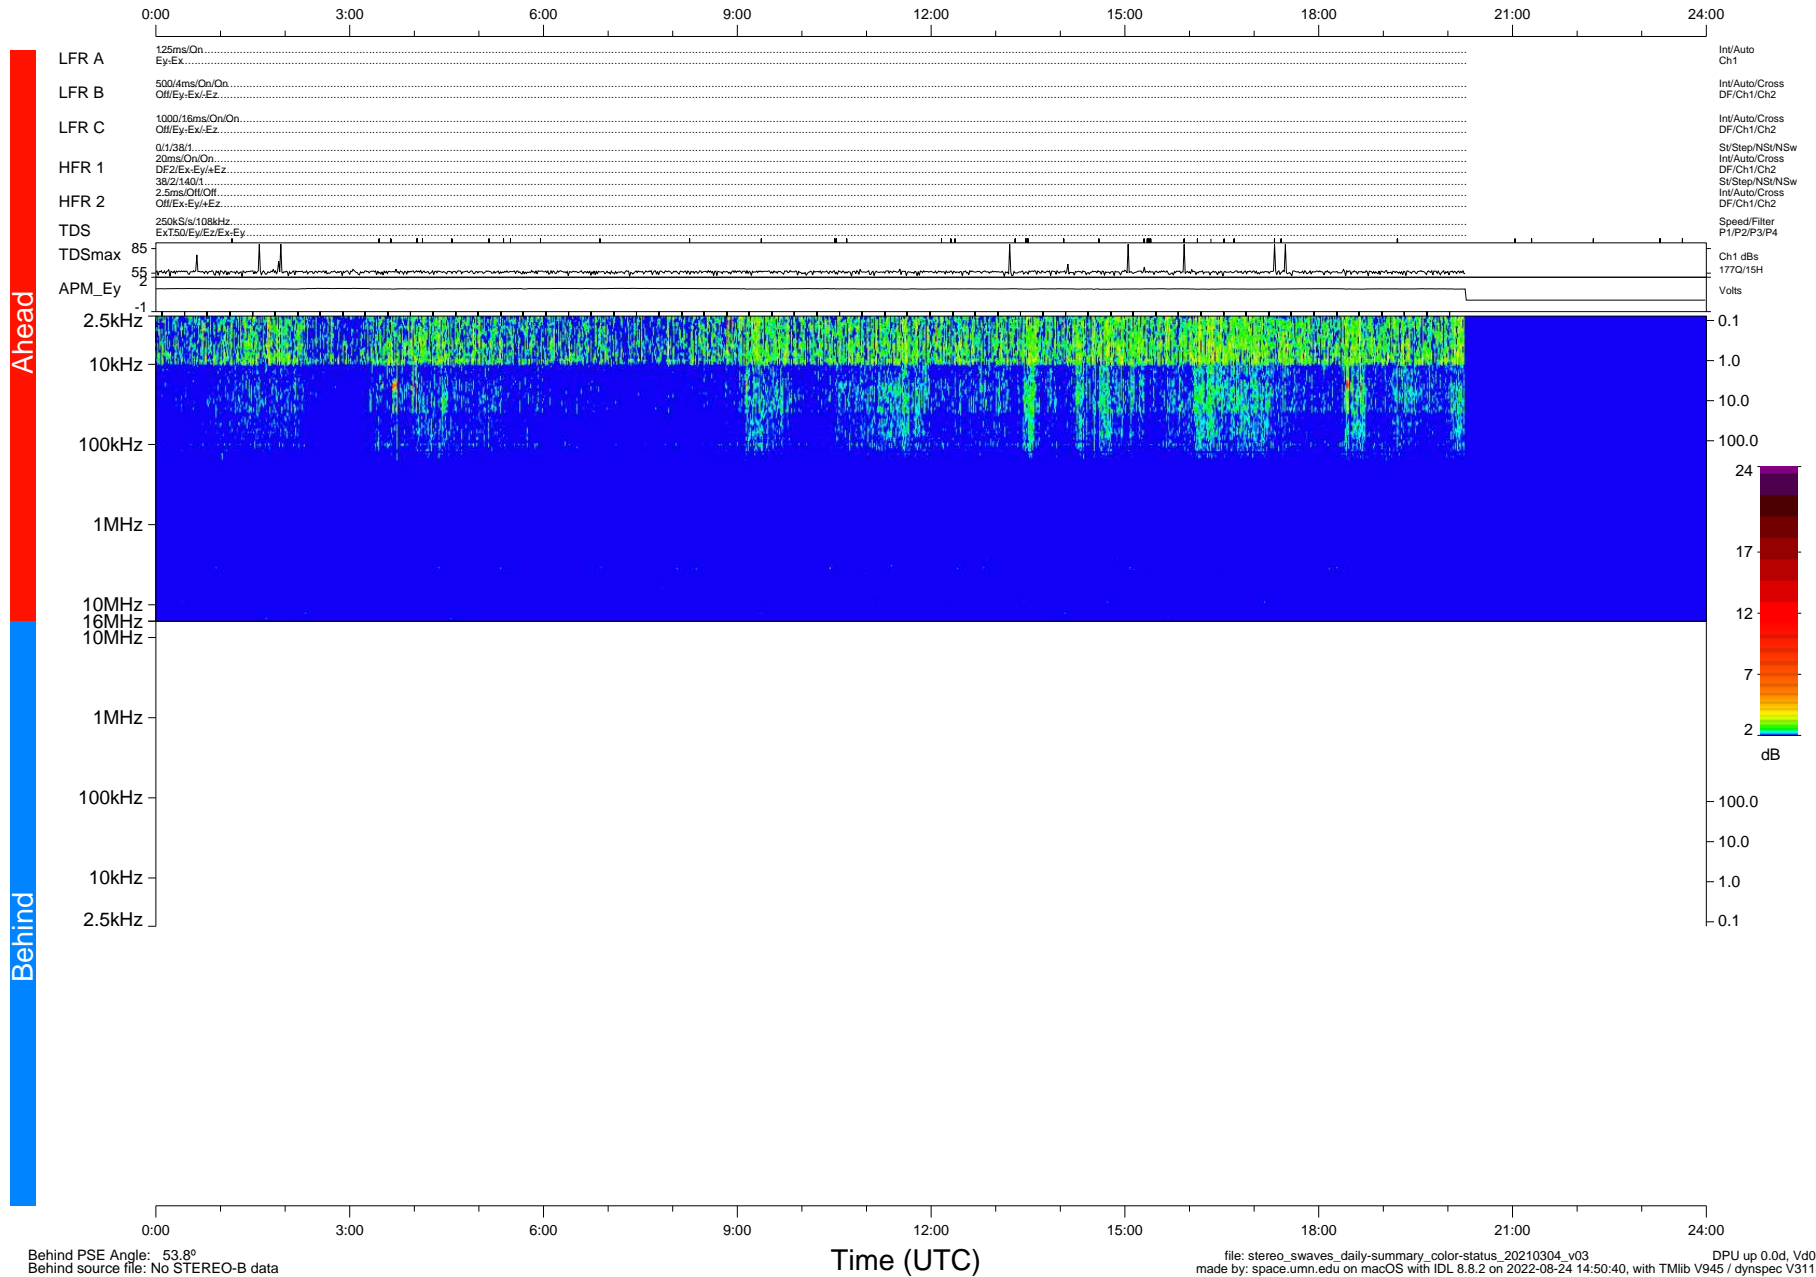

# STEREO/WAVES Daily Summary - 04-Mar-2021 (DOY 063)

Ahead source file: swaves\_ahead\_2021\_063\_1\_05.fin (Recovery: 84.5% HK, 72% Pkts)  
 Ahead PSE Angle: -55.4°

DPU up 2066.8d, V412d32

Behind PSE Angle: 53.8°  
 Behind source file: No STEREO-B data

file: stereo\_swaves\_daily-summary\_color-status\_20210304\_v03  
 made by: space.umn.edu on macOS with IDL 8.8.2 on 2022-08-24 14:50:40, with Tlib V945 / dynspec V311  
 DPU up 0.0d, Vd0