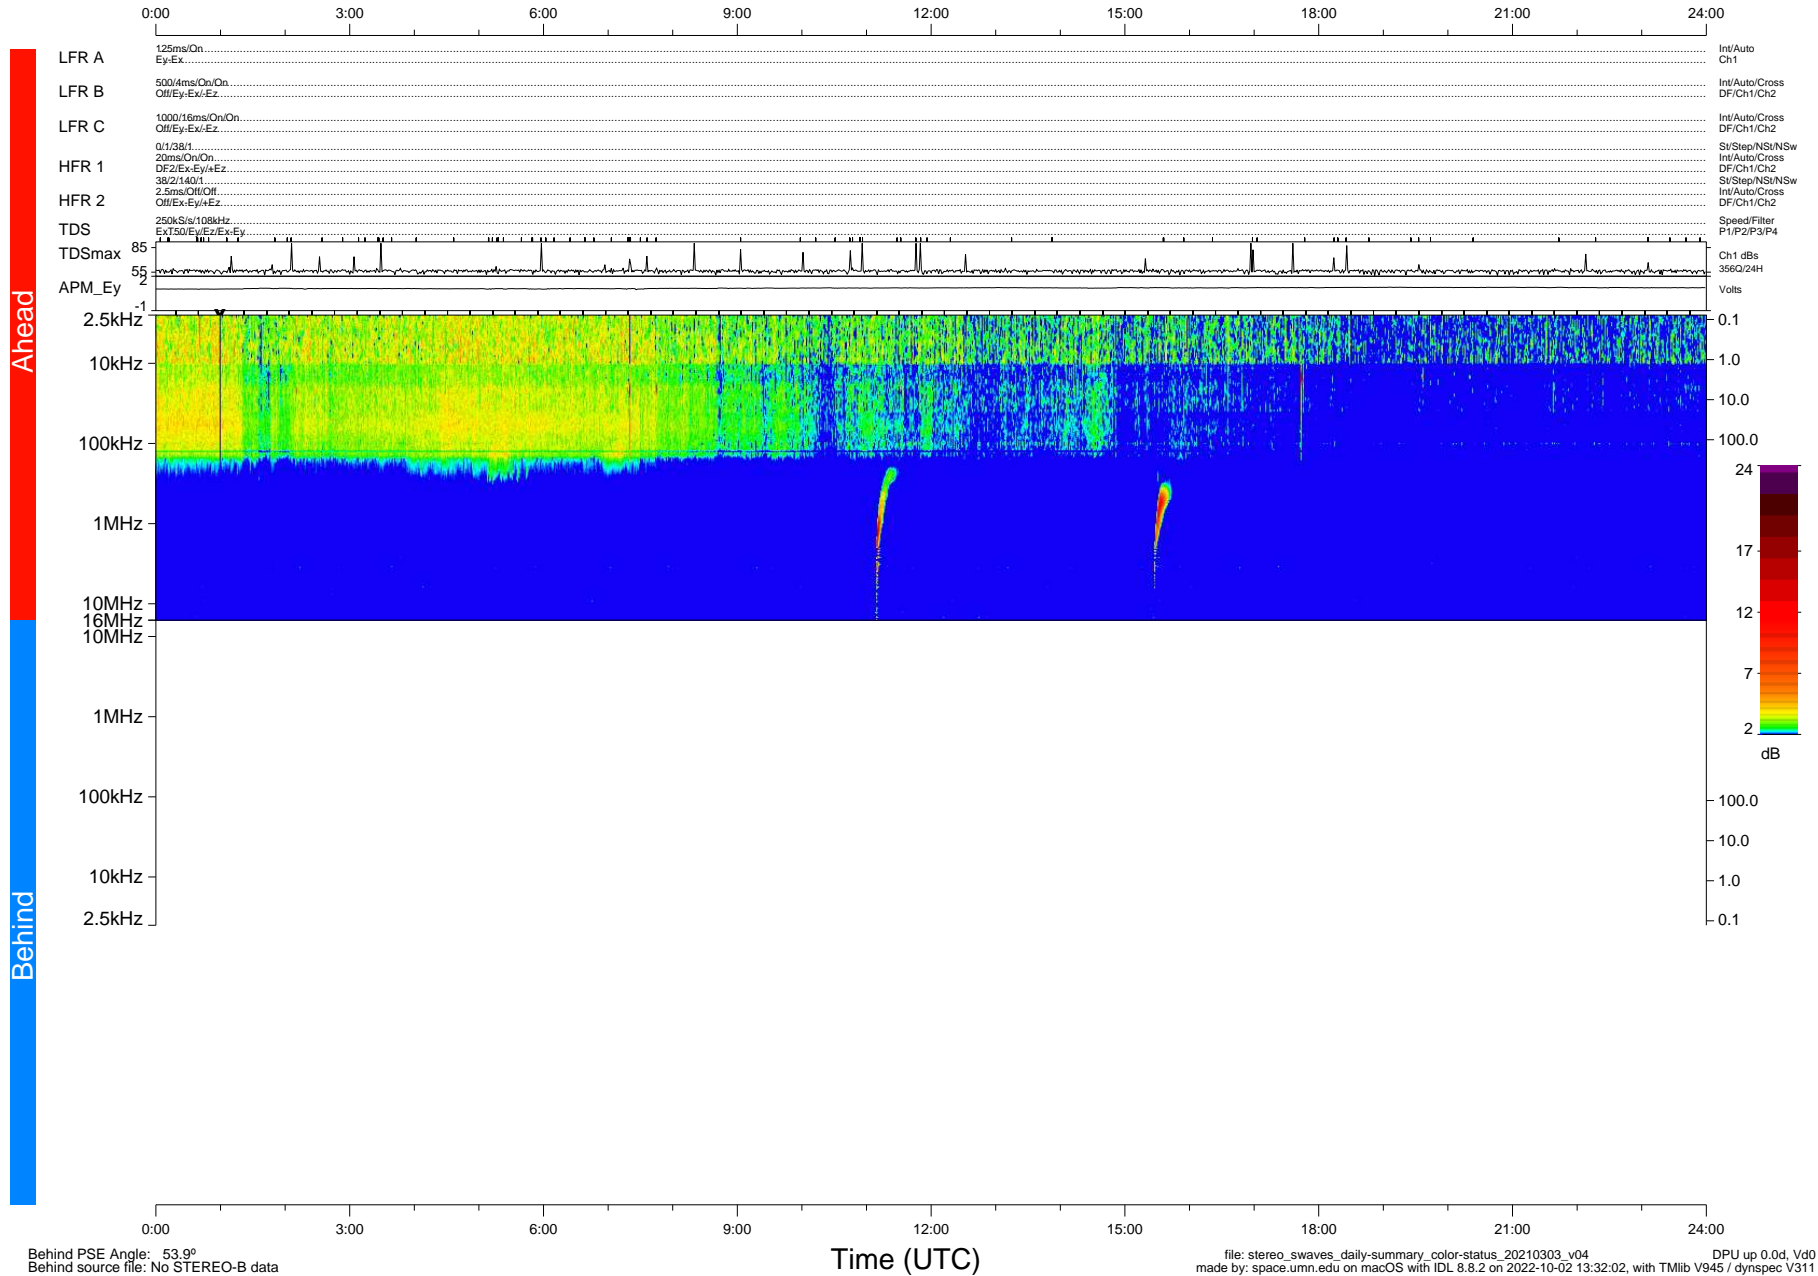

STEREO/WAVES Daily Summary - 03-Mar-2021 (DOY 062)

Ahead source file: swaves_ahead_2021_062_1_05.fin (Recovery: 100.0% HK, 107% Pkts)
Ahead PSE Angle: -55.5°

DPU up 2065.9d, V412d32

Behind PSE Angle: 53.9°
Behind source file: No STEREO-B data

Time (UTC)