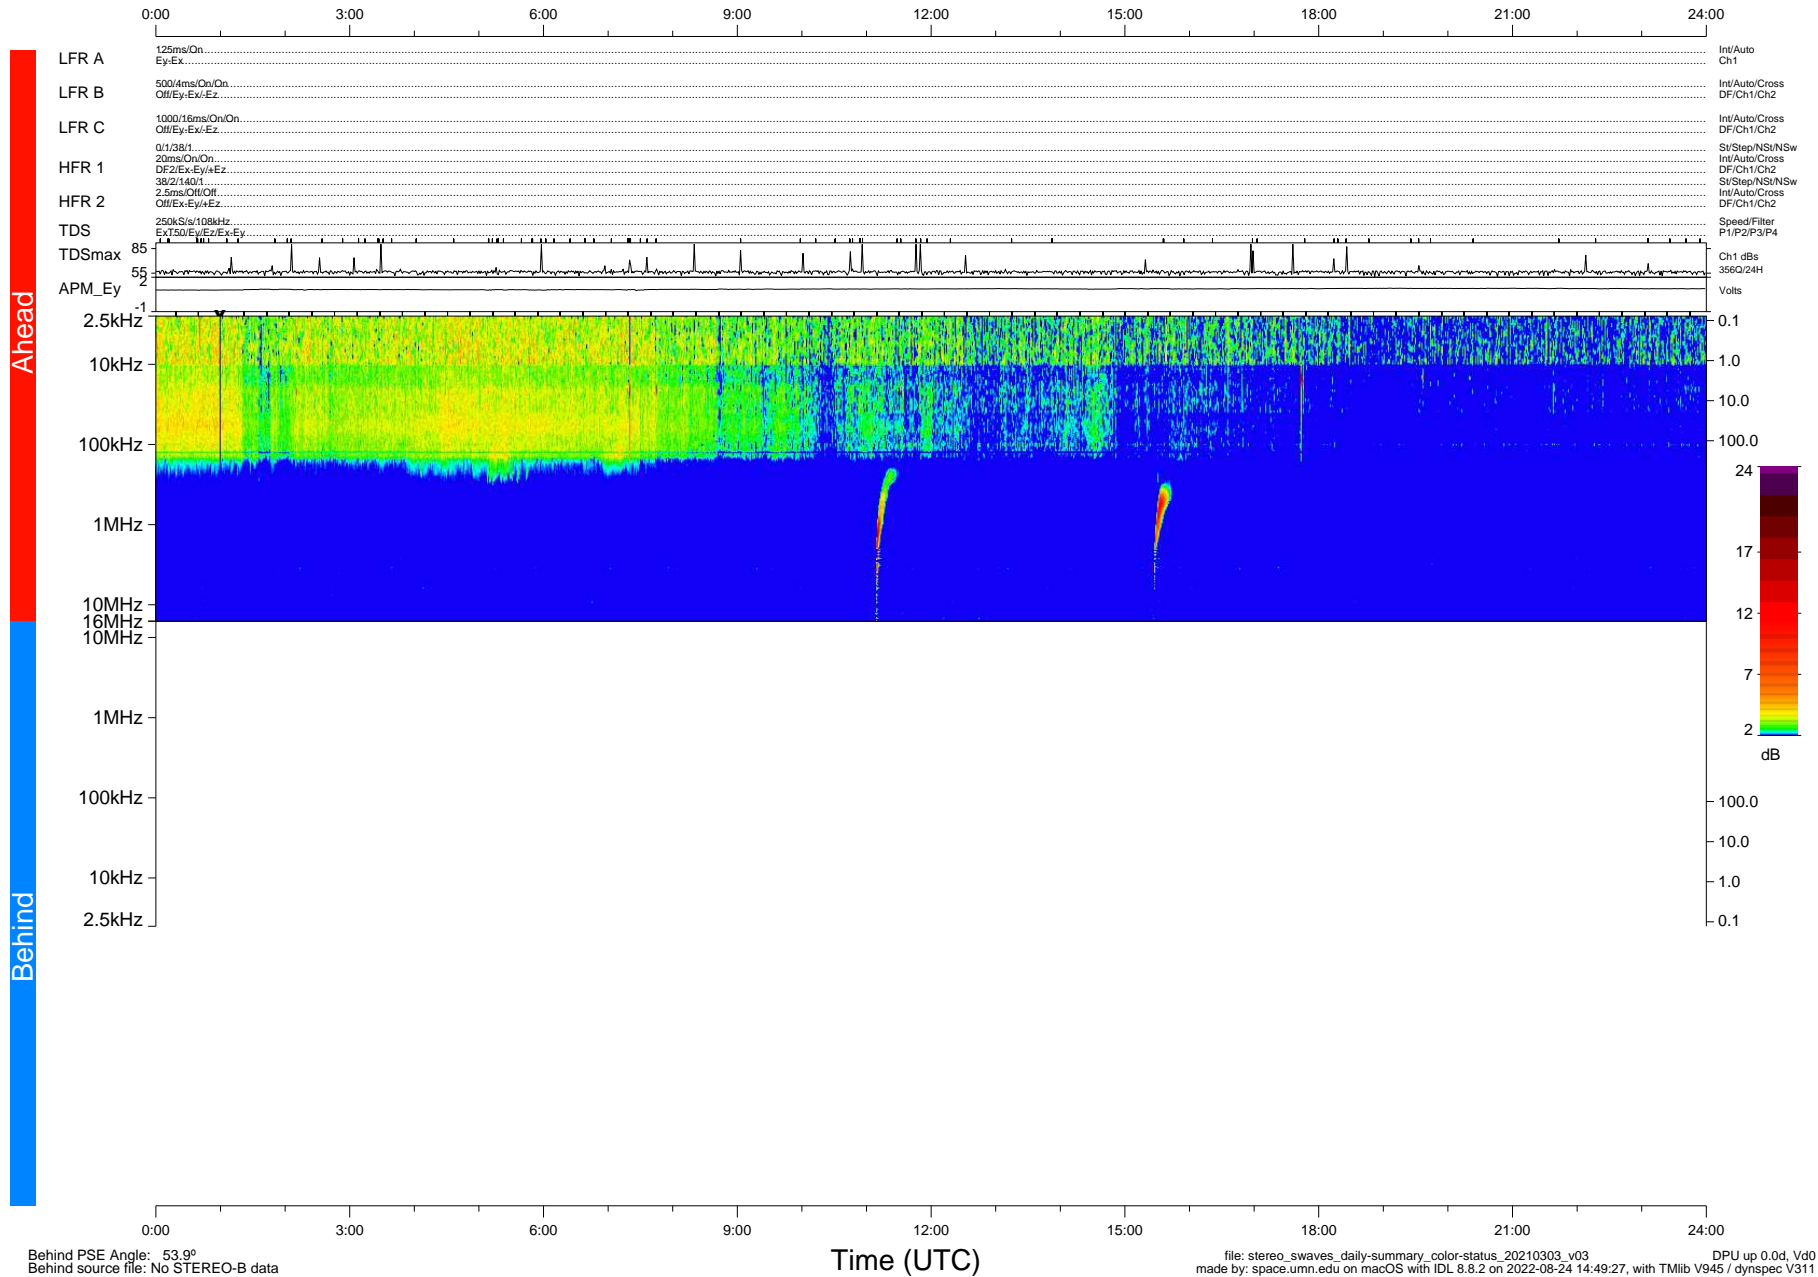

# STEREO/WAVES Daily Summary - 03-Mar-2021 (DOY 062)

Ahead source file: swaves\_ahead\_2021\_062\_1\_05.fin (Recovery: 100.0% HK, 107% Pkts)  
 Ahead PSE Angle: -55.5°

DPU up 2065.9d, V412d32

Behind PSE Angle: 53.9°  
 Behind source file: No STEREO-B data

Time (UTC)

file: stereo\_swaves\_daily-summary\_color-status\_20210303\_v03 DPU up 0.0d, Vd0  
 made by: space.umn.edu on macOS with IDL 8.8.2 on 2022-08-24 14:49:27, with Tlib V945 / dynspec V311